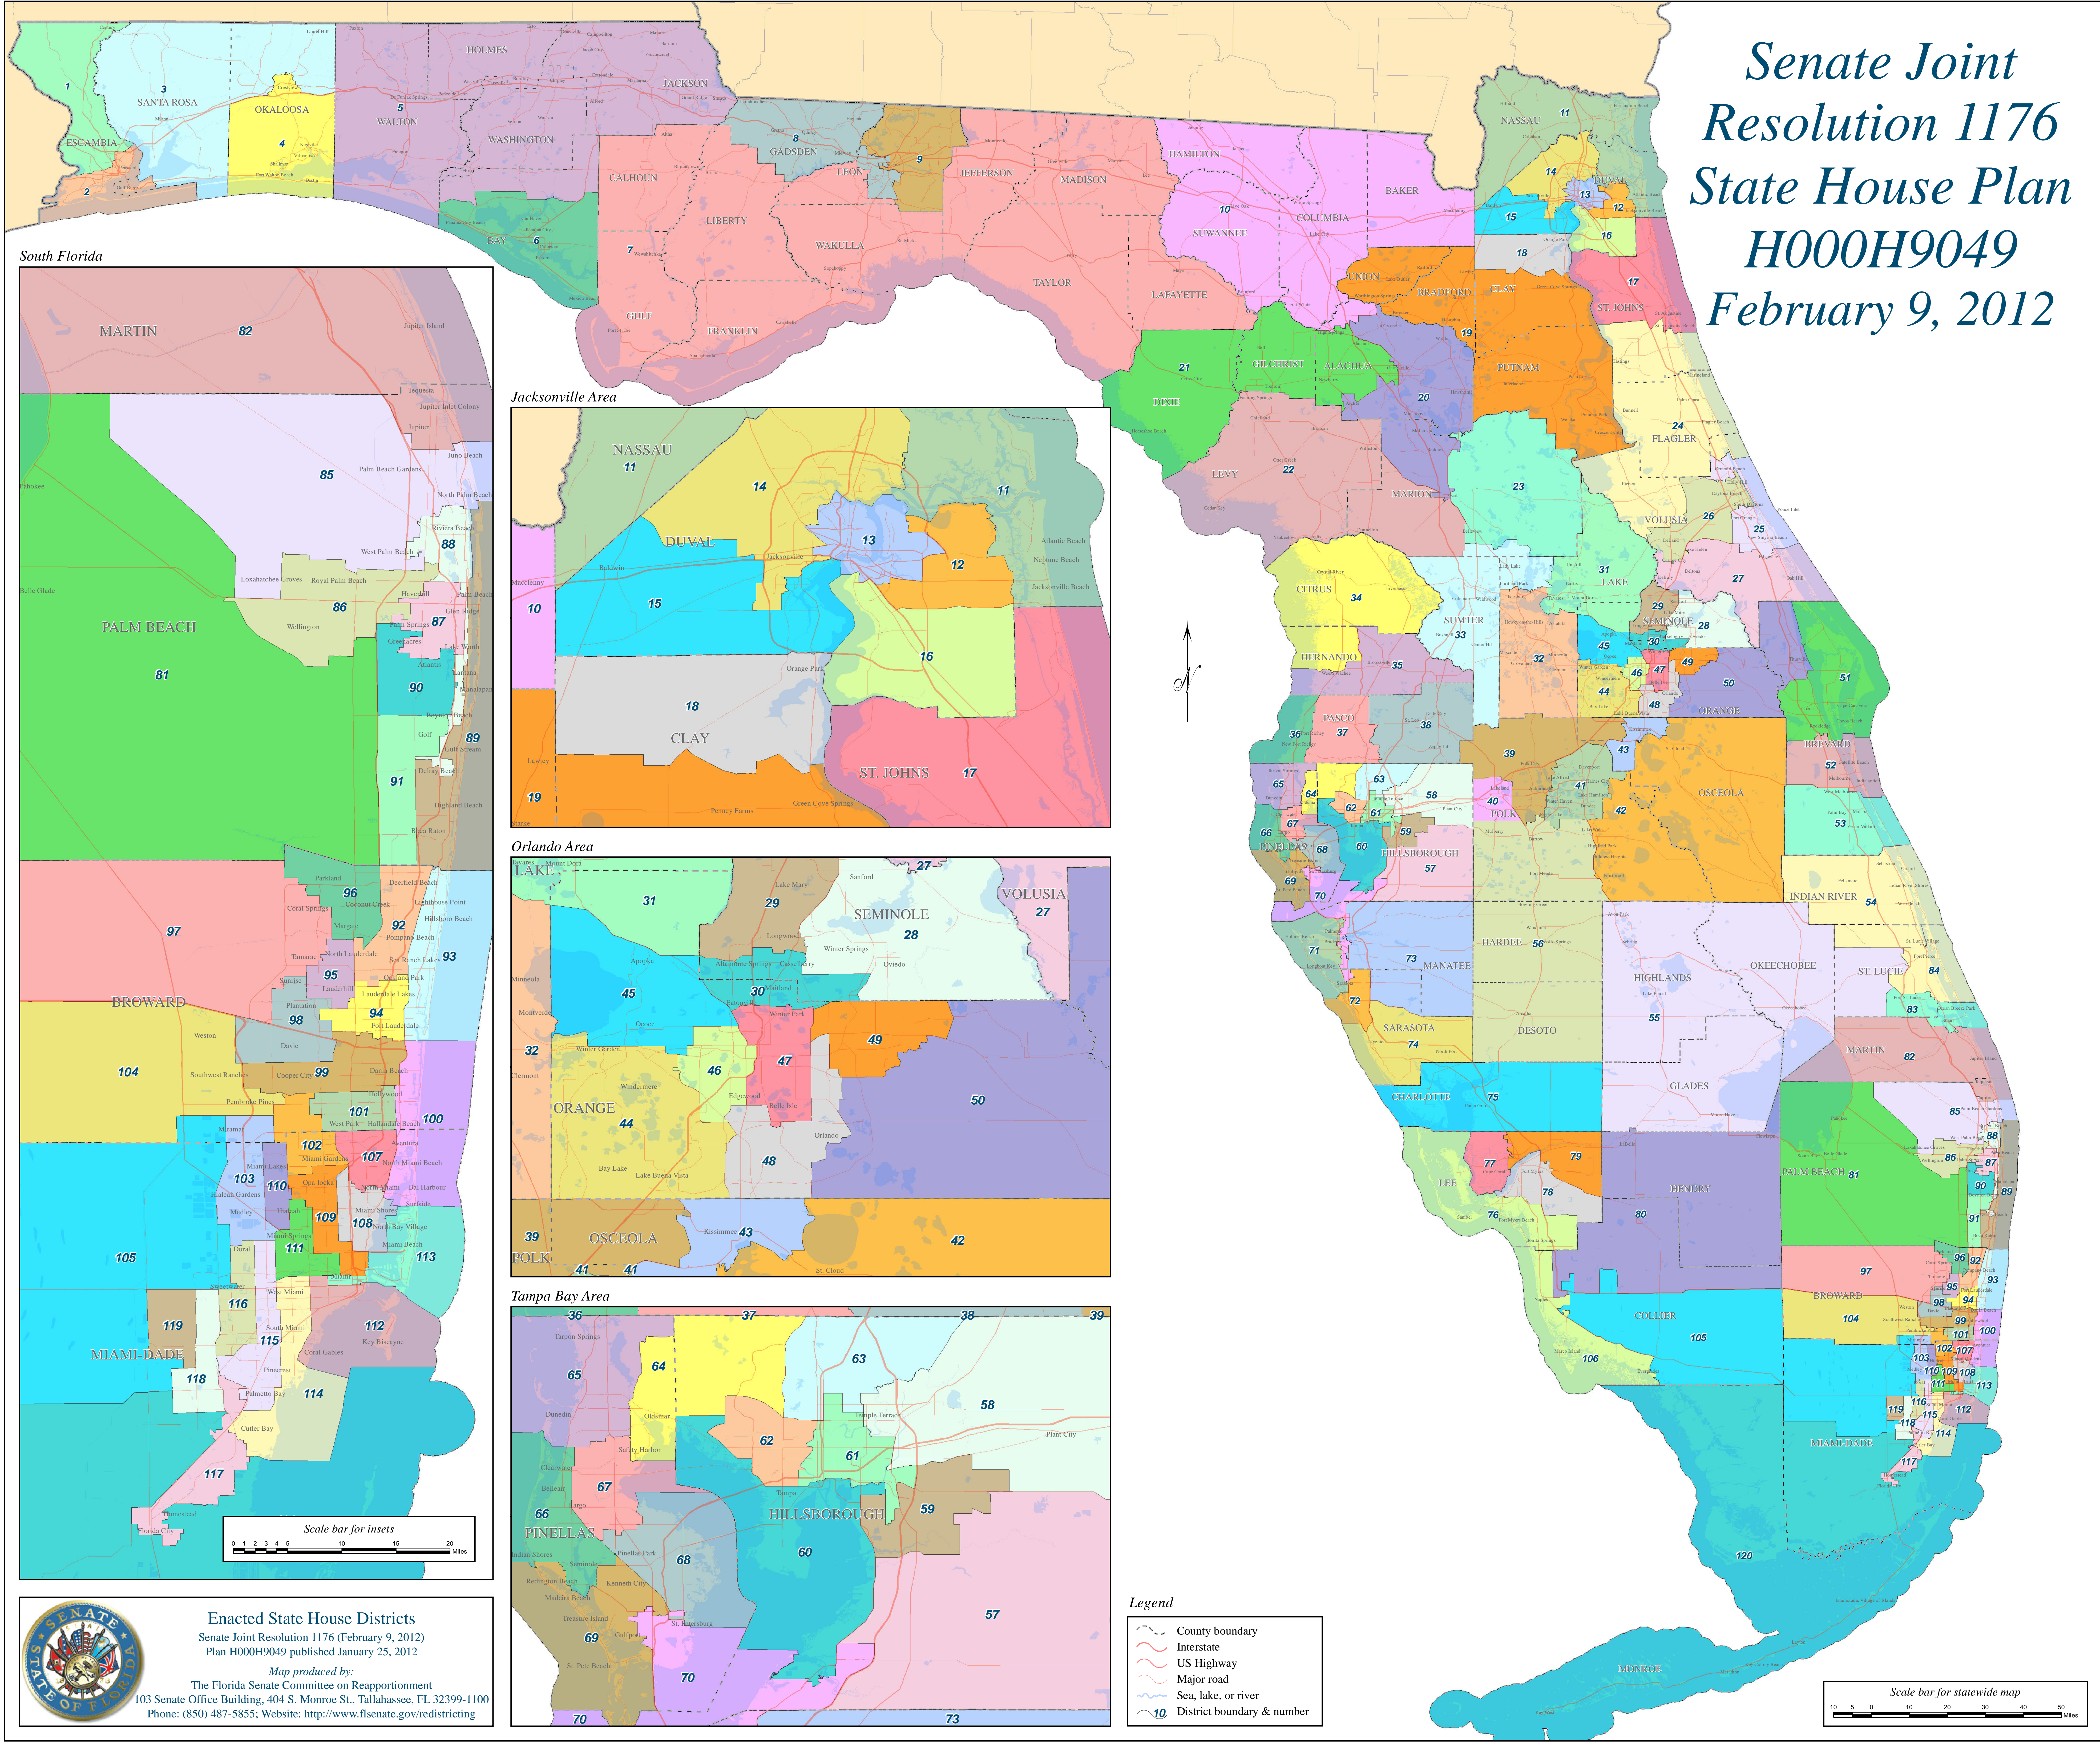

*Senate Joint
Resolution 1176
State House Plan
H000H9049
February 9, 2012*

South Florida

Jacksonville Area

Orlando Area

Tampa Bay Area

Enacted State House Districts
Senate Joint Resolution 1176 (February 9, 2012)
Plan H000H9049 published January 25, 2012

Map produced by:
The Florida Senate Committee on Reapportionment
103 Senate Office Building, 404 S. Monroe St., Tallahassee, FL 32399-1100
Phone: (850) 487-5855; Website: <http://www.flsenate.gov/redistricting>

Legend

- County boundary
- Interstate
- US Highway
- Major road
- Sea, lake, or river
- District boundary & number