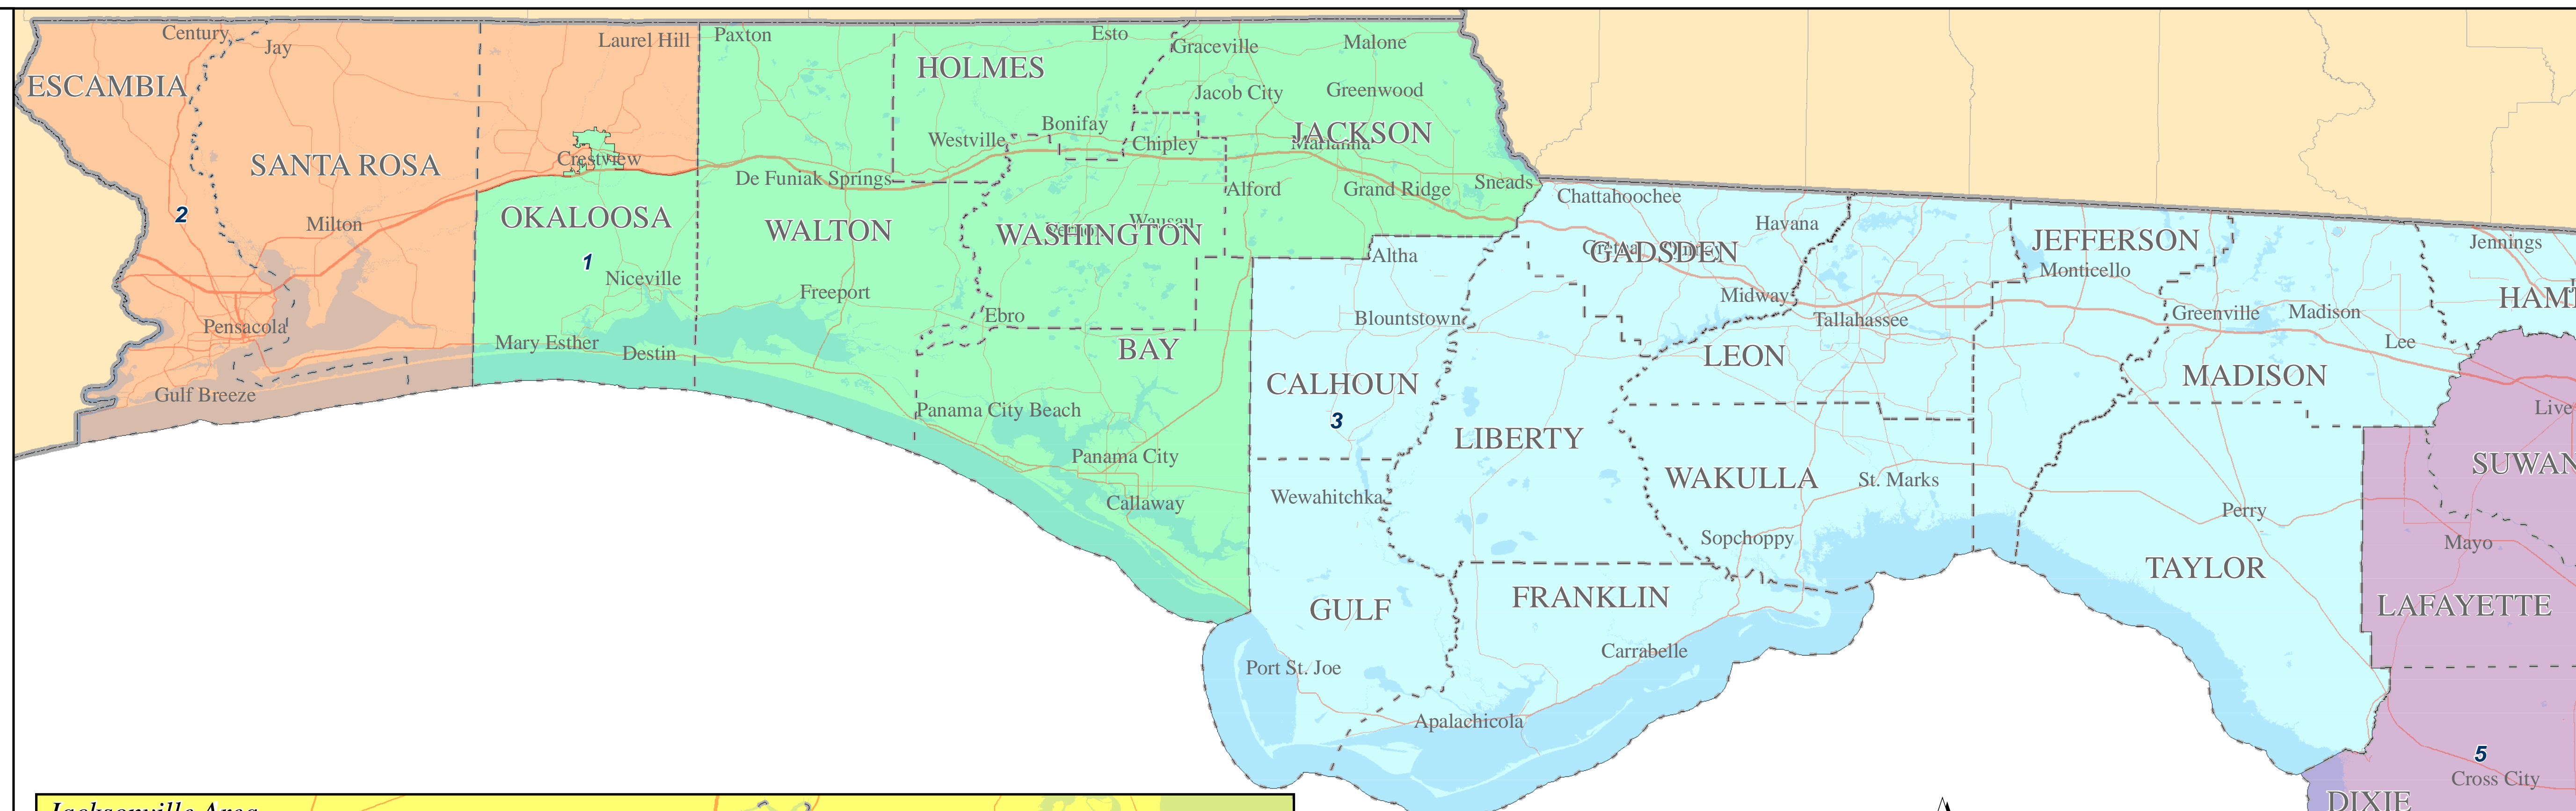

State Senate Districts

- Legend**
- County boundary
 - Interstate
 - US Highway
 - Major road
 - Sea, lake, or river
 - District boundary & number

Scale bar for statewide map
0 50 Miles

Scale bar for insets
0 5 10 15 20 Miles

Florida State Senate Districts
Senate Joint Resolution 2-B (March 27, 2012)
Plan S016S9030 published March 21, 2012
Map produced by:
The Florida Senate
404 South Monroe Street, Tallahassee, FL 32399-1100
<http://www.flstate.gov/redistricting>