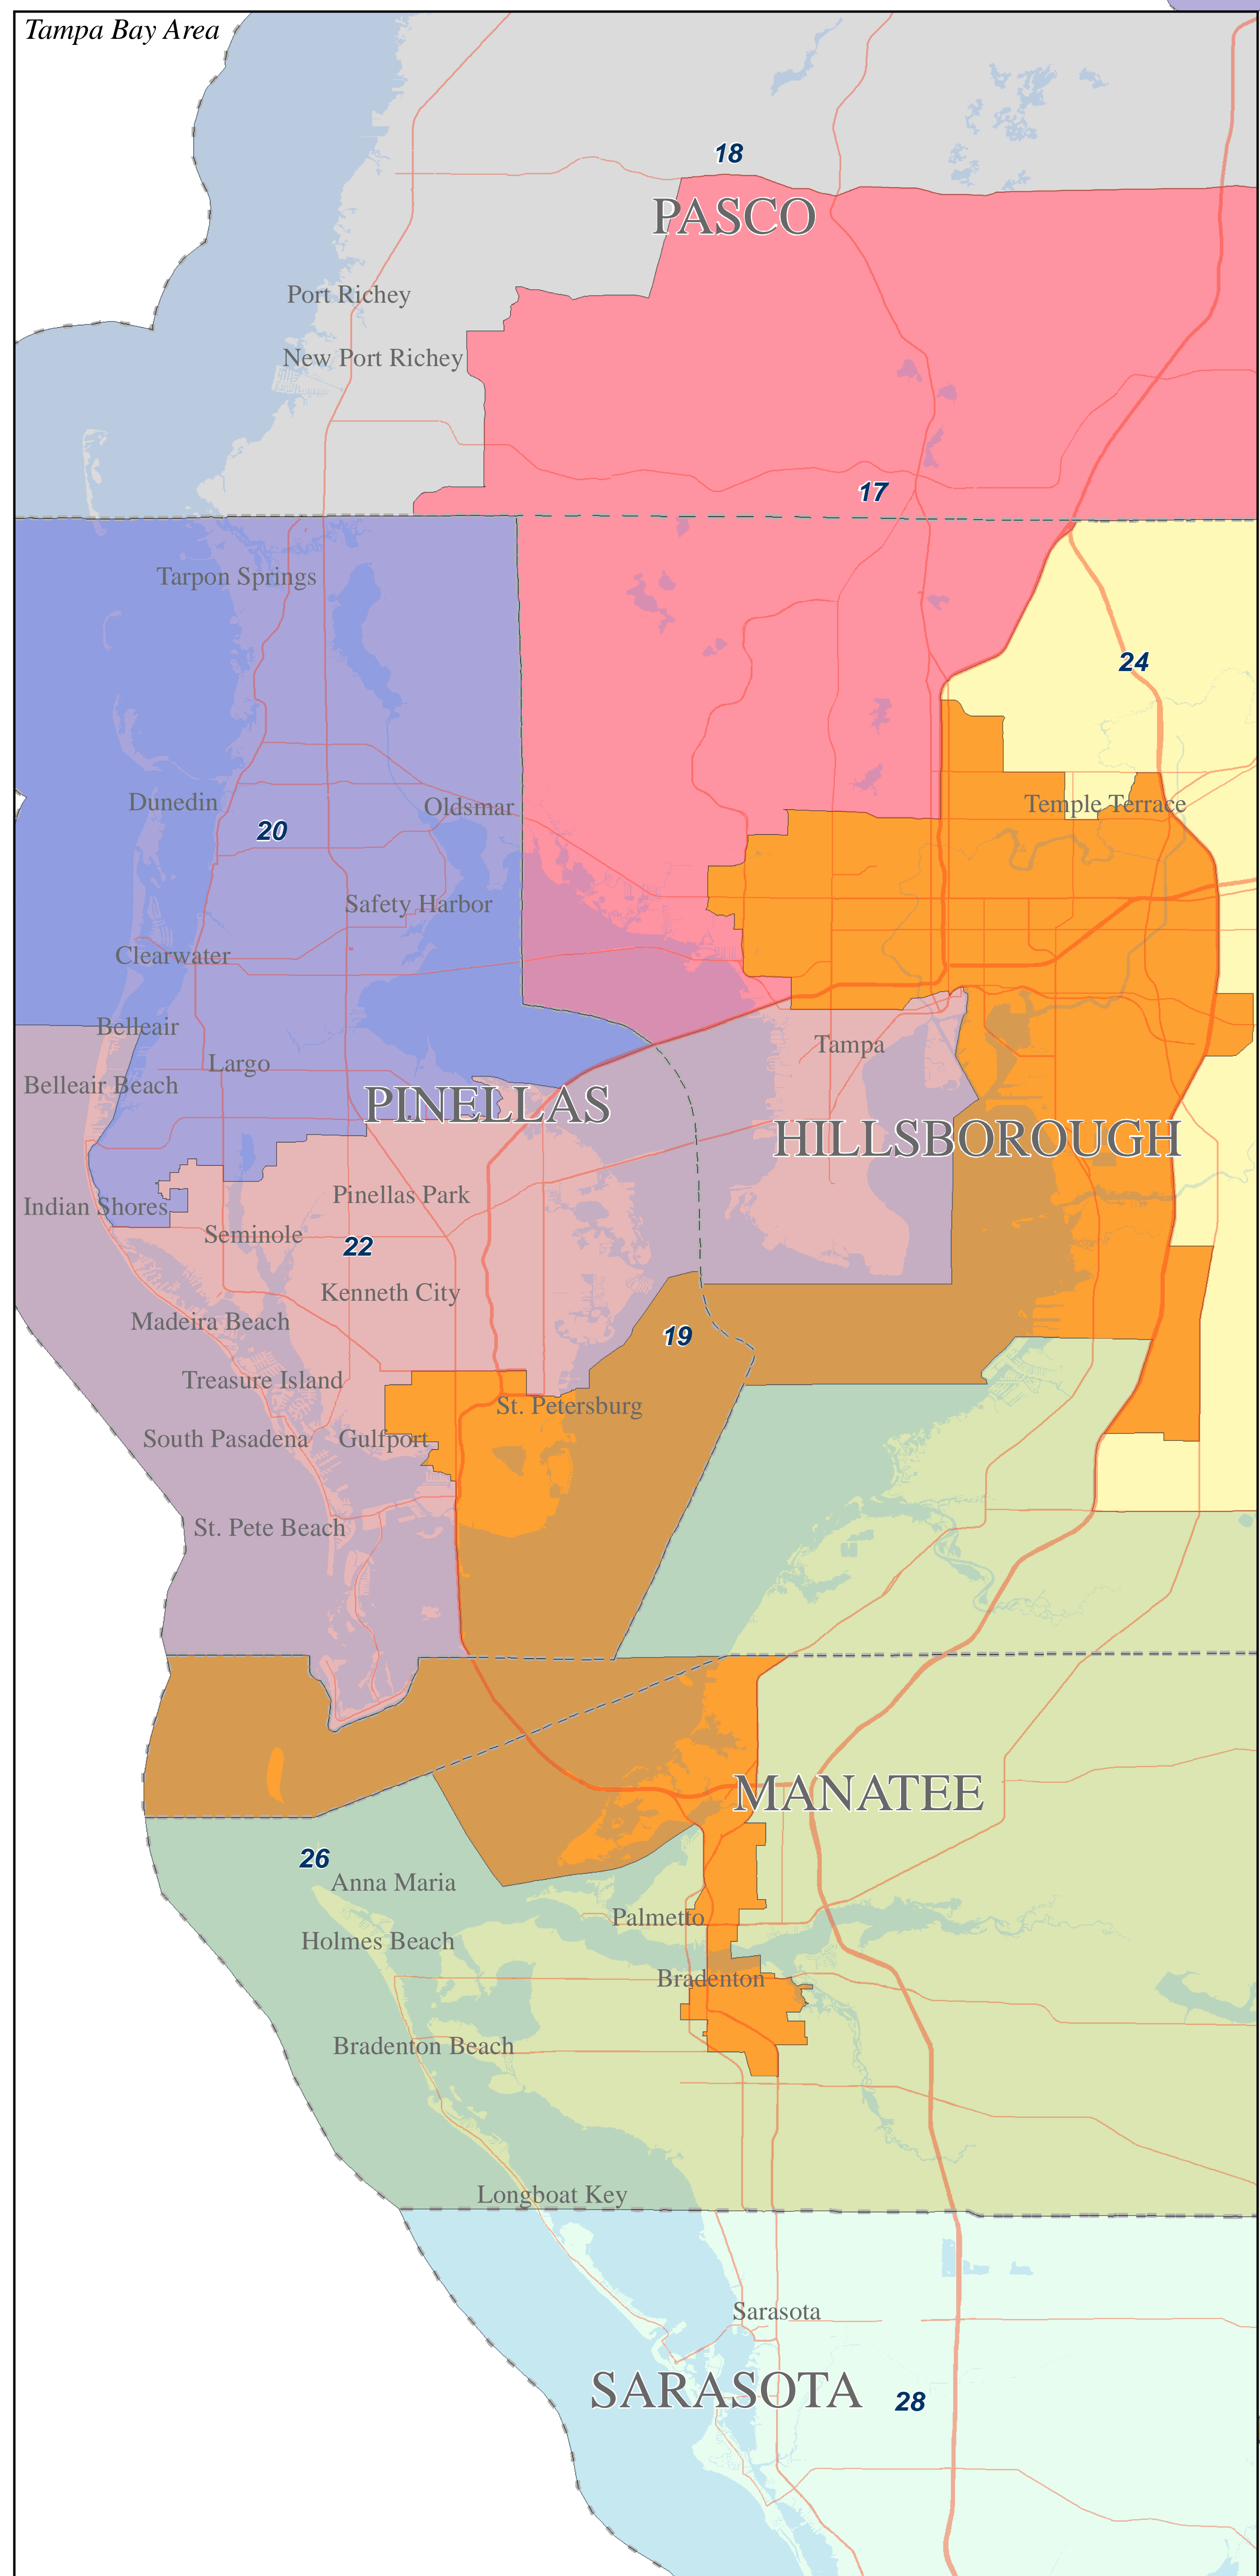

State Senate Districts

- Legend**
- County boundary
 - Interstate
 - US Highway
 - Major road
 - Sea, lake, or river
 - District boundary & number

Scale bar for statewide map
0 50 Miles

Scale bar for insets
0 5 10 15 20 Miles

Florida State Senate Districts
Senate Joint Resolution 2-B (March 27, 2012)
Plan S016S9030 published March 21, 2012
Map produced by:
The Florida Senate
404 South Monroe Street, Tallahassee, FL 32399-1100
<http://www.flstate.gov/redistricting>