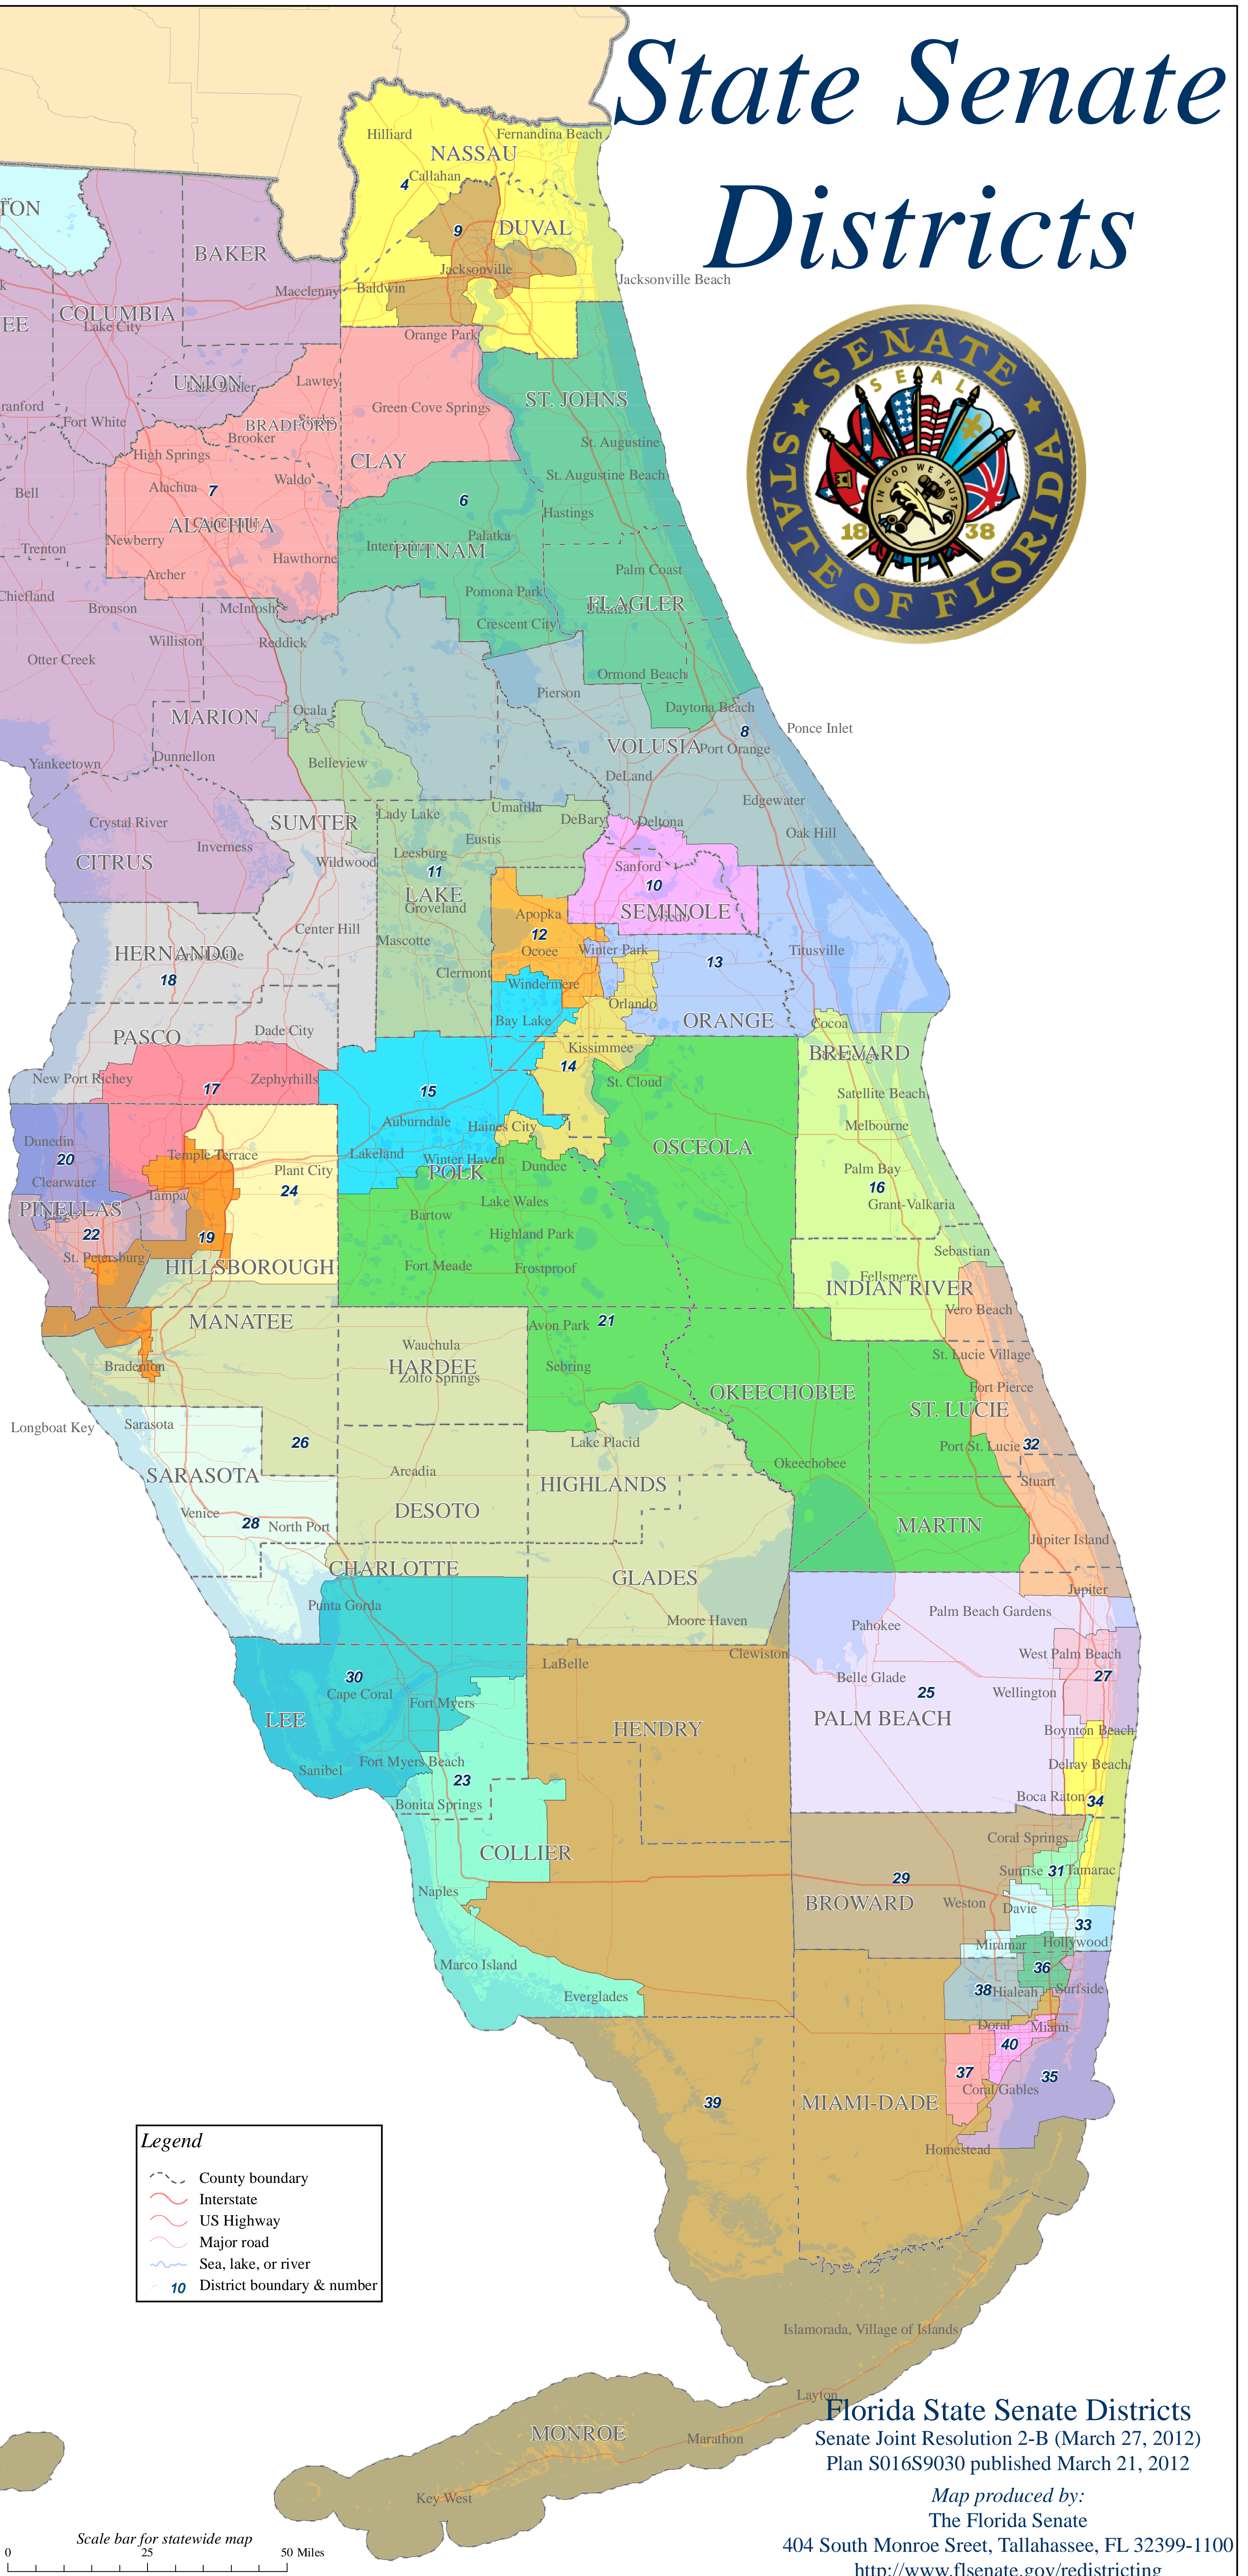

State Senate Districts

- Legend**
- County boundary
 - Interstate
 - US Highway
 - Major road
 - Sea, lake, or river
 - District boundary & number

Scale bar for statewide map
0 50 Miles

Scale bar for insets
0 5 10 15 20 Miles

Florida State Senate Districts
Senate Joint Resolution 2-B (March 27, 2012)
Plan S016S9030 published March 21, 2012
Map produced by:
The Florida Senate
404 South Monroe Street, Tallahassee, FL 32399-1100
<http://www.flstate.gov/redistricting>