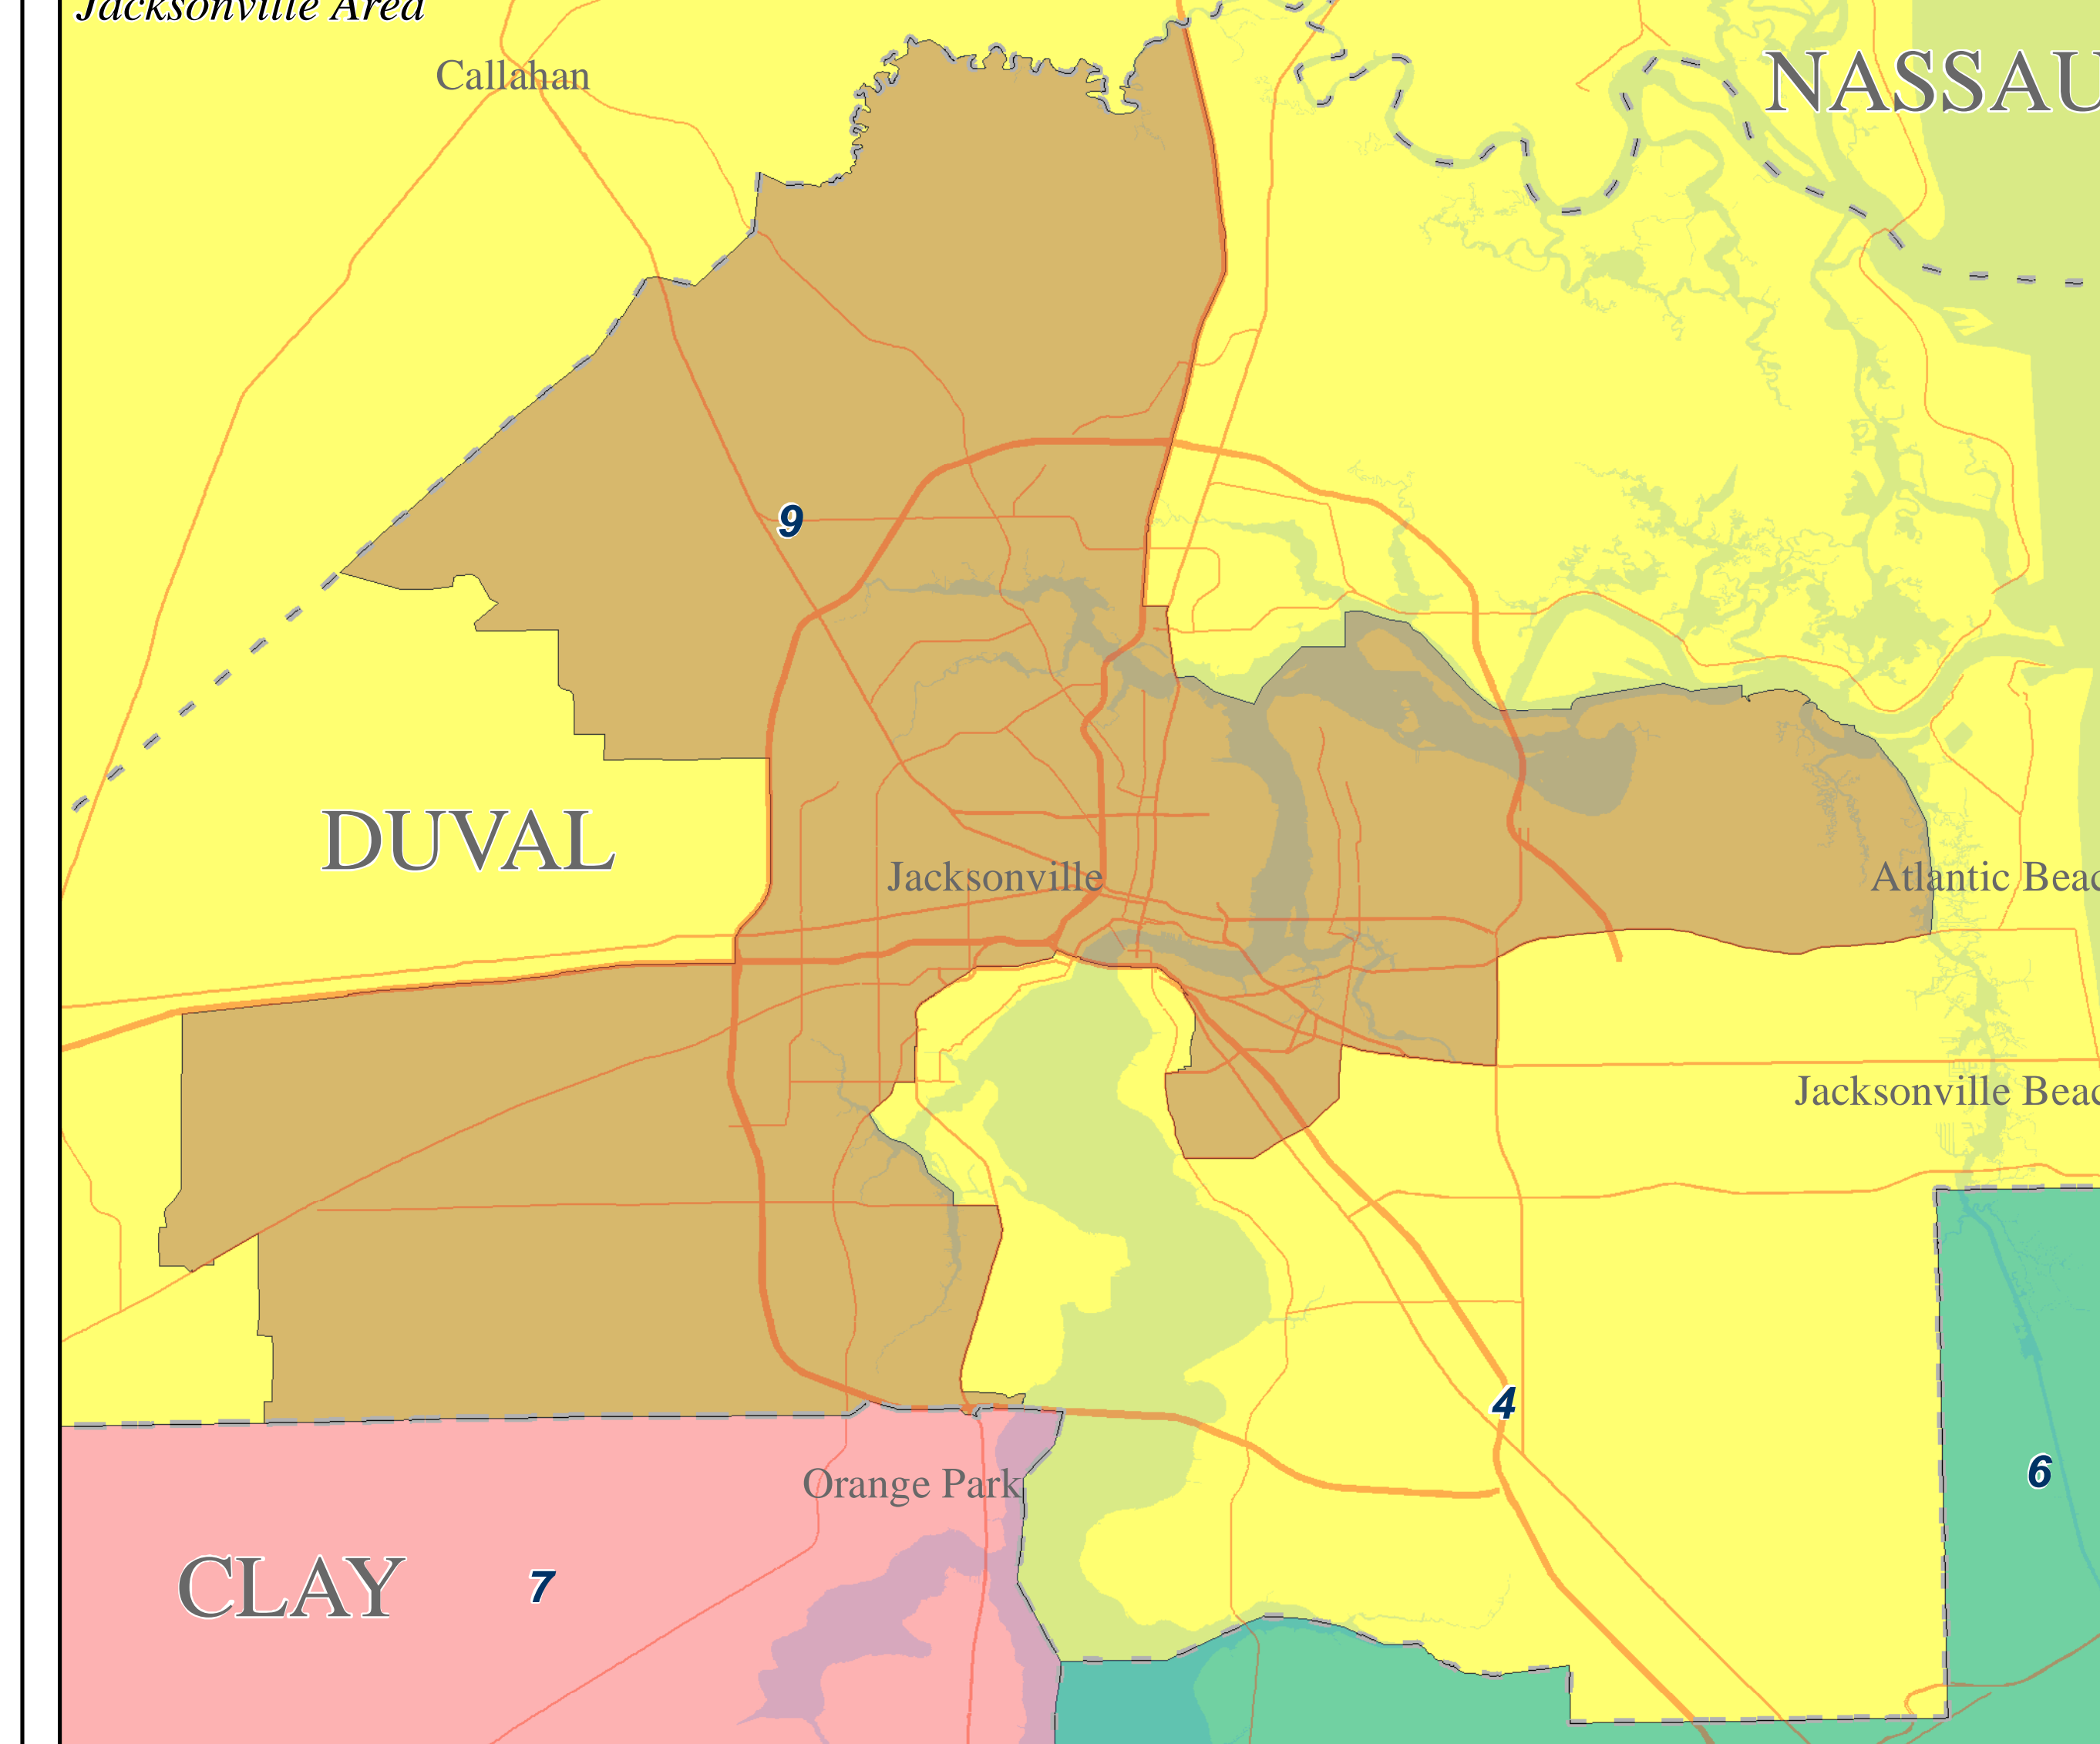

State Senate Districts

- Legend**
- County boundary
 - Interstate
 - US Highway
 - Major road
 - Sea, lake, or river
 - District boundary & number

Scale bar for statewide map
0 50 Miles

Scale bar for insets
0 5 10 15 20 Miles

Florida State Senate Districts
Senate Joint Resolution 2-B (March 27, 2012)
Plan S016S9030 published March 21, 2012
Map produced by:
The Florida Senate
404 South Monroe Street, Tallahassee, FL 32399-1100
<http://www.flstate.gov/redistricting>