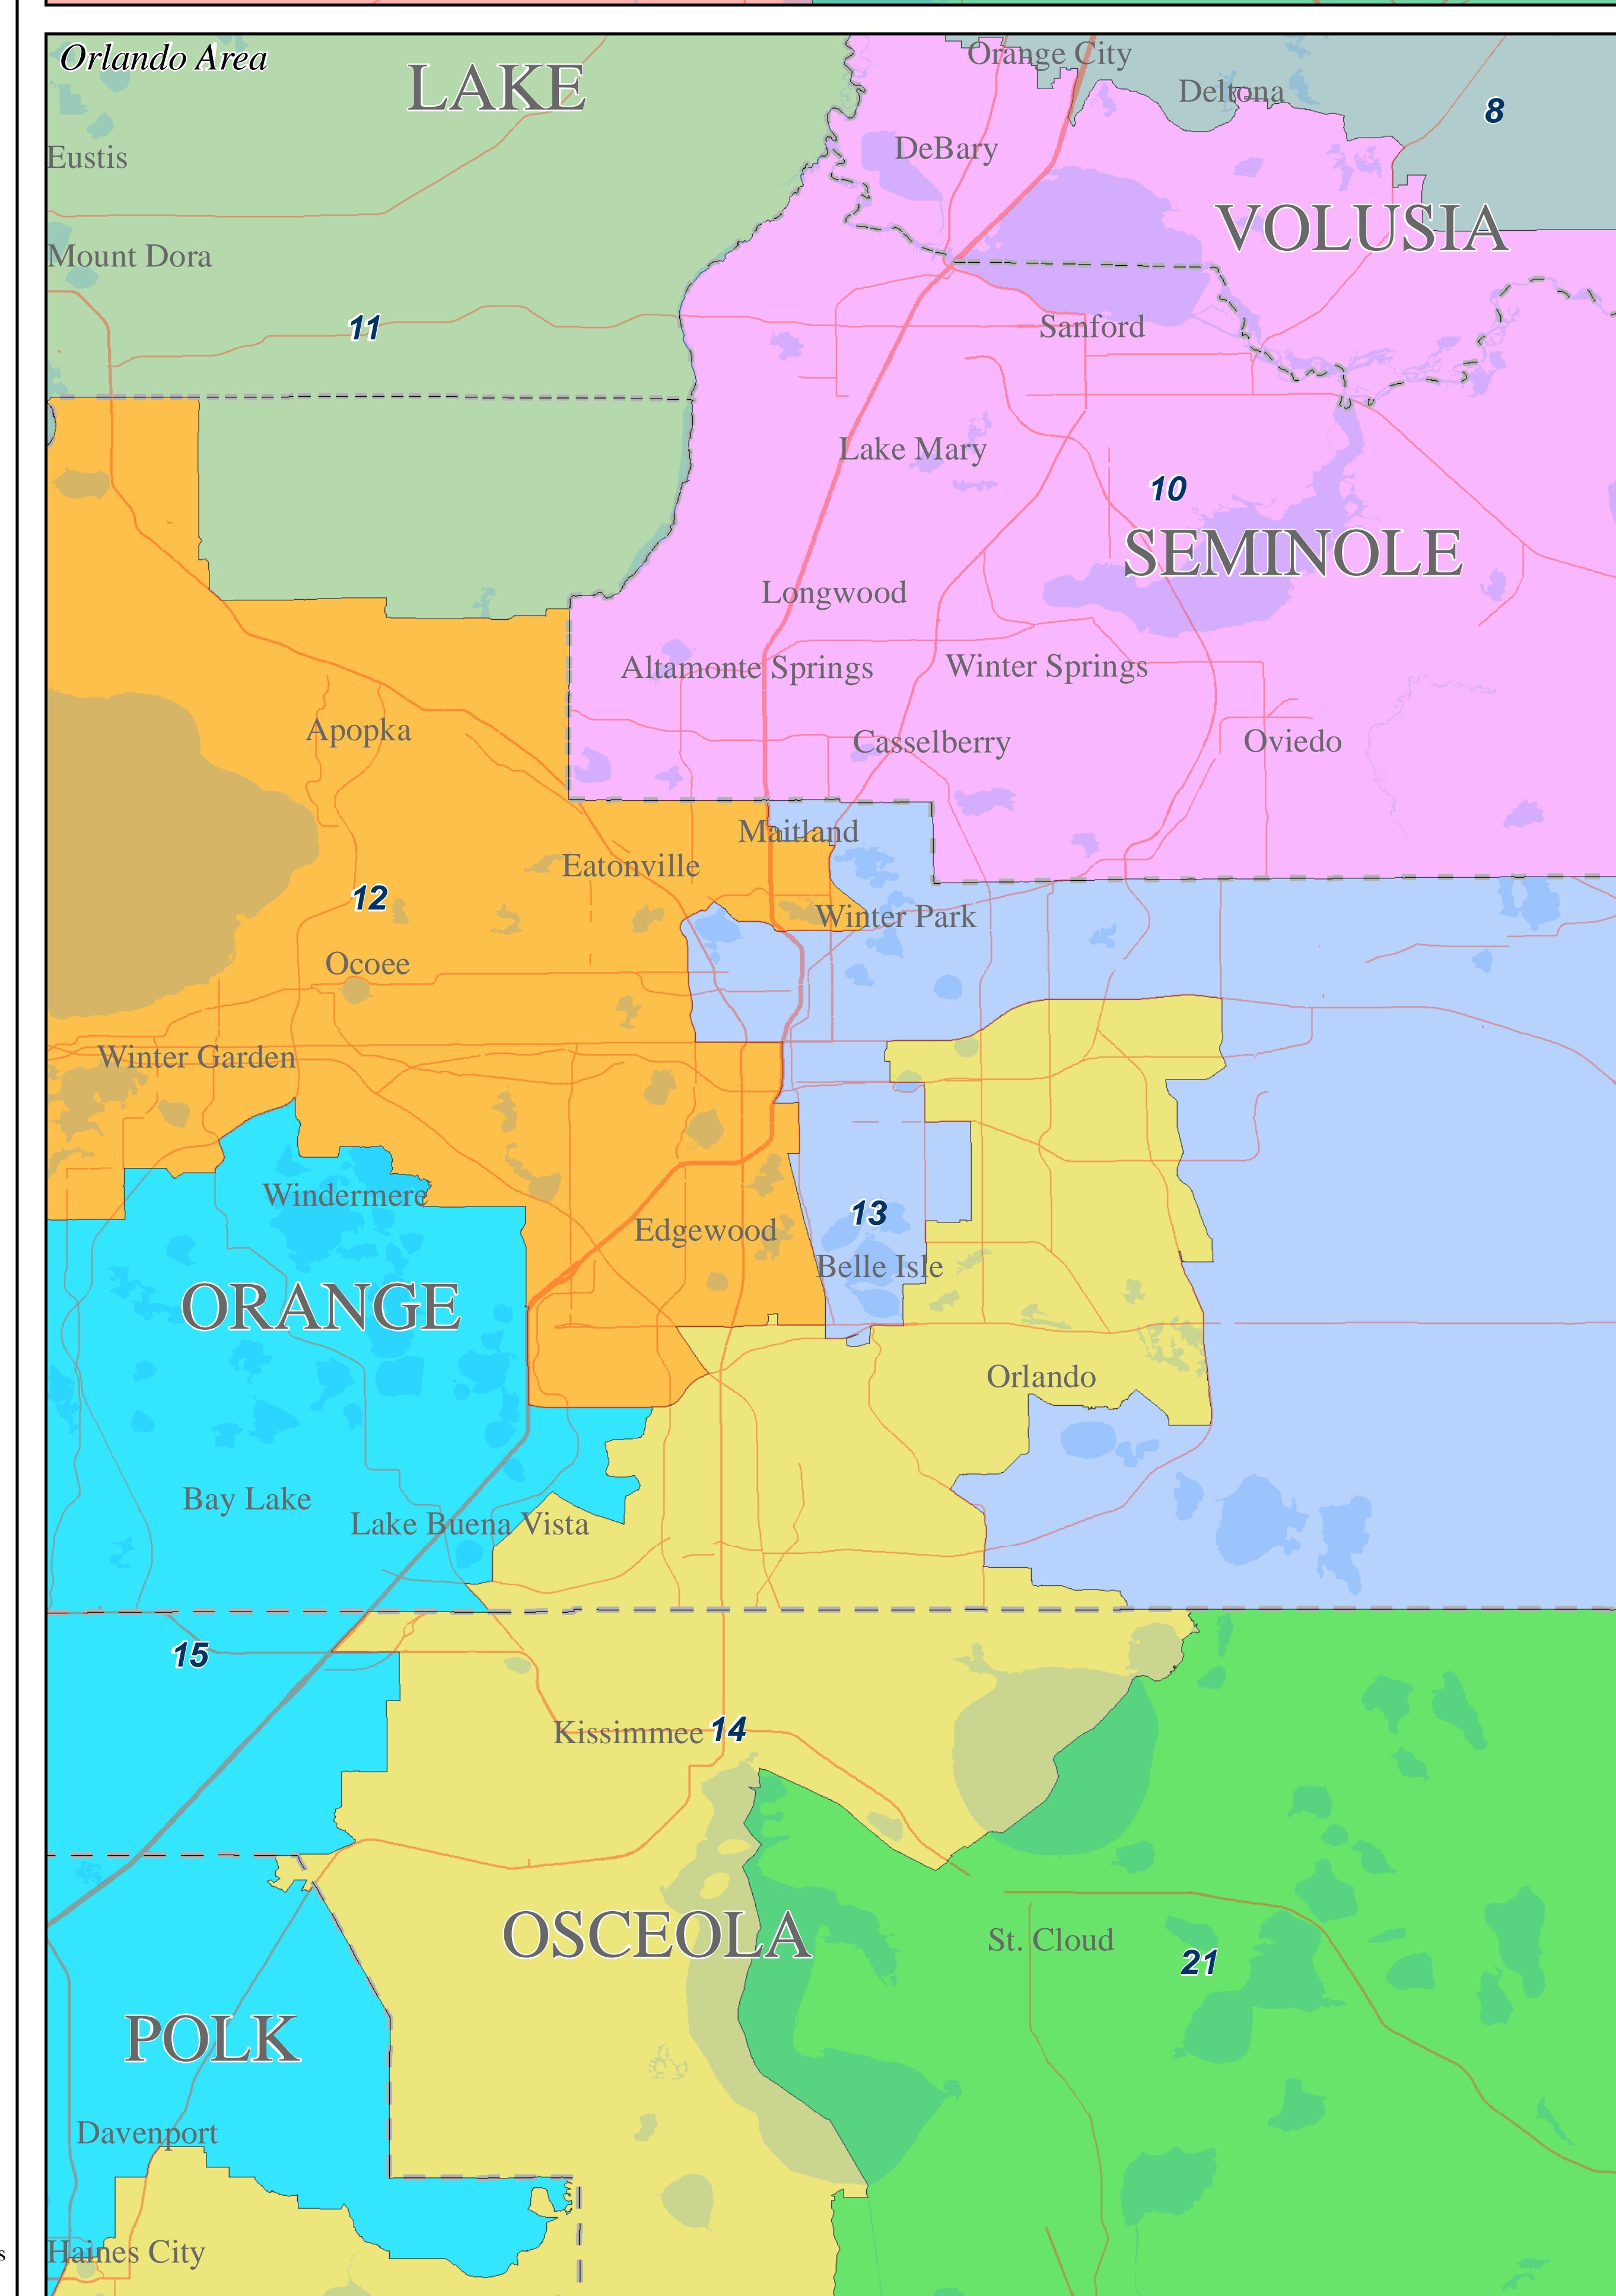

State Senate Districts

- Legend**
- County boundary
 - Interstate
 - US Highway
 - Major road
 - Sea, lake, or river
 - District boundary & number

Scale bar for statewide map
0 50 Miles

Scale bar for insets
0 5 10 15 20 Miles

Florida State Senate Districts
Senate Joint Resolution 2-B (March 27, 2012)
Plan S016S9030 published March 21, 2012
Map produced by:
The Florida Senate
404 South Monroe Street, Tallahassee, FL 32399-1100
<http://www.flstate.gov/redistricting>