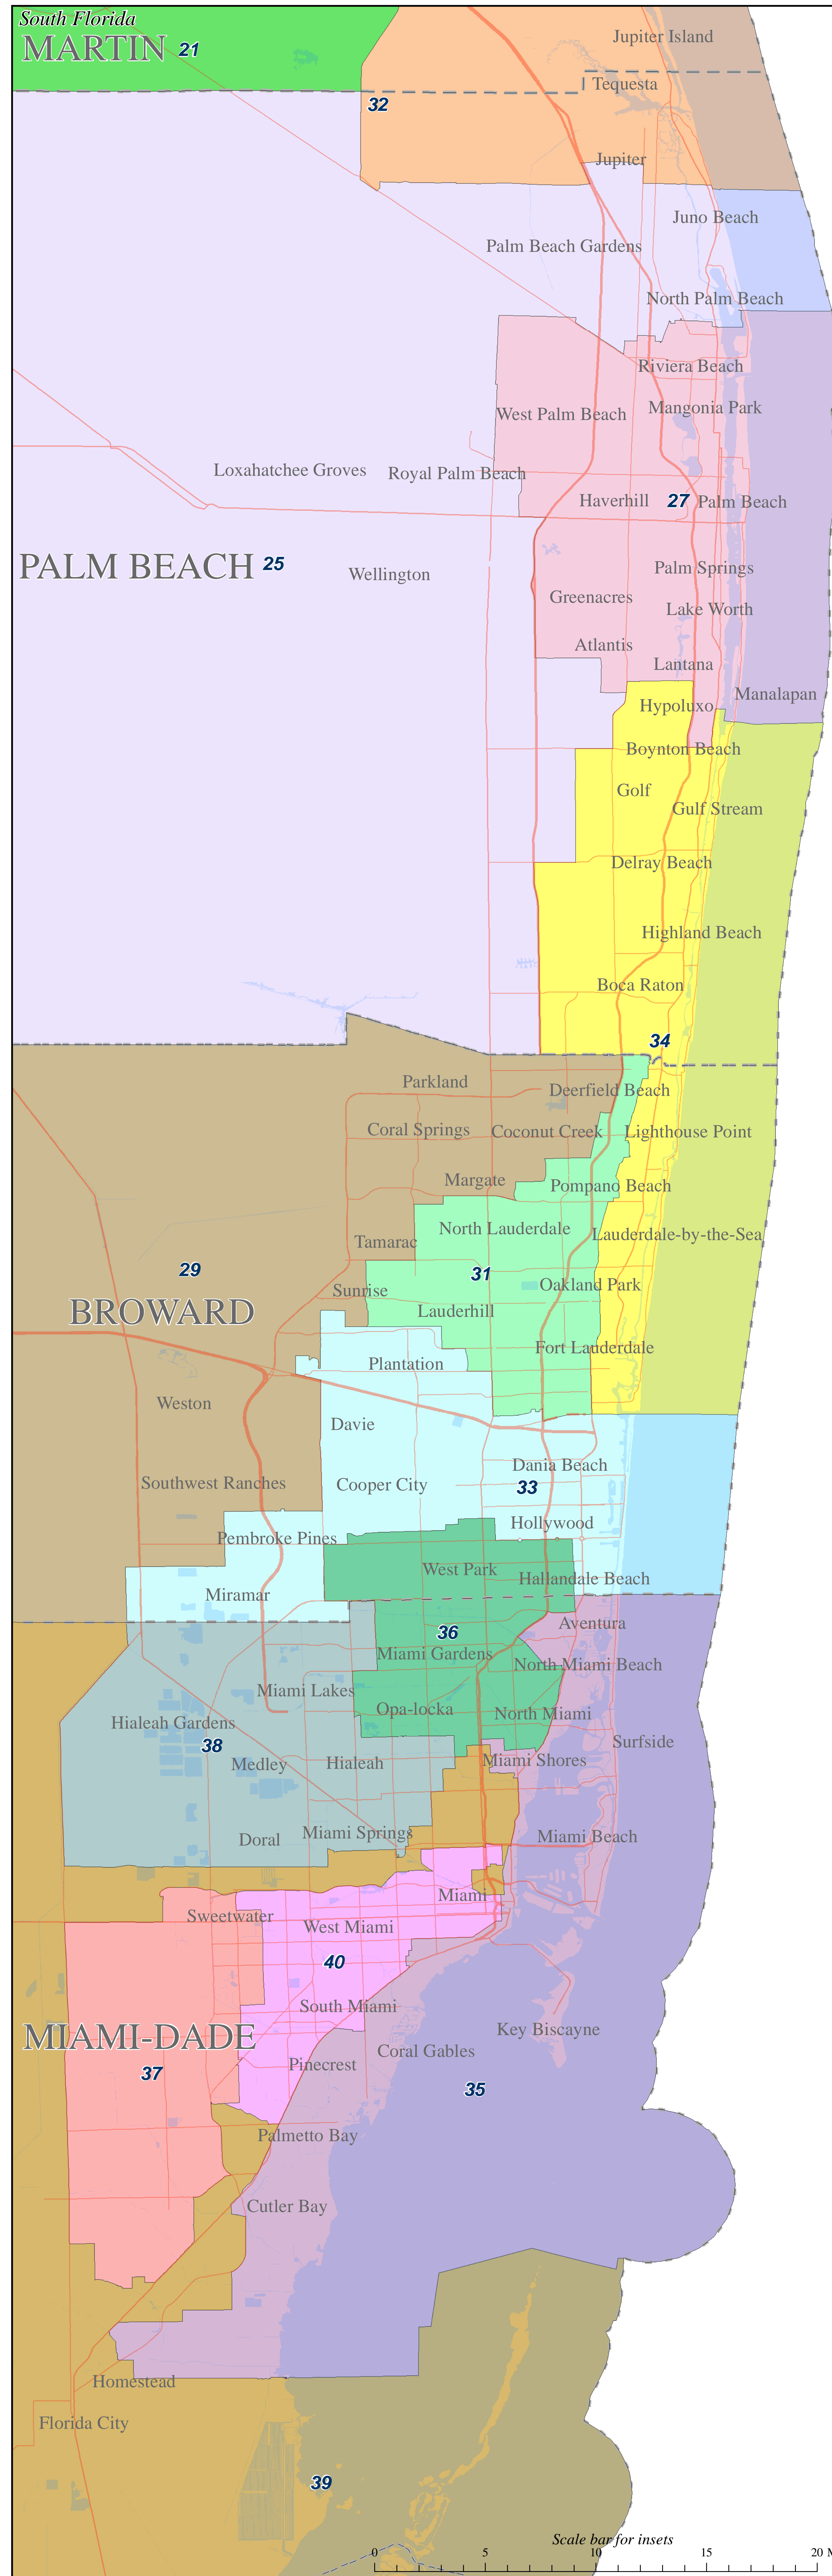

State Senate Districts

- Legend**
- County boundary
 - Interstate
 - US Highway
 - Major road
 - Sea, lake, or river
 - District boundary & number

Scale bar for statewide map
0 50 Miles

Scale bar for insets
0 5 10 15 20 Miles

Florida State Senate Districts
Senate Joint Resolution 2-B (March 27, 2012)
Plan S016S9030 published March 21, 2012
Map produced by:
The Florida Senate
404 South Monroe Street, Tallahassee, FL 32399-1100
<http://www.flstate.gov/redistricting>