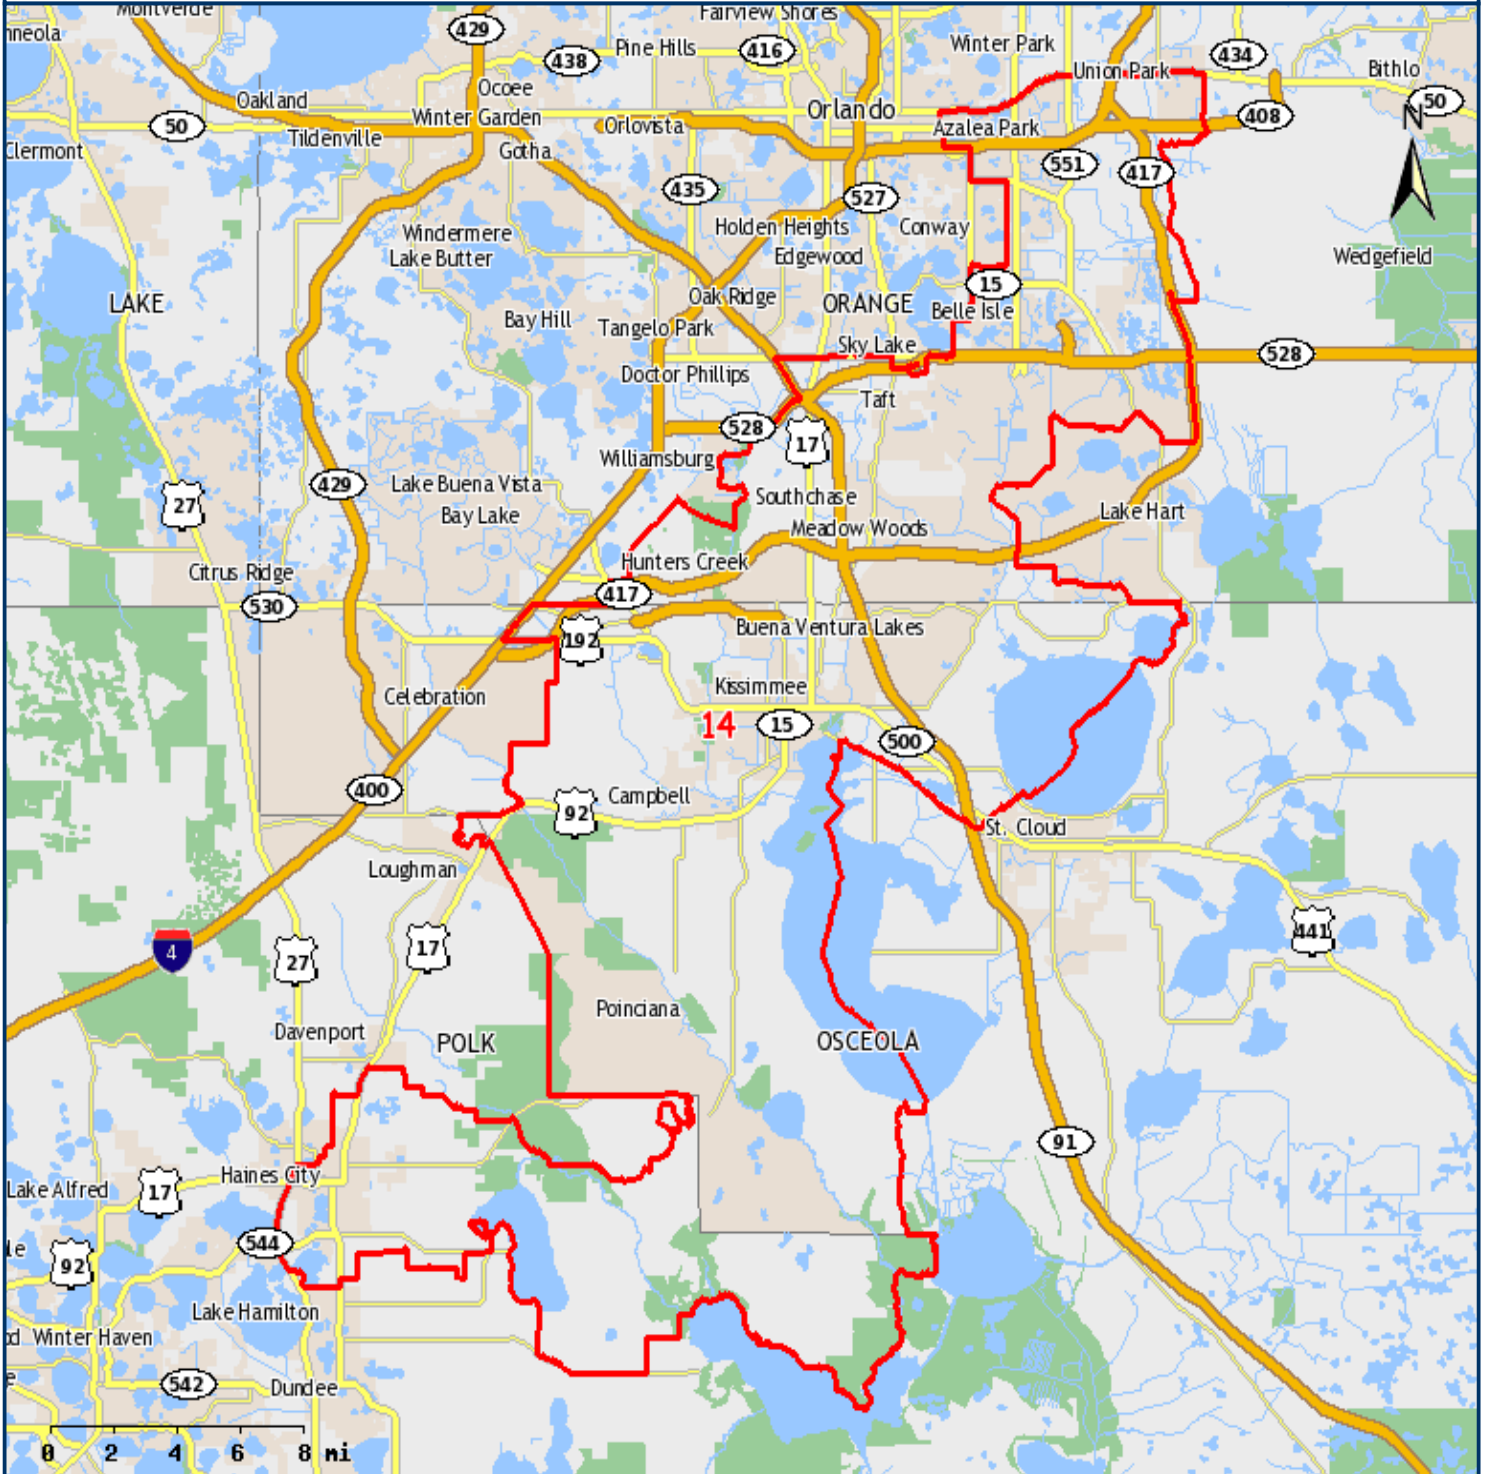

Senator Darren Soto The Florida Senate, District 14

Kissimmee City Hall, 101 North Church Street
Kissimmee, FL 34741
(407) 846-5187

- State Senate
- Limited Access
- US Highways
- State Roads
- County Roads
- Local Roads
- County Boundary
- Inland Water
- Open Space
- Cities/Places

Map produced by:
The Florida Senate
404 S. Monroe St., Tallahassee, FL 32399-1100
Website: <http://www.flSenate.gov/redistricting>

03/21/2014