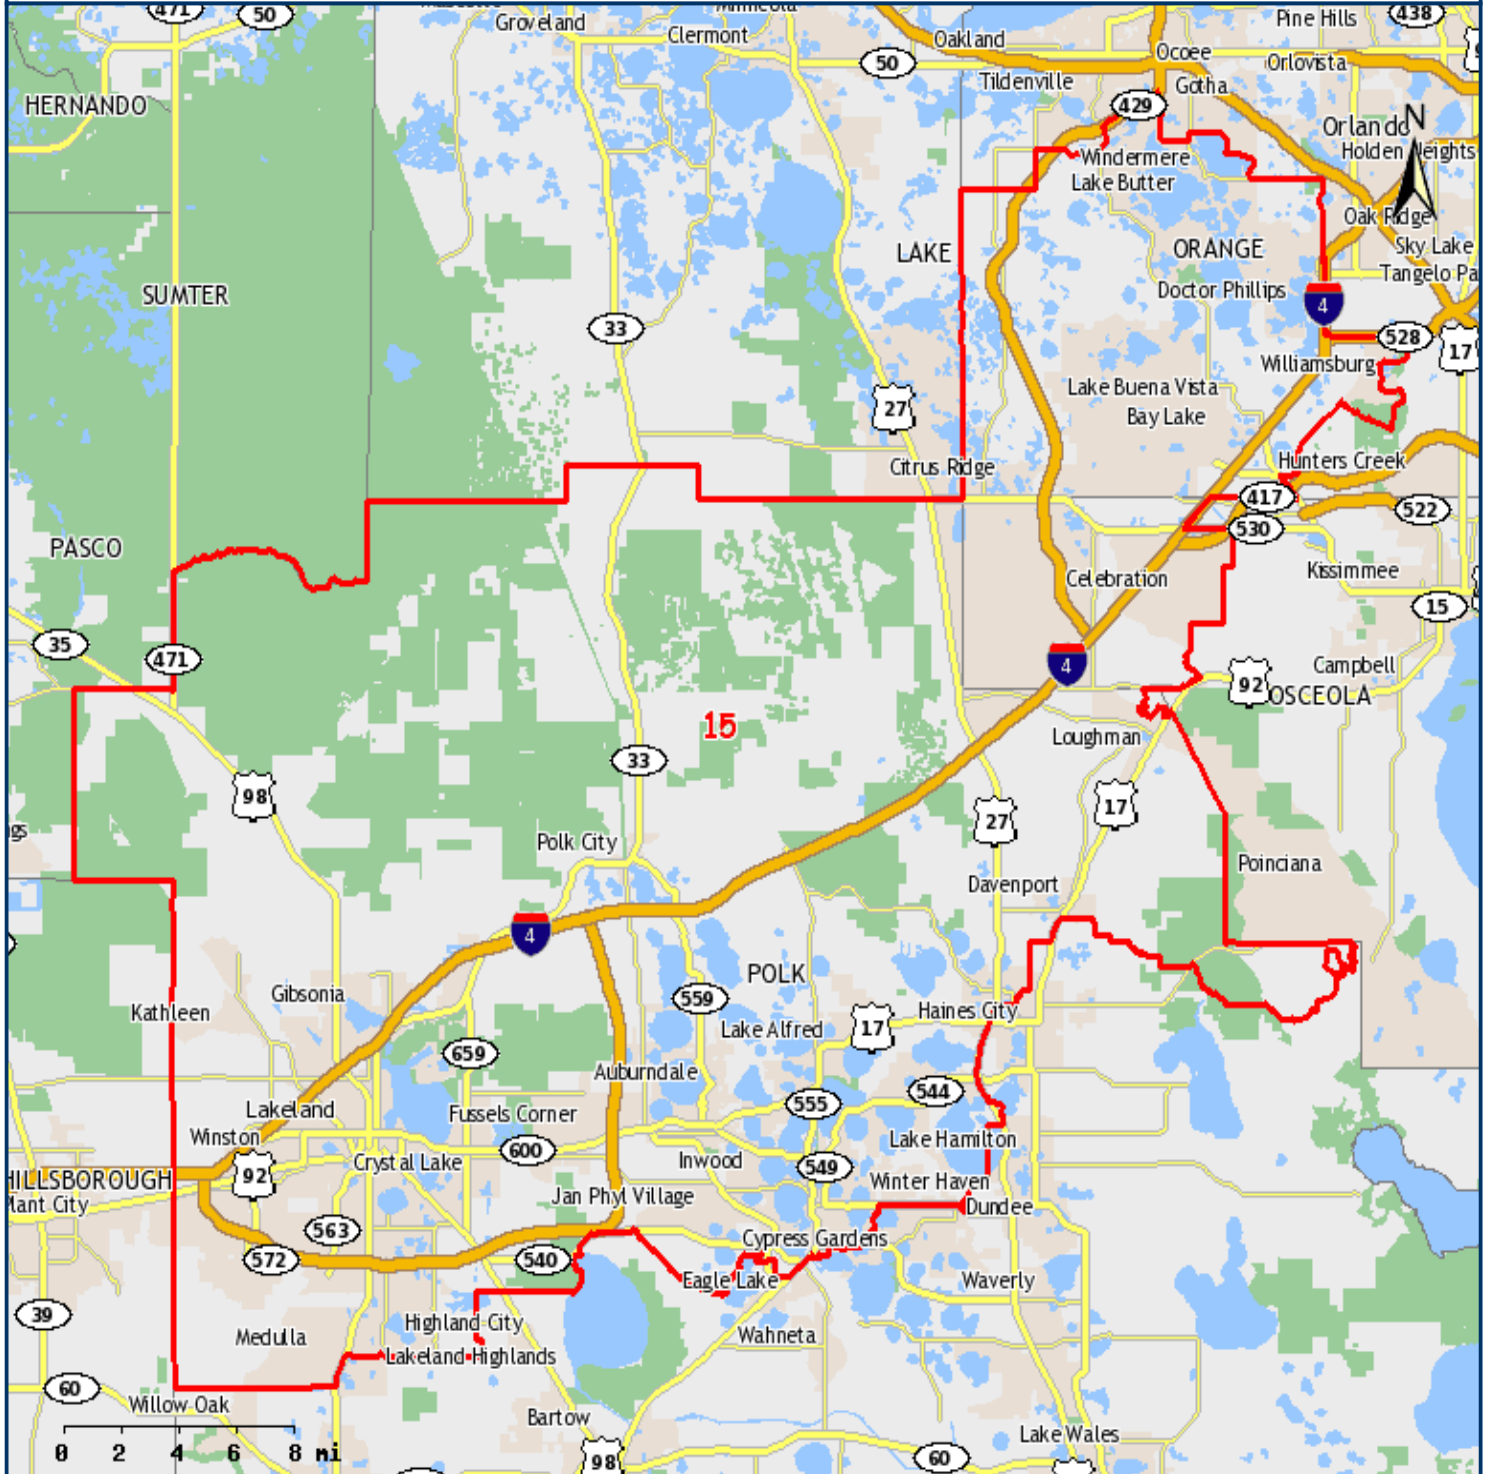

# Senator Kelli Stargel The Florida Senate, District 15

902 S. Florida Avenue, Suite 102  
Lakeland, FL 33803  
(863) 284-4430

- State Senate
- Limited Access
- US Highways
- State Roads
- County Roads
- Local Roads
- County Boundary
- Inland Water
- Open Space
- Cities/Places

Map produced by:  
The Florida Senate  
404 S. Monroe St., Tallahassee, FL 32399-1100  
Website: <http://www.flsenate.gov/redistricting>