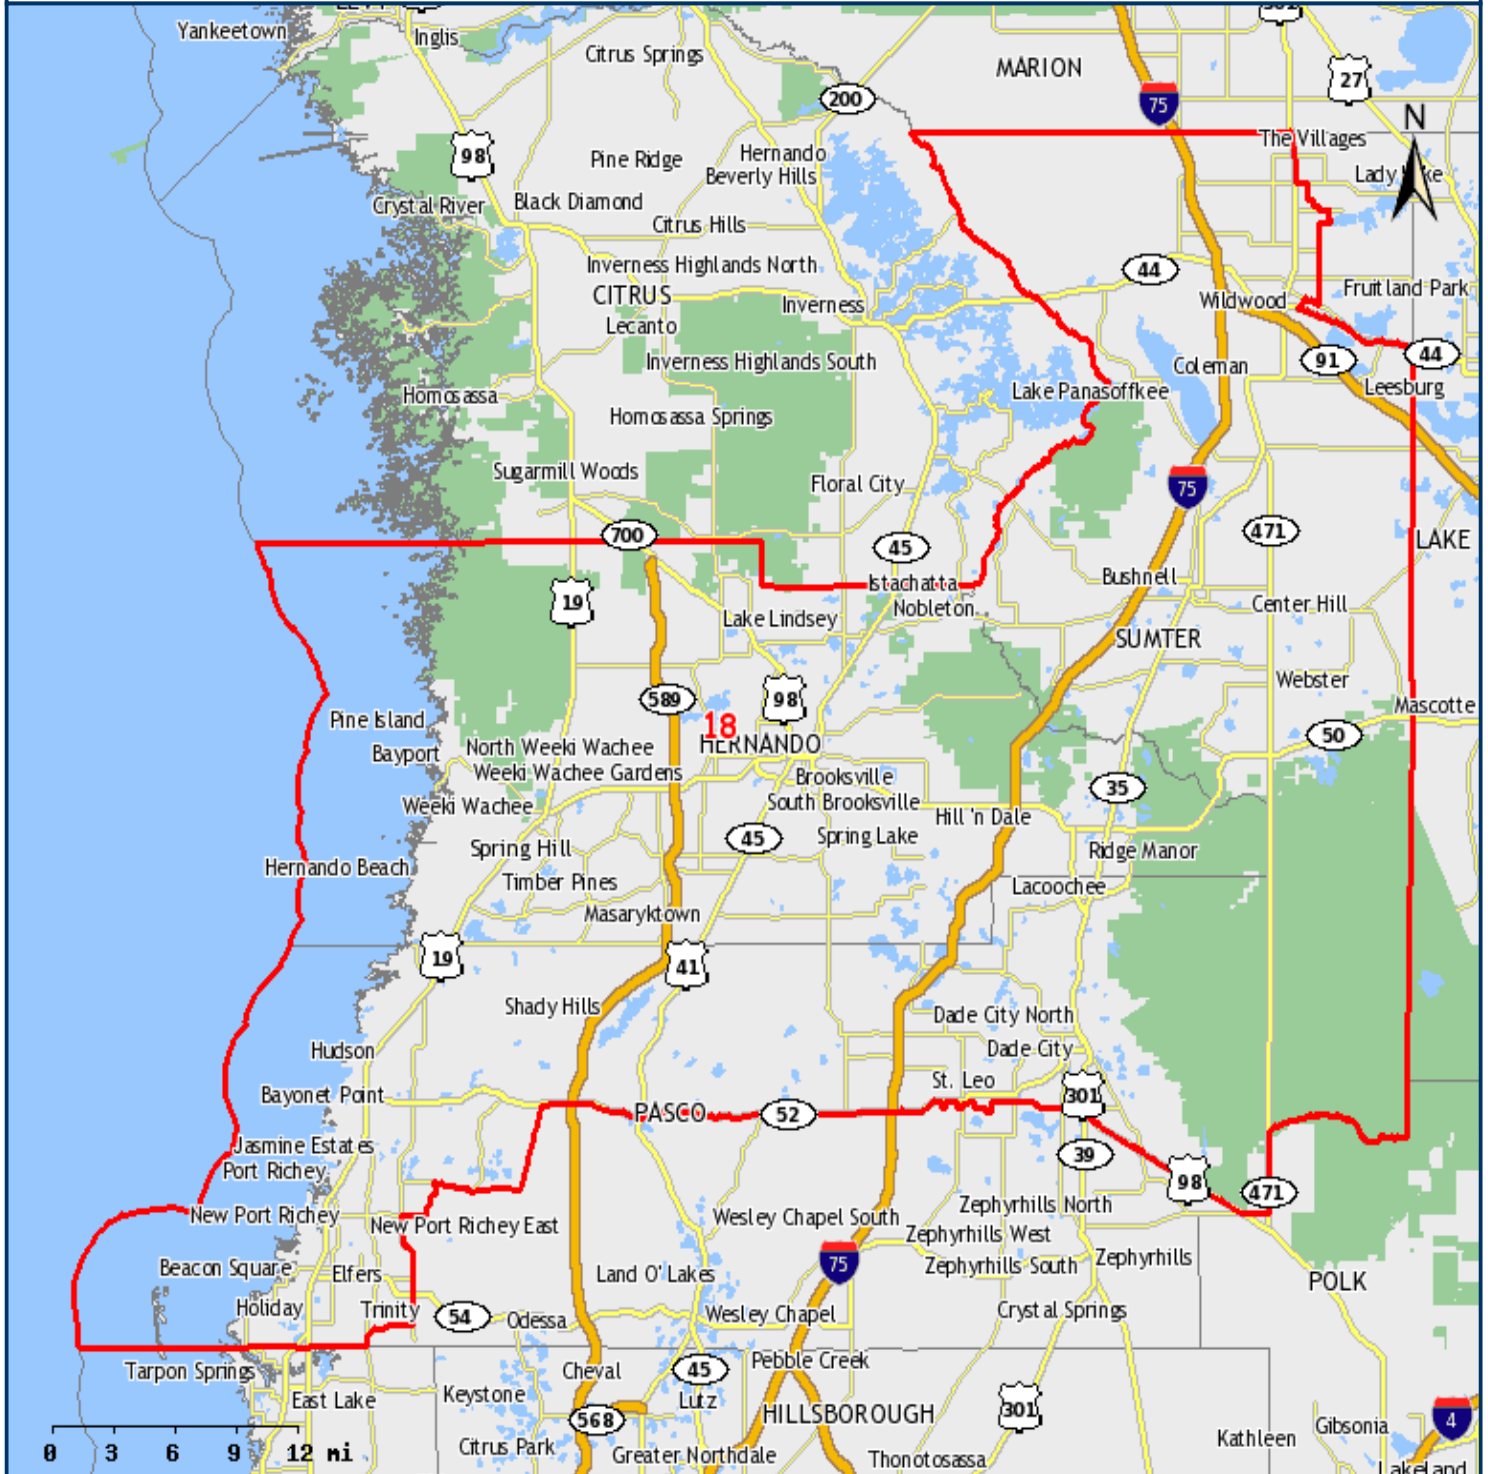

Senator Wilton Simpson The Florida Senate, District 18

5612 Grand Boulevard, (Post Office Box 787)
New Port Richey, FL 34656
(727) 816-1120

- State Senate
- Limited Access
- US Highways
- State Roads
- County Roads
- Local Roads
- County Boundary
- Inland Water
- Open Space
- Cities/Places

Map produced by:
The Florida Senate
404 S. Monroe St., Tallahassee, FL 32399-1100
Website: <http://www.flsenate.gov/redistricting>

03/21/2014