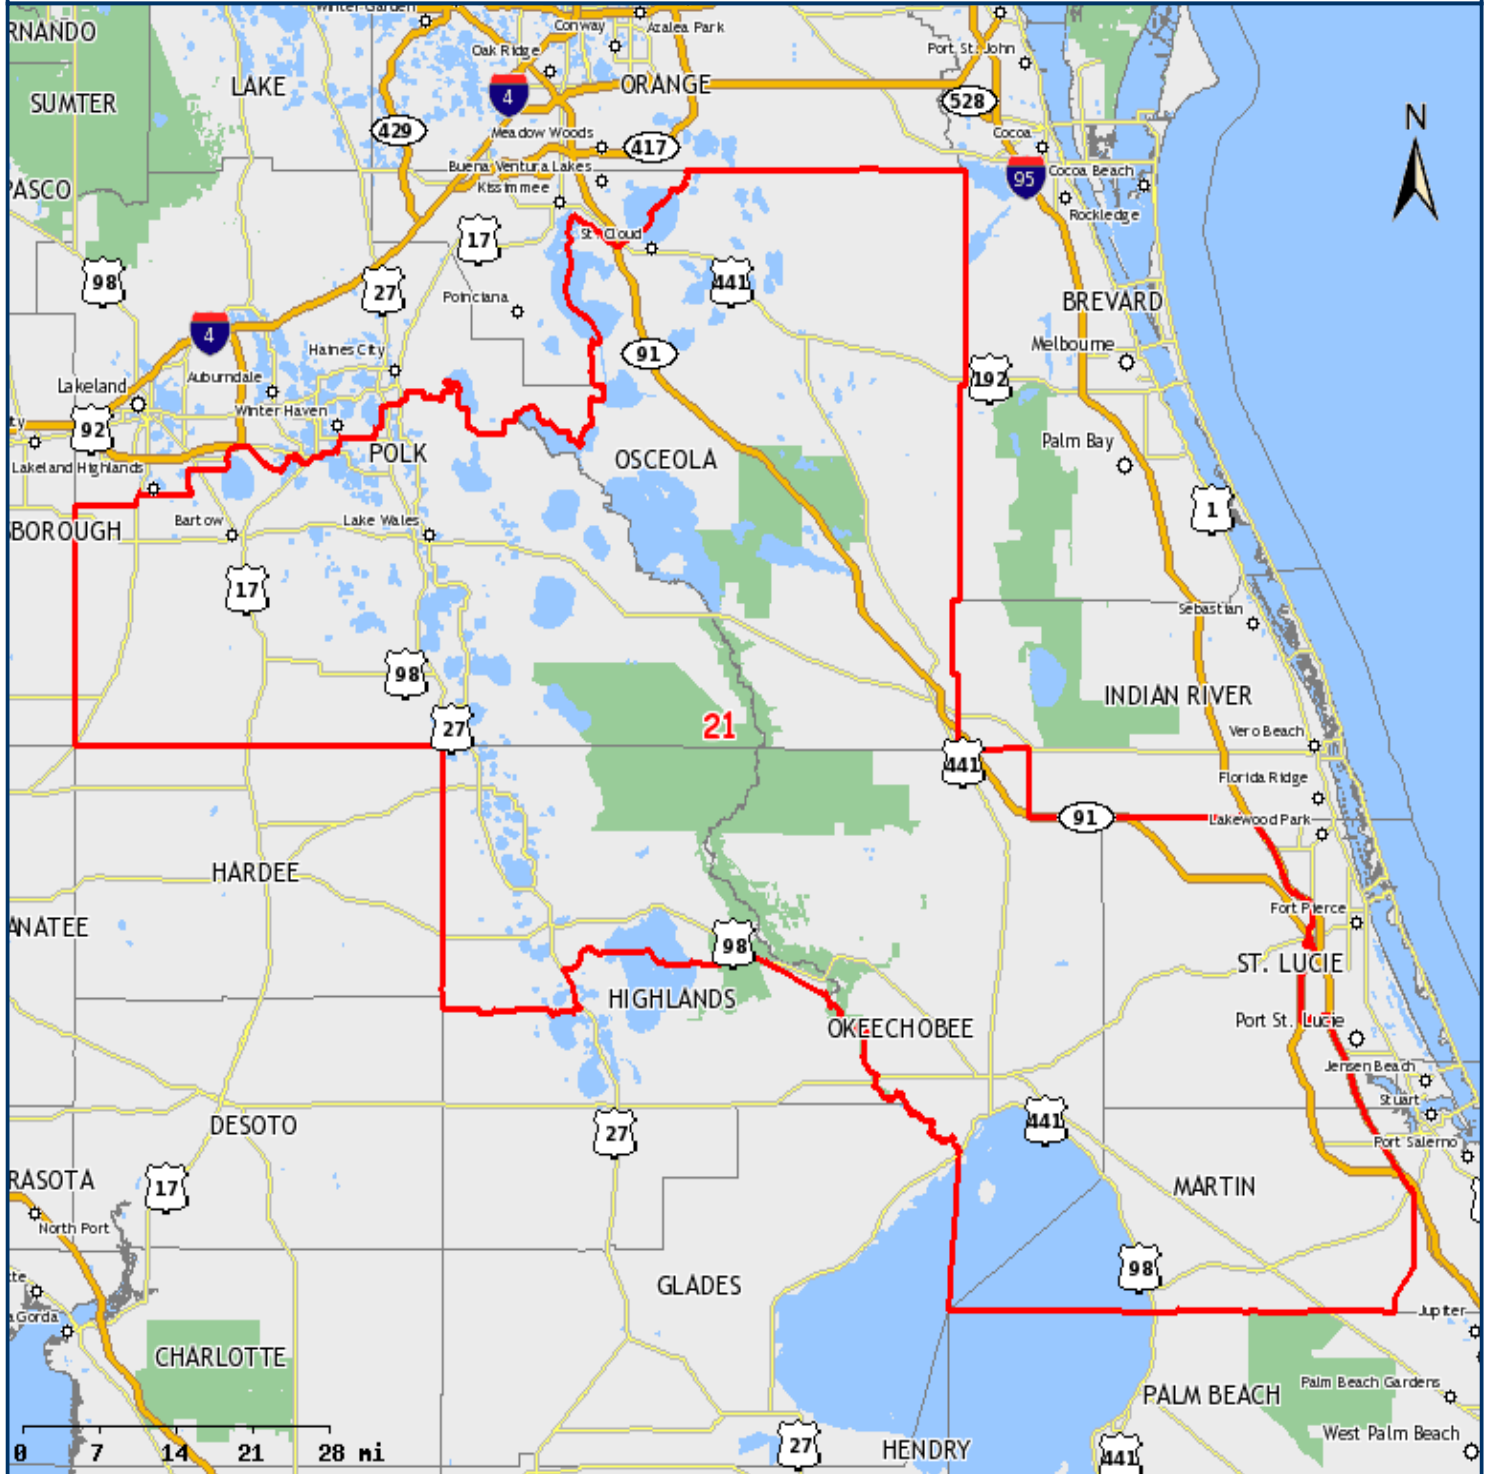

## Senator Denise Grimsley The Florida Senate, District 21

205 South Commerce Avenue, Suite A  
Sebring, FL 33870  
(863) 386-6016

- State Senate
- Limited Access
- US Highways
- State Roads
- County Roads
- Local Roads
- County Boundary
- Inland Water
- Open Space
- Cities/Places

Map produced by:  
The Florida Senate  
404 S. Monroe St., Tallahassee, FL 32399-1100  
Website: <http://www.flsenate.gov/redistricting>

03/21/2014