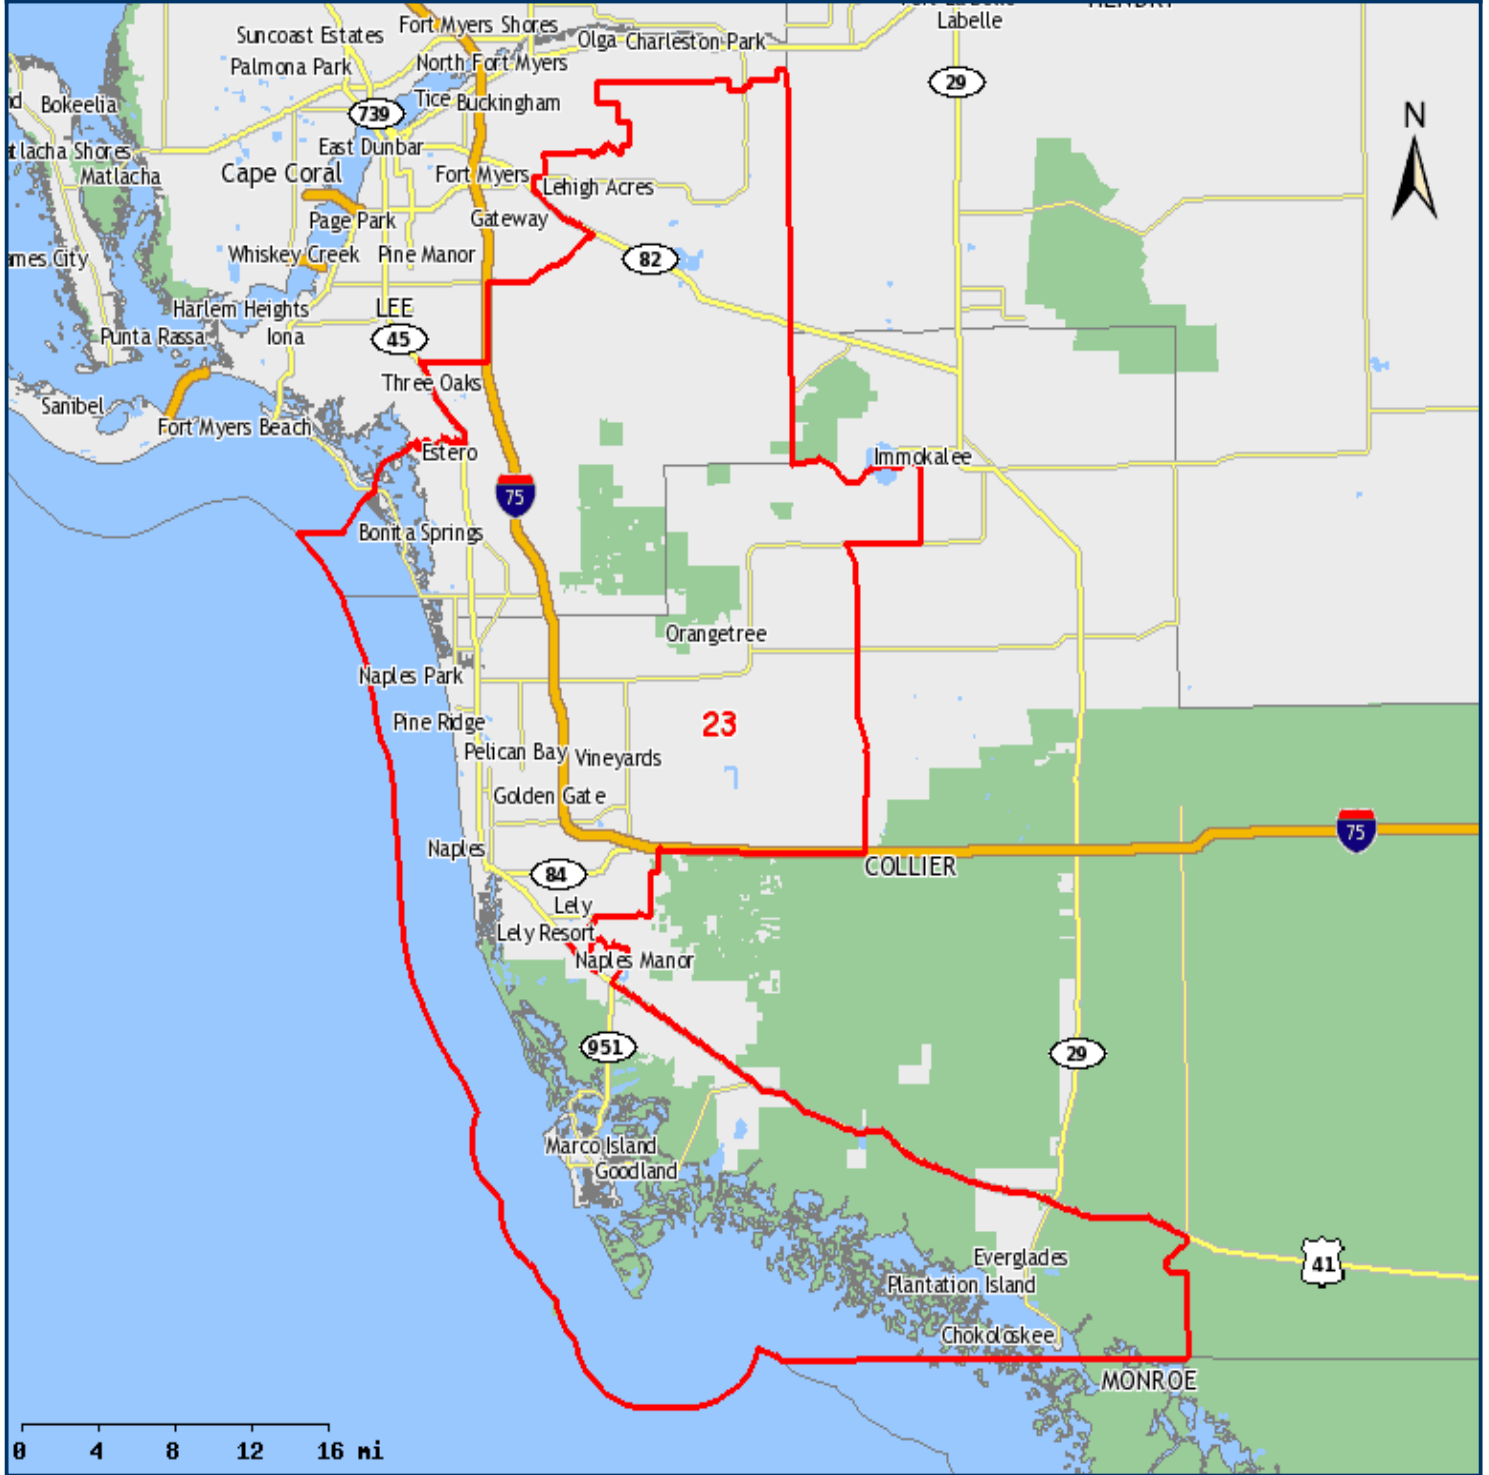

Senator Garrett Richter The Florida Senate, District 23

3299 E. Tamiami Trail, Suite 203
Naples, FL 34112-4961
(239) 417-6205

- State Senate
- Limited Access
- US Highways
- State Roads
- County Roads
- Local Roads
- County Boundary
- Inland Water
- Open Space
- Cities/Places

Map produced by:
The Florida Senate
404 S. Monroe St., Tallahassee, FL 32399-1100
Website: <http://www.flSenate.gov/redistricting>

03/21/2014