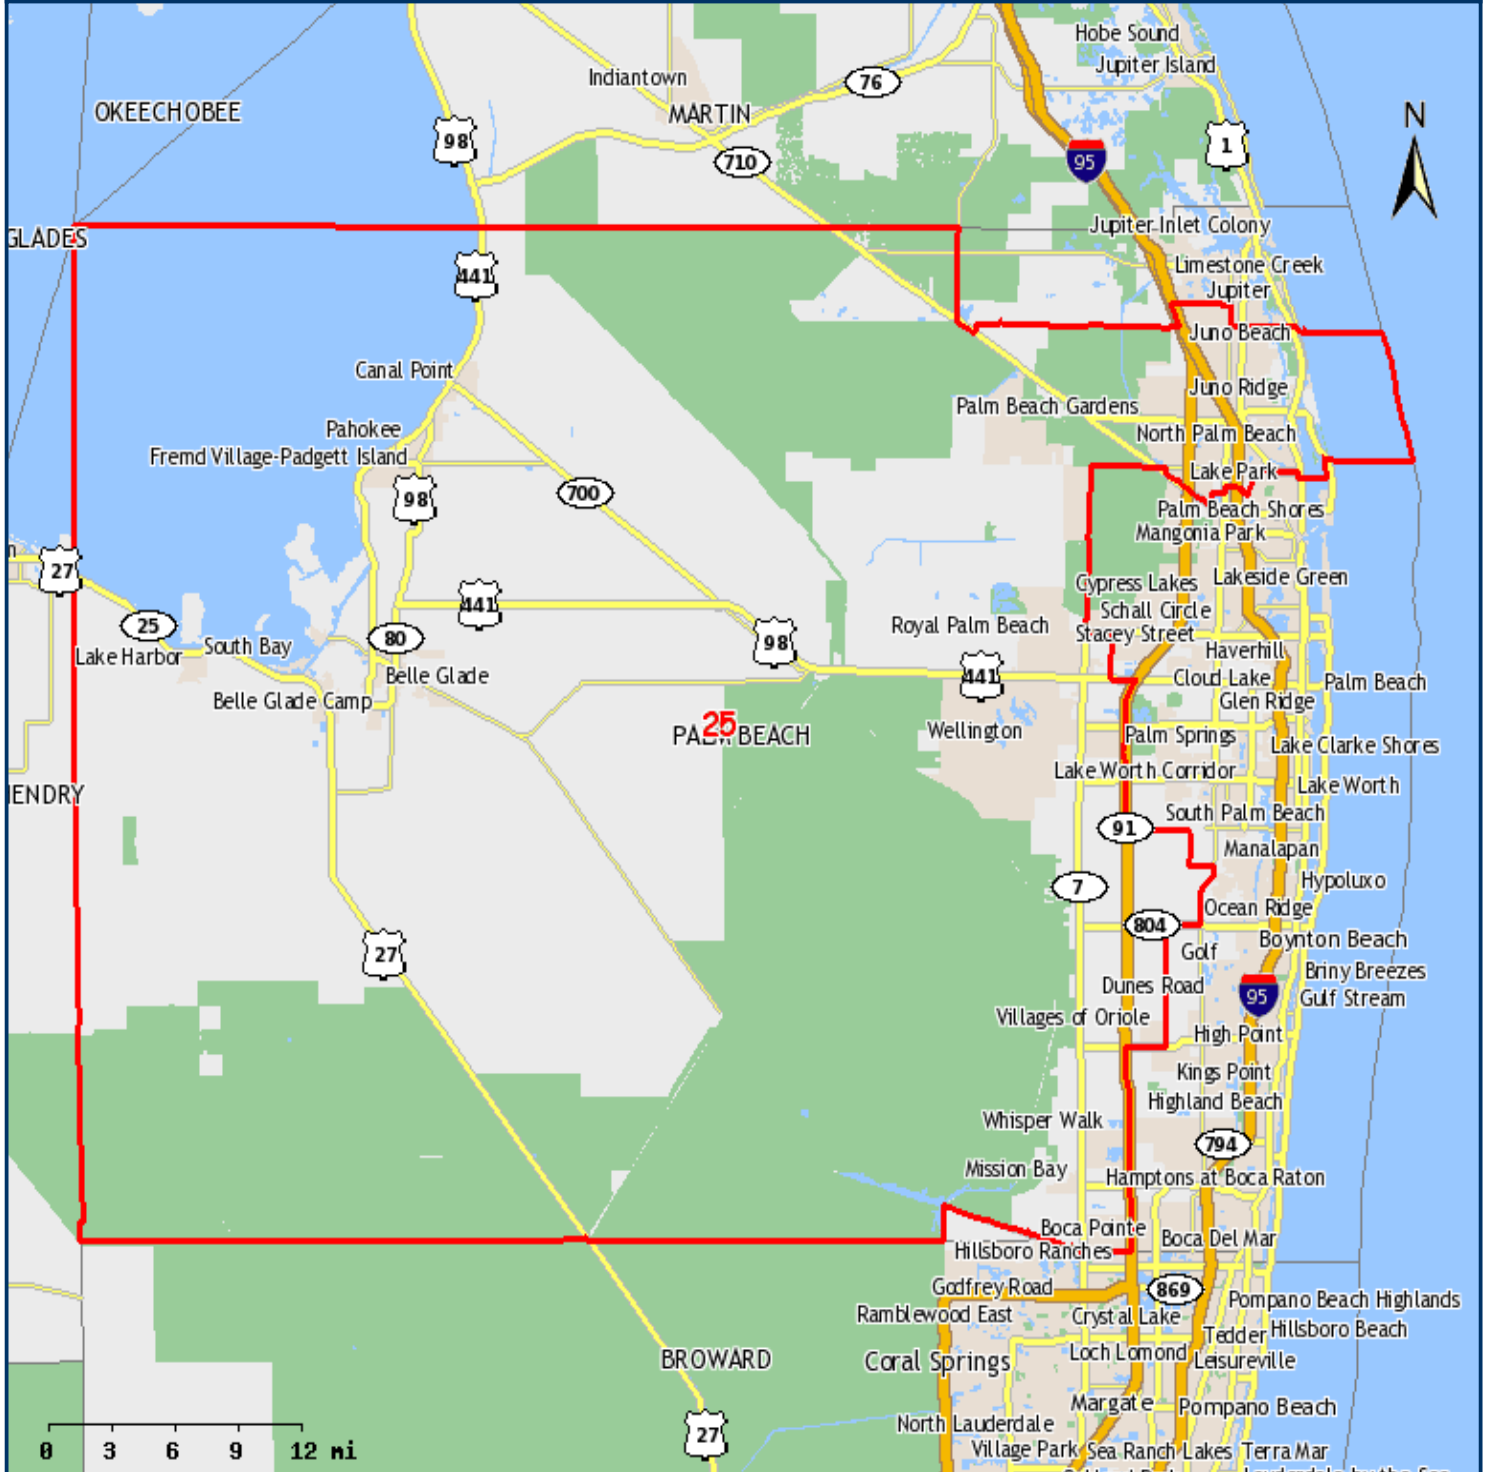

Senator Joseph Abruzzo The Florida Senate, District 25

12300 Forest Hill Boulevard, Suite 200
Wellington, FL 33414-5785
(561) 791-4774

- State Senate
- Limited Access
- US Highways
- State Roads
- County Roads
- Local Roads
- County Boundary
- Inland Water
- Open Space
- Cities/Places

Map produced by:
The Florida Senate
404 S. Monroe St., Tallahassee, FL 32399-1100
Website: <http://www.flSenate.gov/redistricting>