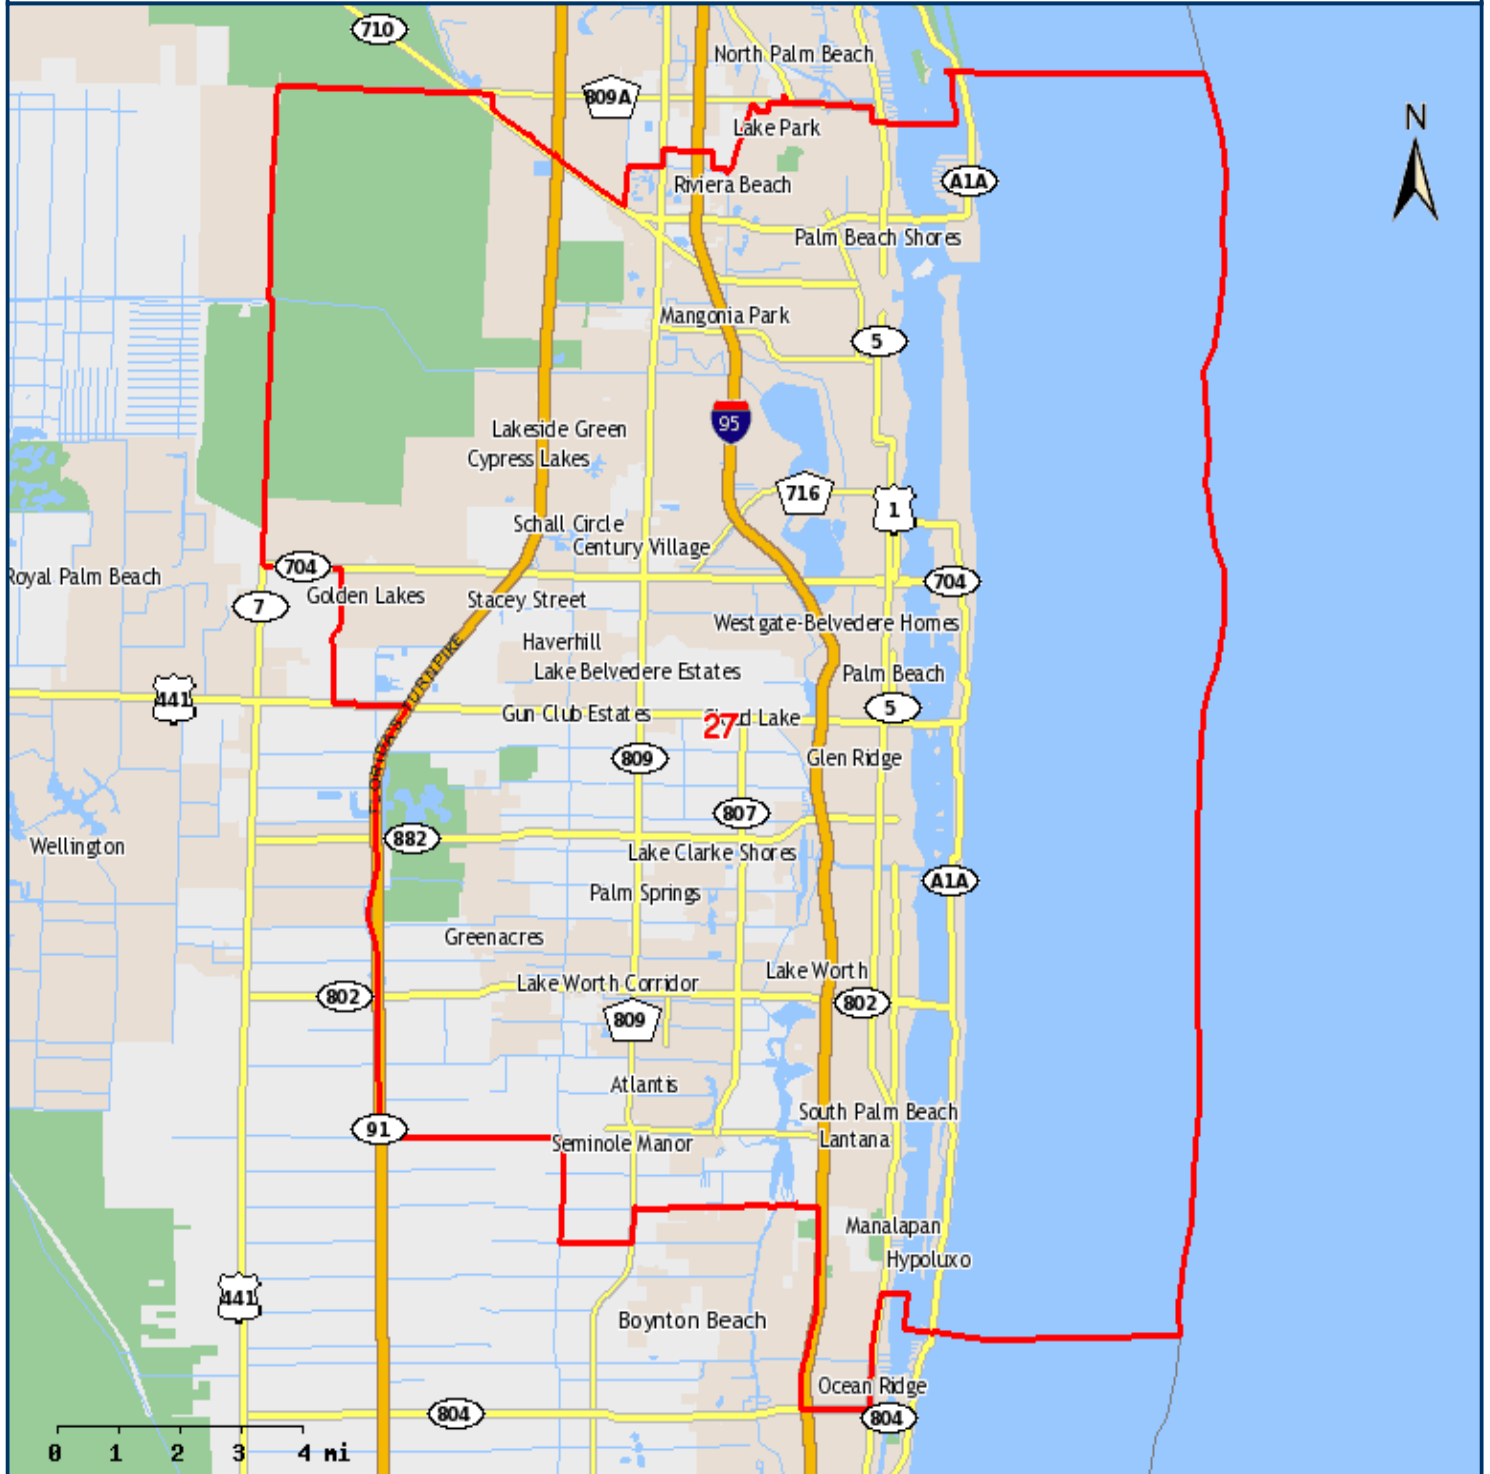

Senator Jeff Clemens The Florida Senate, District 27

508 Lake Avenue, Unit C
Lake Worth, FL 33460
(561) 540-1140

- State Senate
- Limited Access
- US Highways
- State Roads
- County Roads
- Local Roads
- County Boundary
- Inland Water
- Open Space
- Cities/Places

Map produced by:
The Florida Senate
404 S. Monroe St., Tallahassee, FL 32399-1100
Website: <http://www.flsenate.gov/redistricting>