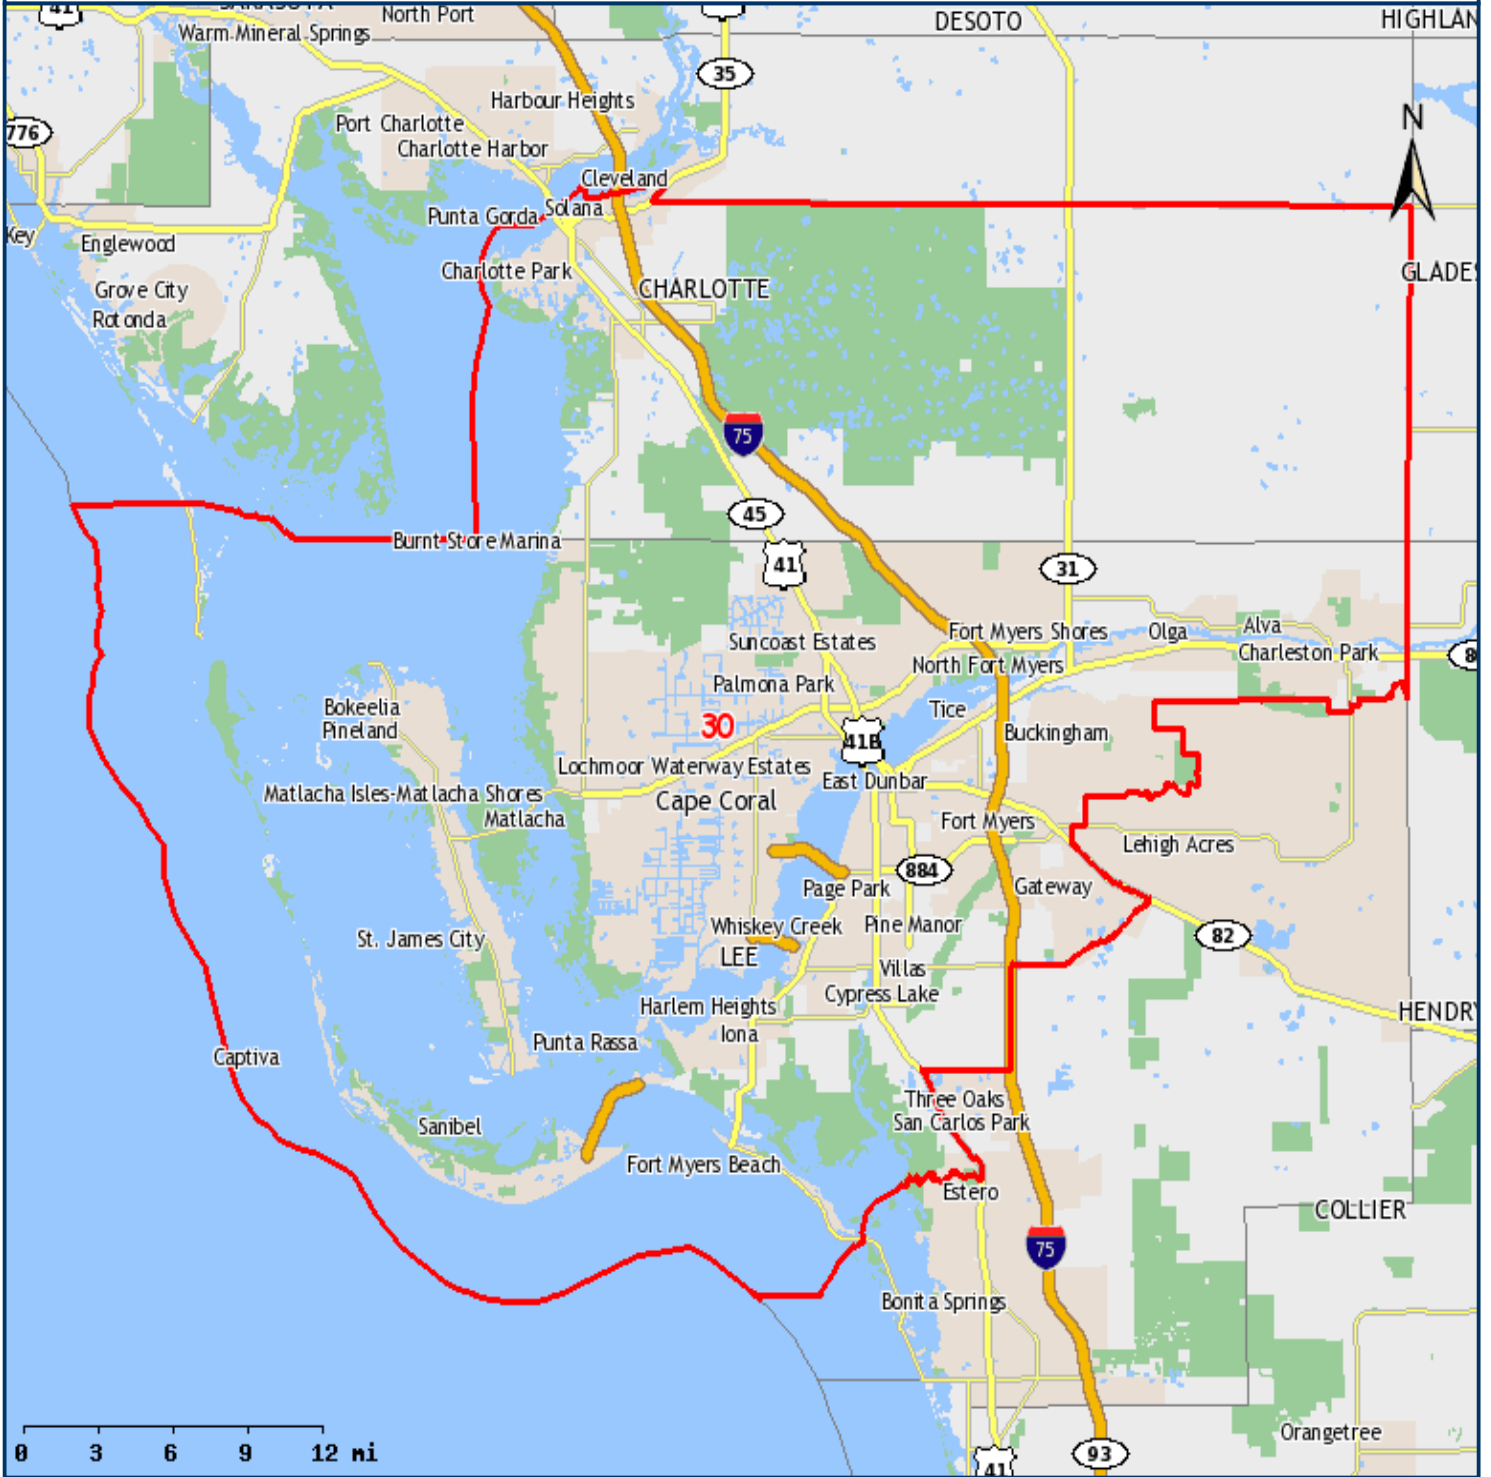

Senator Lizbeth Benacquisto The Florida Senate, District 30

1926 Victoria Avenue, 2nd Floor
Ft. Myers, FL 33901
(239) 338-2570

- State Senate
- Limited Access
- US Highways
- State Roads
- County Roads
- Local Roads
- County Boundary
- Inland Water
- Open Space
- Cities/Places

Map produced by:
The Florida Senate
404 S. Monroe St., Tallahassee, FL 32399-1100
Website: <http://www.flsenate.gov/redistricting>

03/21/2014