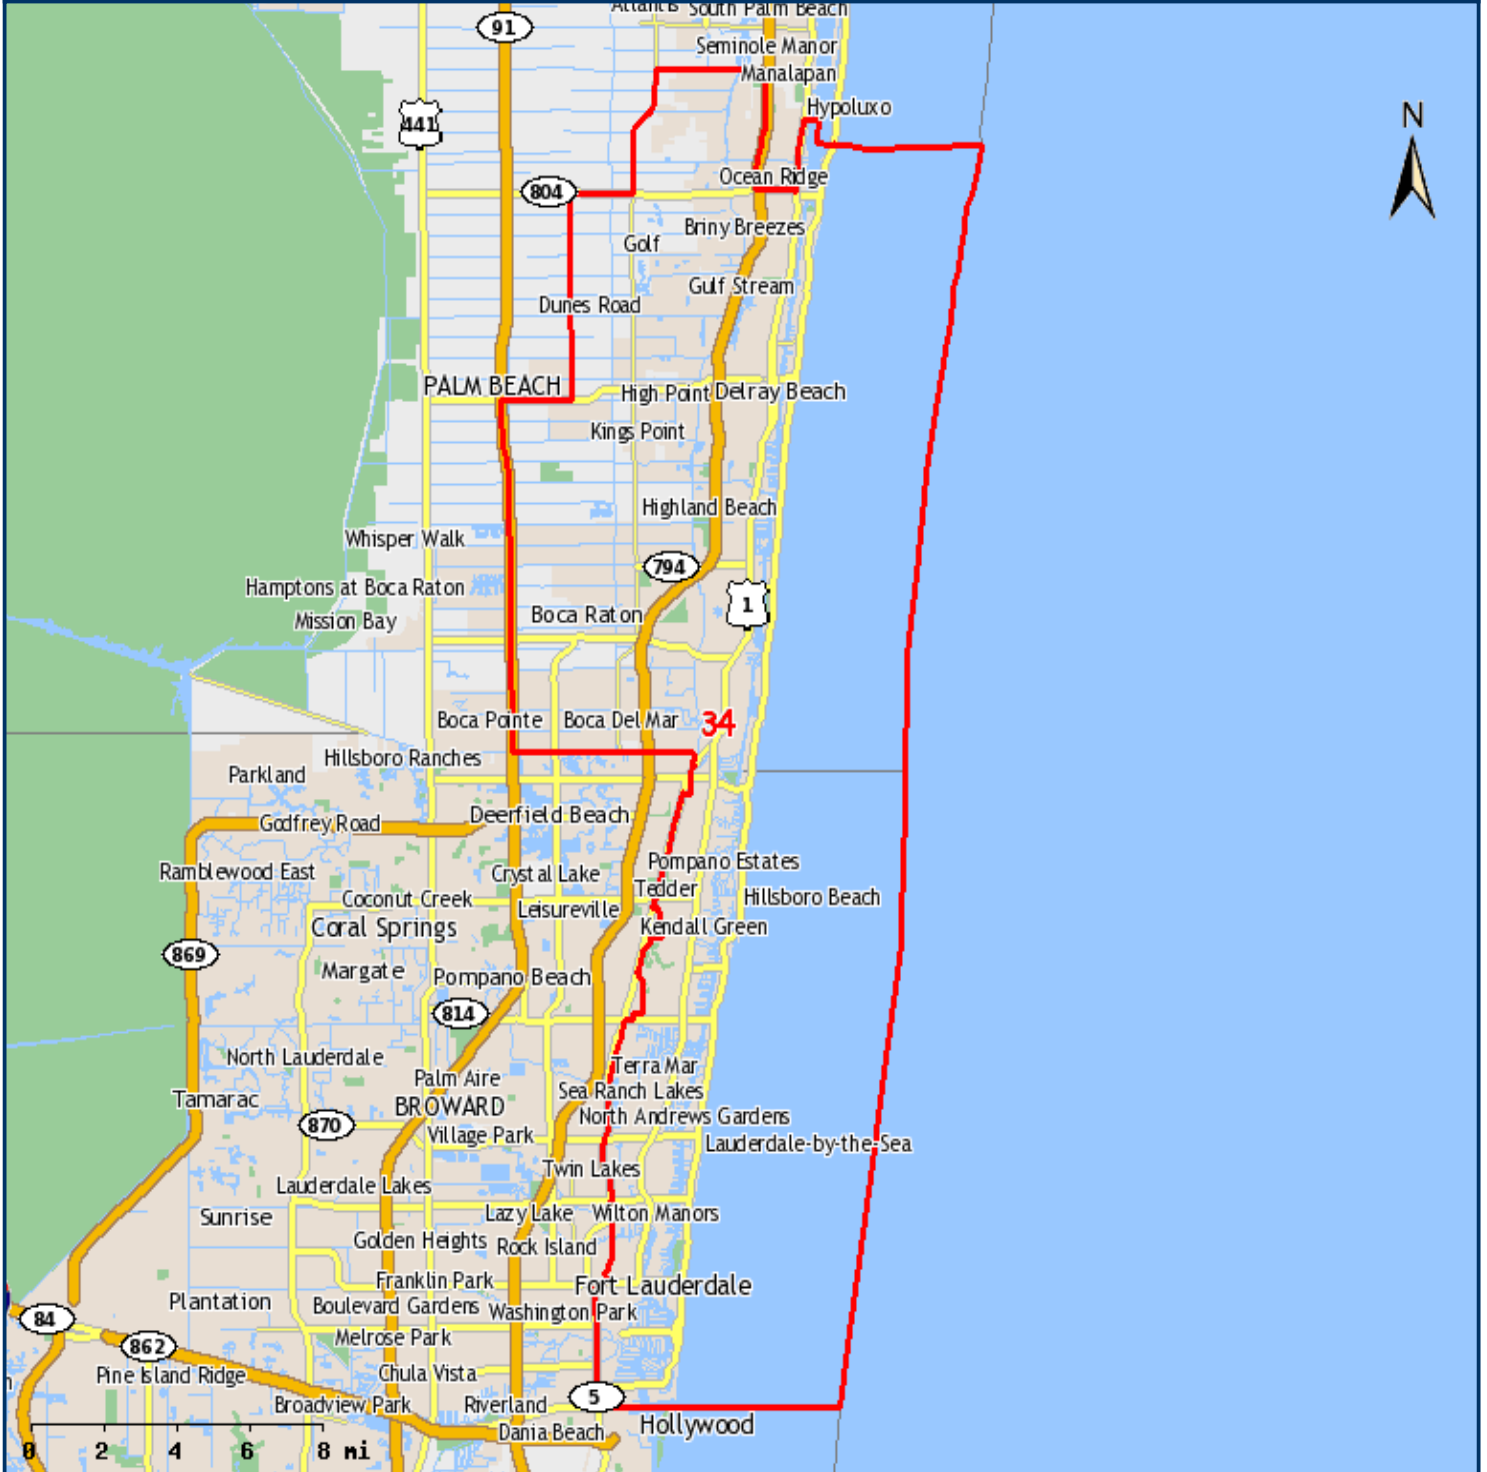

# Senator Maria Lorts Sachs The Florida Senate, District 34

Delray Beach City Hall, 100 NW 1st Avenue  
Delray Beach, FL 33444  
(561) 279-1427

- State Senate
- Limited Access
- US Highways
- State Roads
- County Roads
- Local Roads
- County Boundary
- Inland Water
- Open Space
- Cities/Places

Map produced by:  
The Florida Senate  
404 S. Monroe St., Tallahassee, FL 32399-1100  
Website: <http://www.flsenate.gov/redistricting>