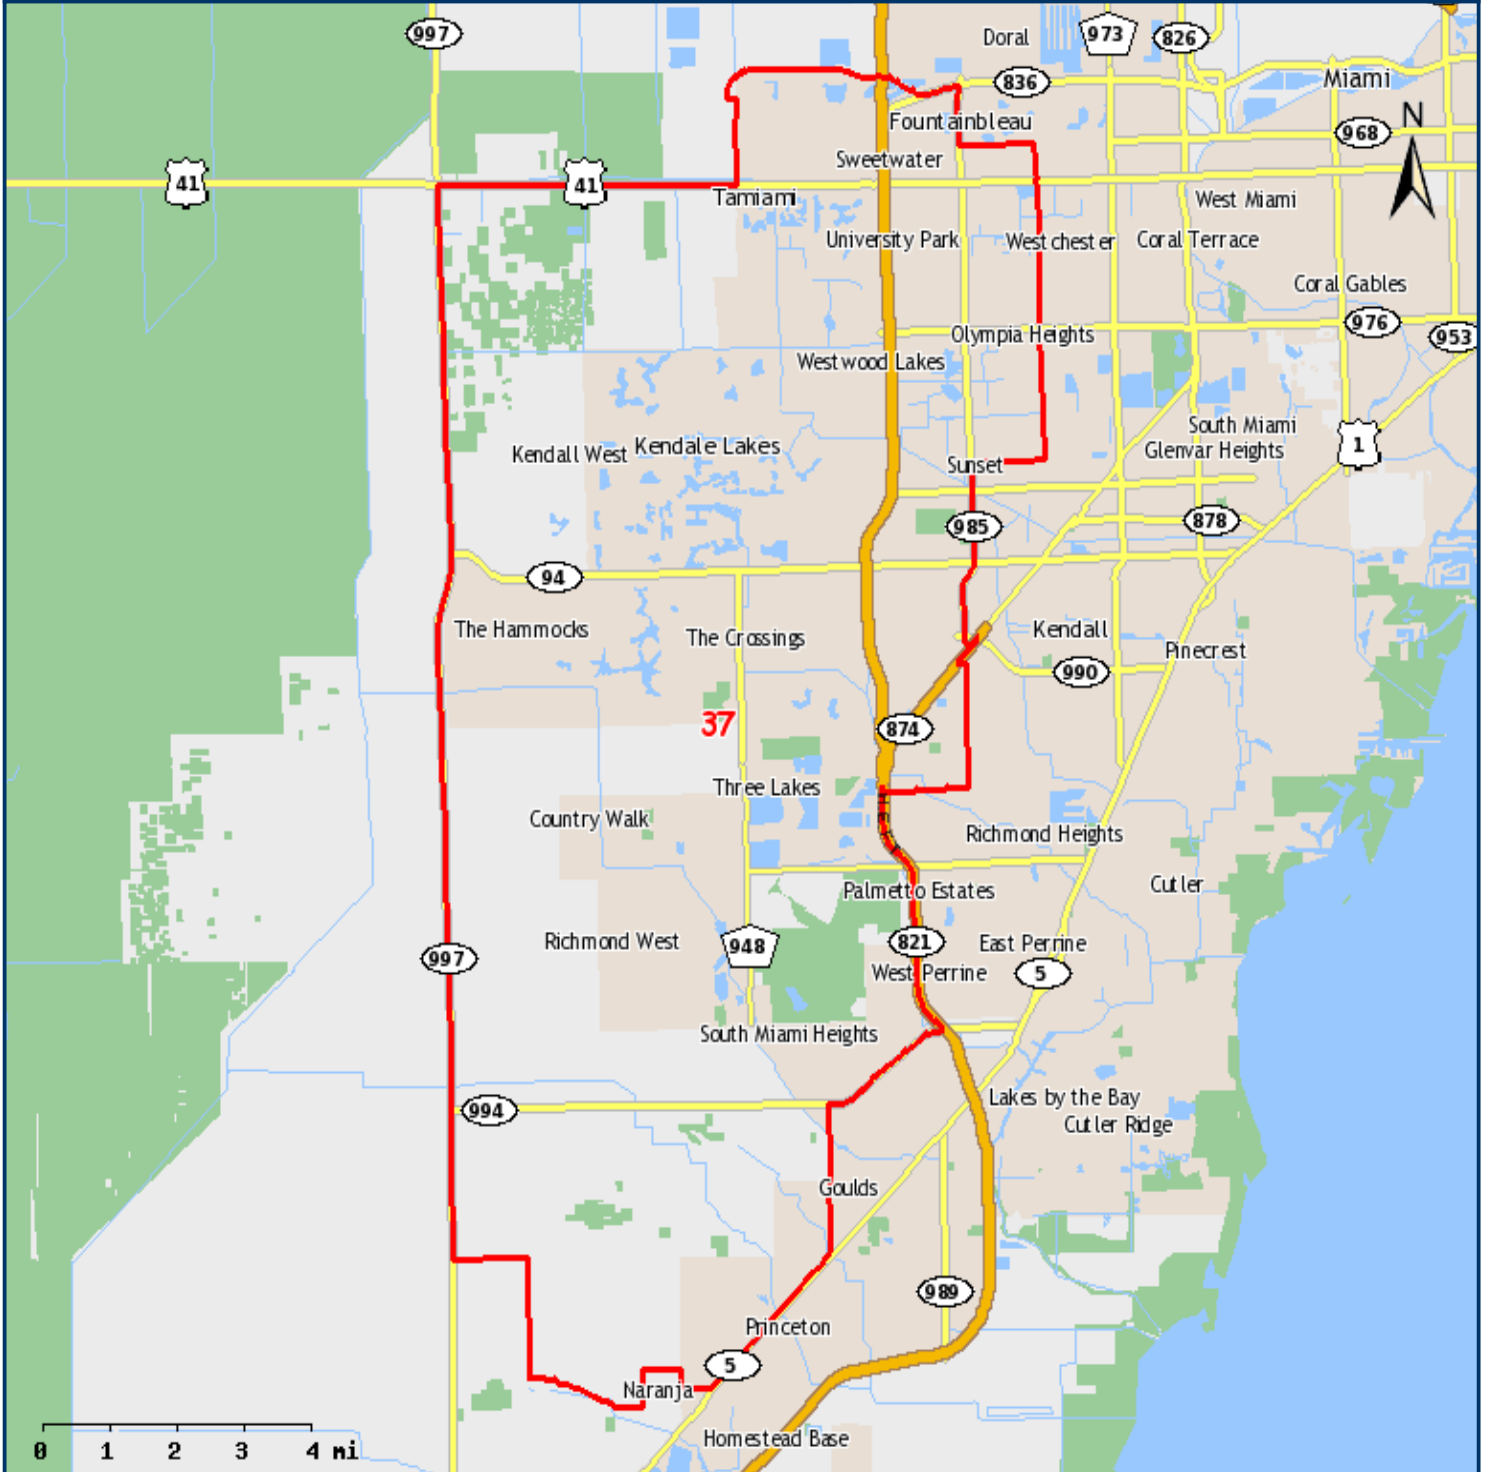

Senator Anitere Flores The Florida Senate, District 37

10691 N. Kendall Dr., Suite 309
Miami, FL 33176
(305) 270-6550

- State Senate
- Limited Access
- US Highways
- State Roads
- County Roads
- Local Roads
- County Boundary
- Inland Water
- Open Space
- Cities/Places

Map produced by:
The Florida Senate
404 S. Monroe St., Tallahassee, FL 32399-1100
Website: <http://www.flSenate.gov/redistricting>