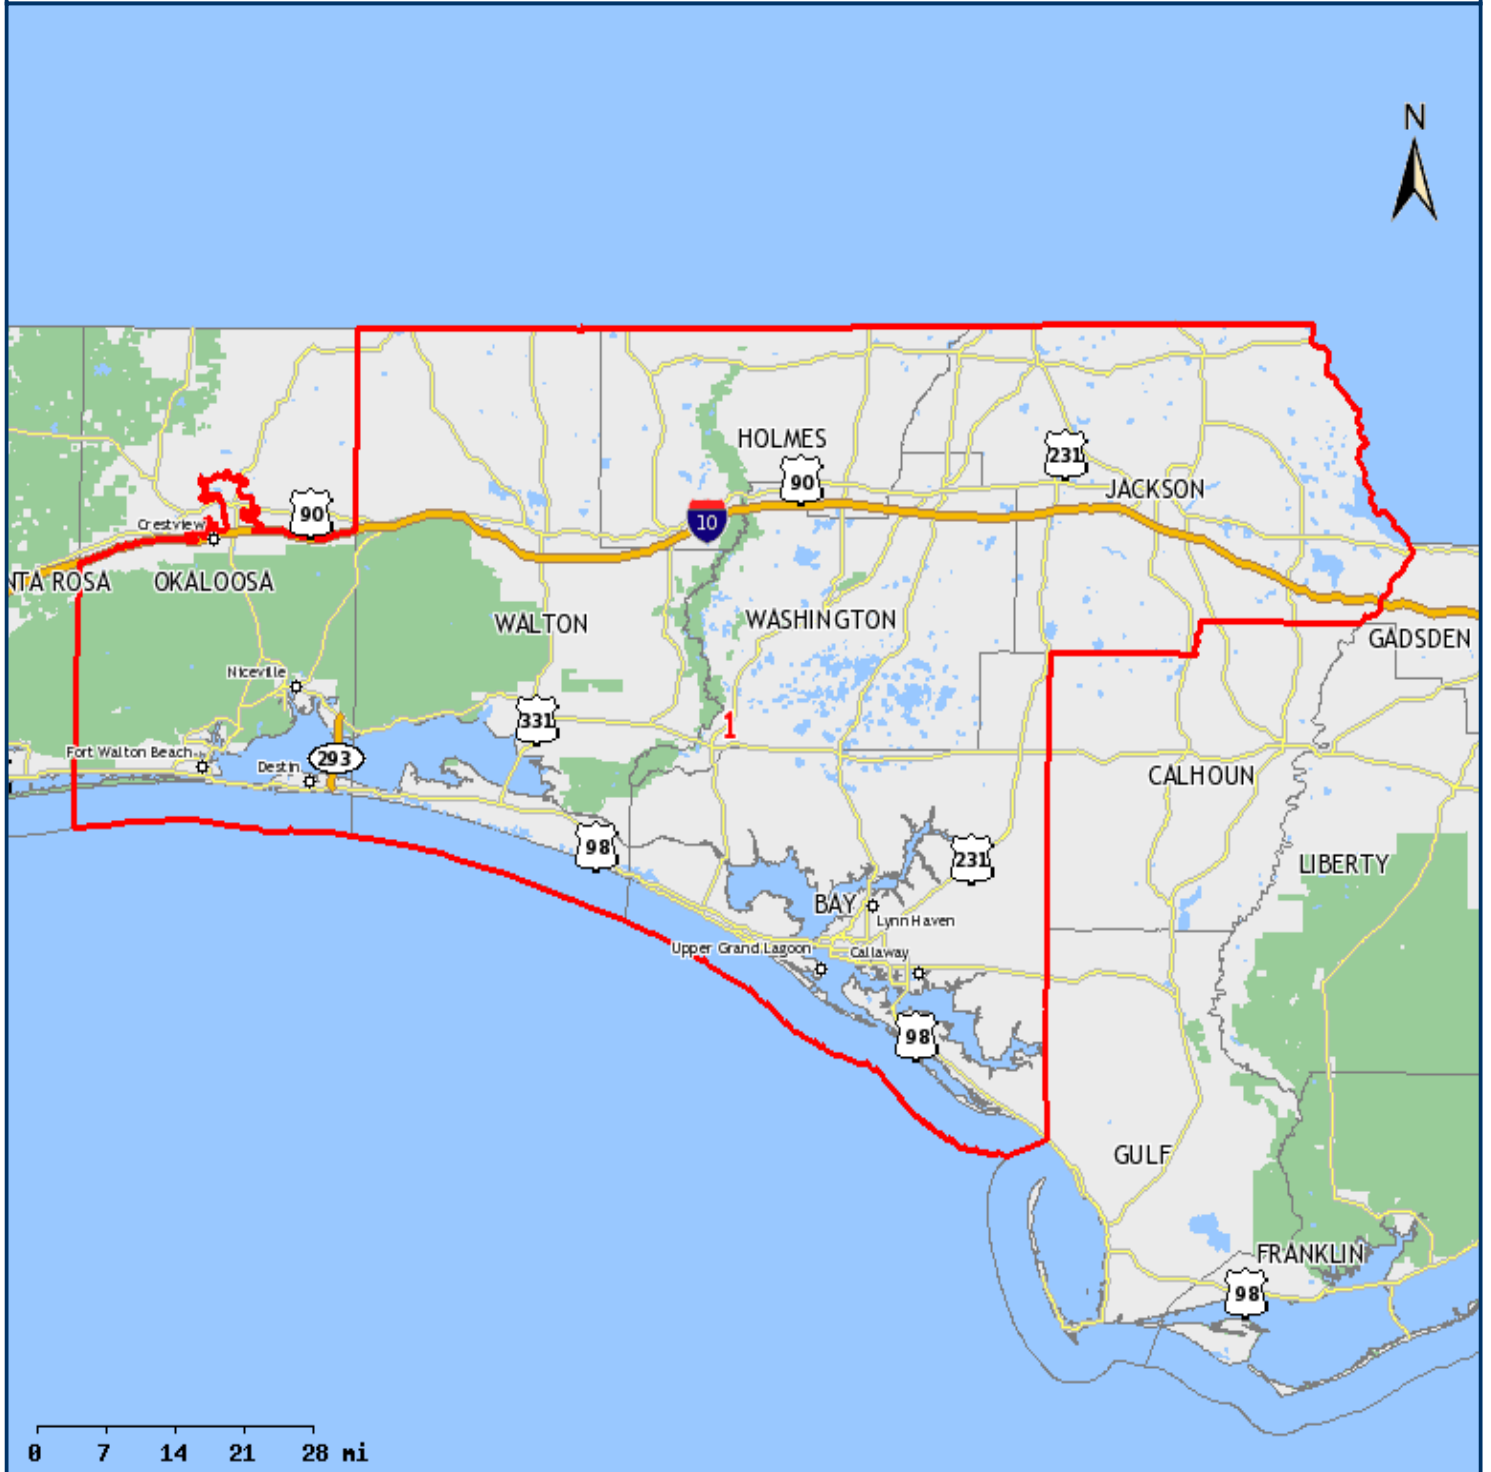

Senator Don Gaetz The Florida Senate, District 1

4300 Legendary Drive, Suite 230
Destin, FL 32541
(850) 897-5747

- State Senate
- Limited Access
- US Highways
- State Roads
- County Roads
- Local Roads
- County Boundary
- Inland Water
- Open Space
- Cities/Places

Map produced by:
The Florida Senate
404 S. Monroe St., Tallahassee, FL 32399-1100
Website: <http://www.flSenate.gov/redistricting>

04/08/2015