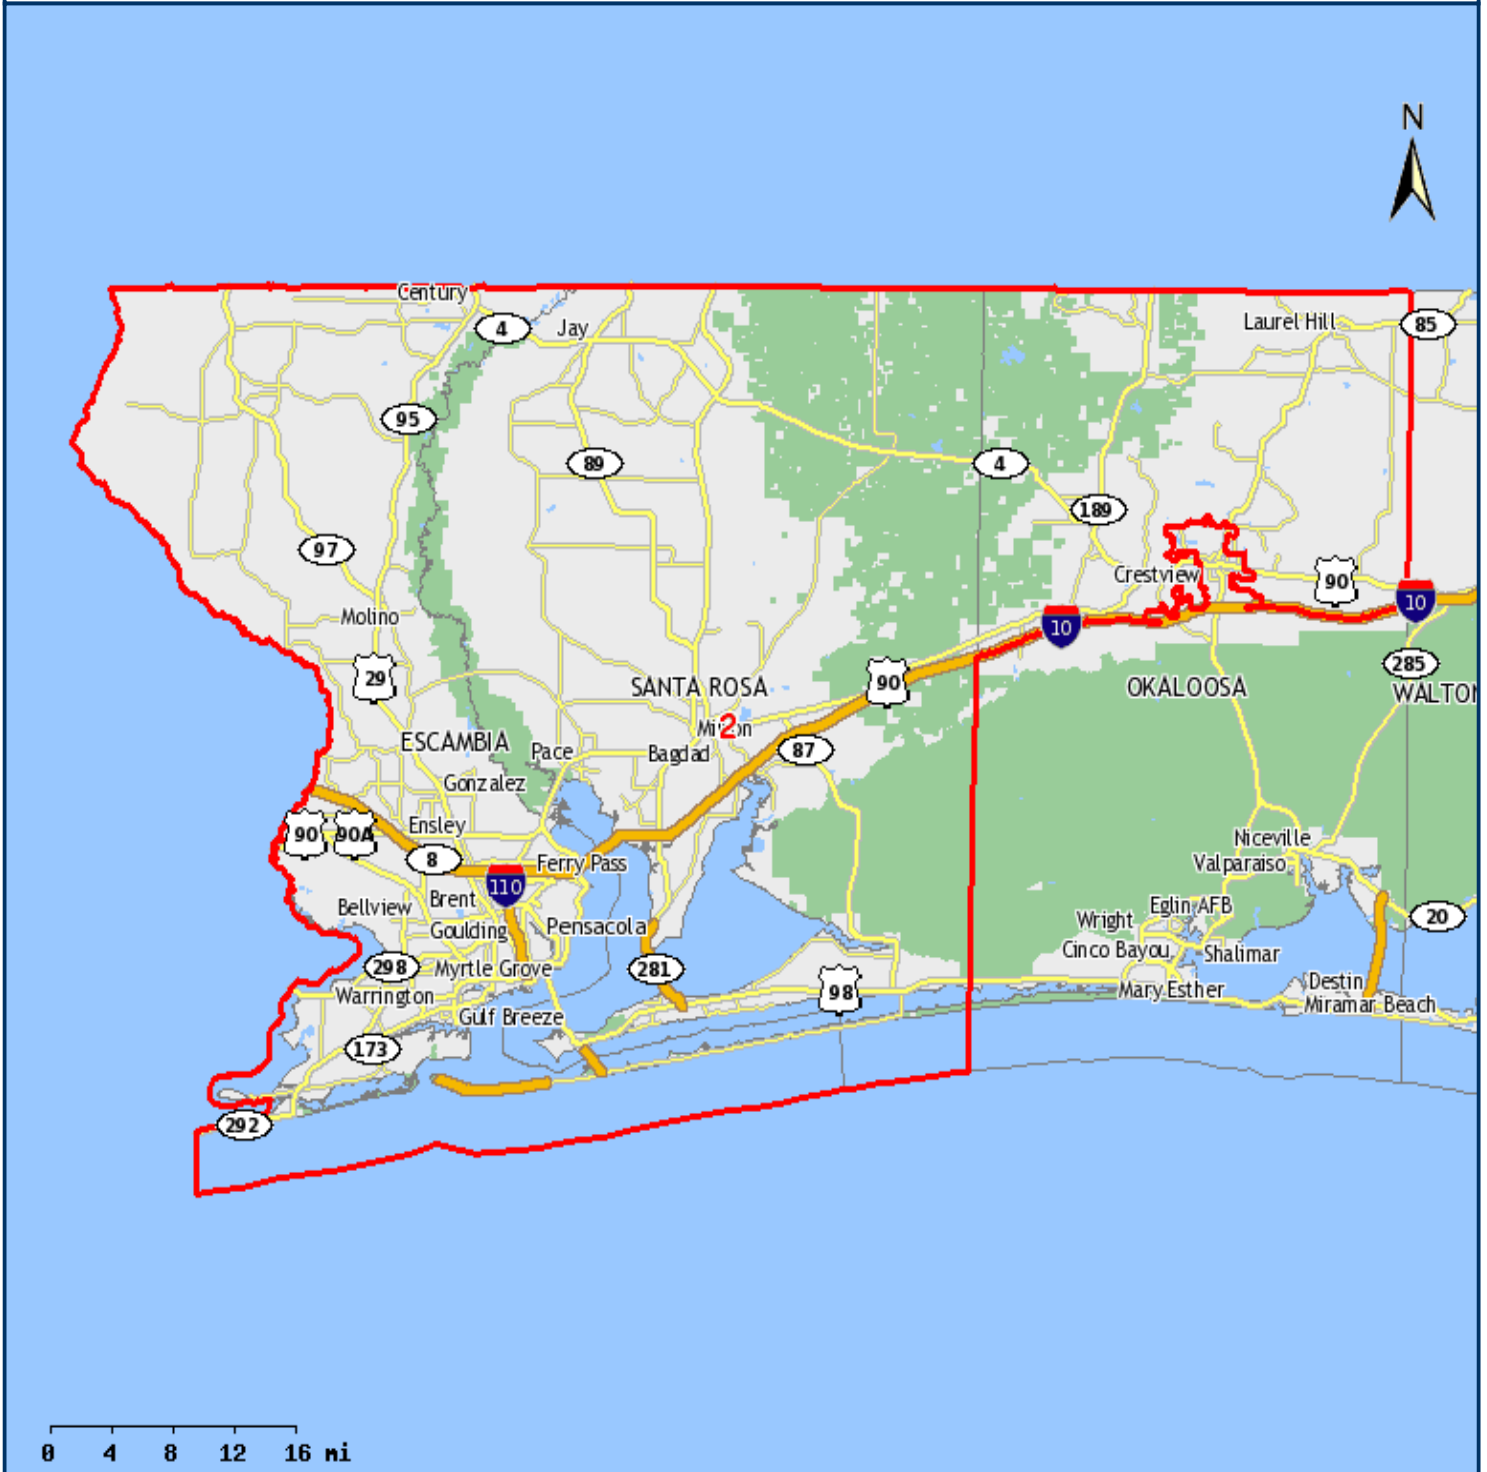

Senator Greg Evers The Florida Senate, District 2

209 E. Zaragoza Street
Pensacola, FL 32502-6048
(850) 595-0213

- State Senate
- Limited Access
- US Highways
- State Roads
- County Roads
- Local Roads
- County Boundary
- Inland Water
- Open Space
- Cities/Places

Map produced by:
The Florida Senate
404 S. Monroe St., Tallahassee, FL 32399-1100
Website: <http://www.flSenate.gov/redistricting>

04/08/2015