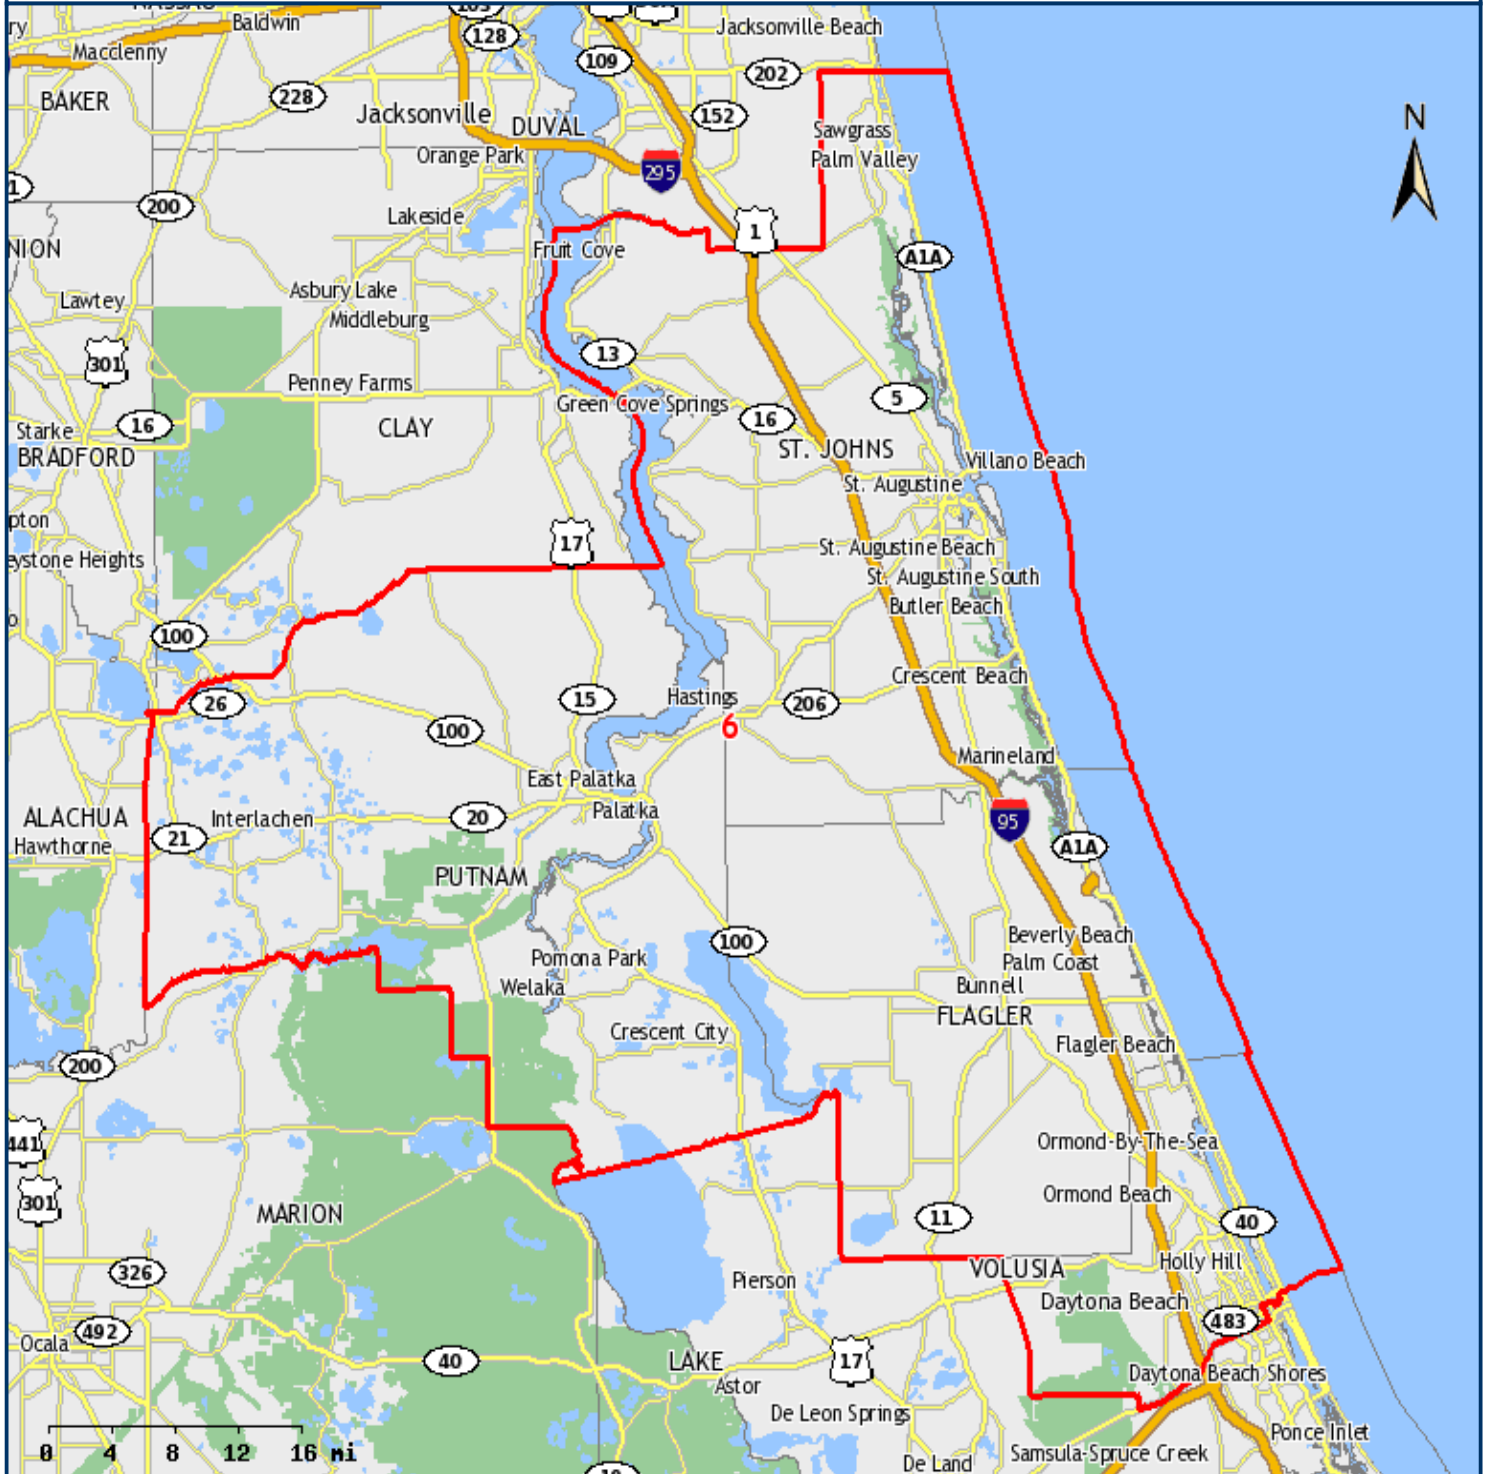

Senator Travis Hutson The Florida Senate, District 6

404 South Monroe Street
Tallahassee, FL 32399-1100
(850) 487-5006

- State Senate
- Limited Access
- US Highways
- State Roads
- County Roads
- Local Roads
- County Boundary
- Inland Water
- Open Space
- Cities/Places

Map produced by:
The Florida Senate
404 S. Monroe St., Tallahassee, FL 32399-1100
Website: <http://www.flsenate.gov/redistricting>