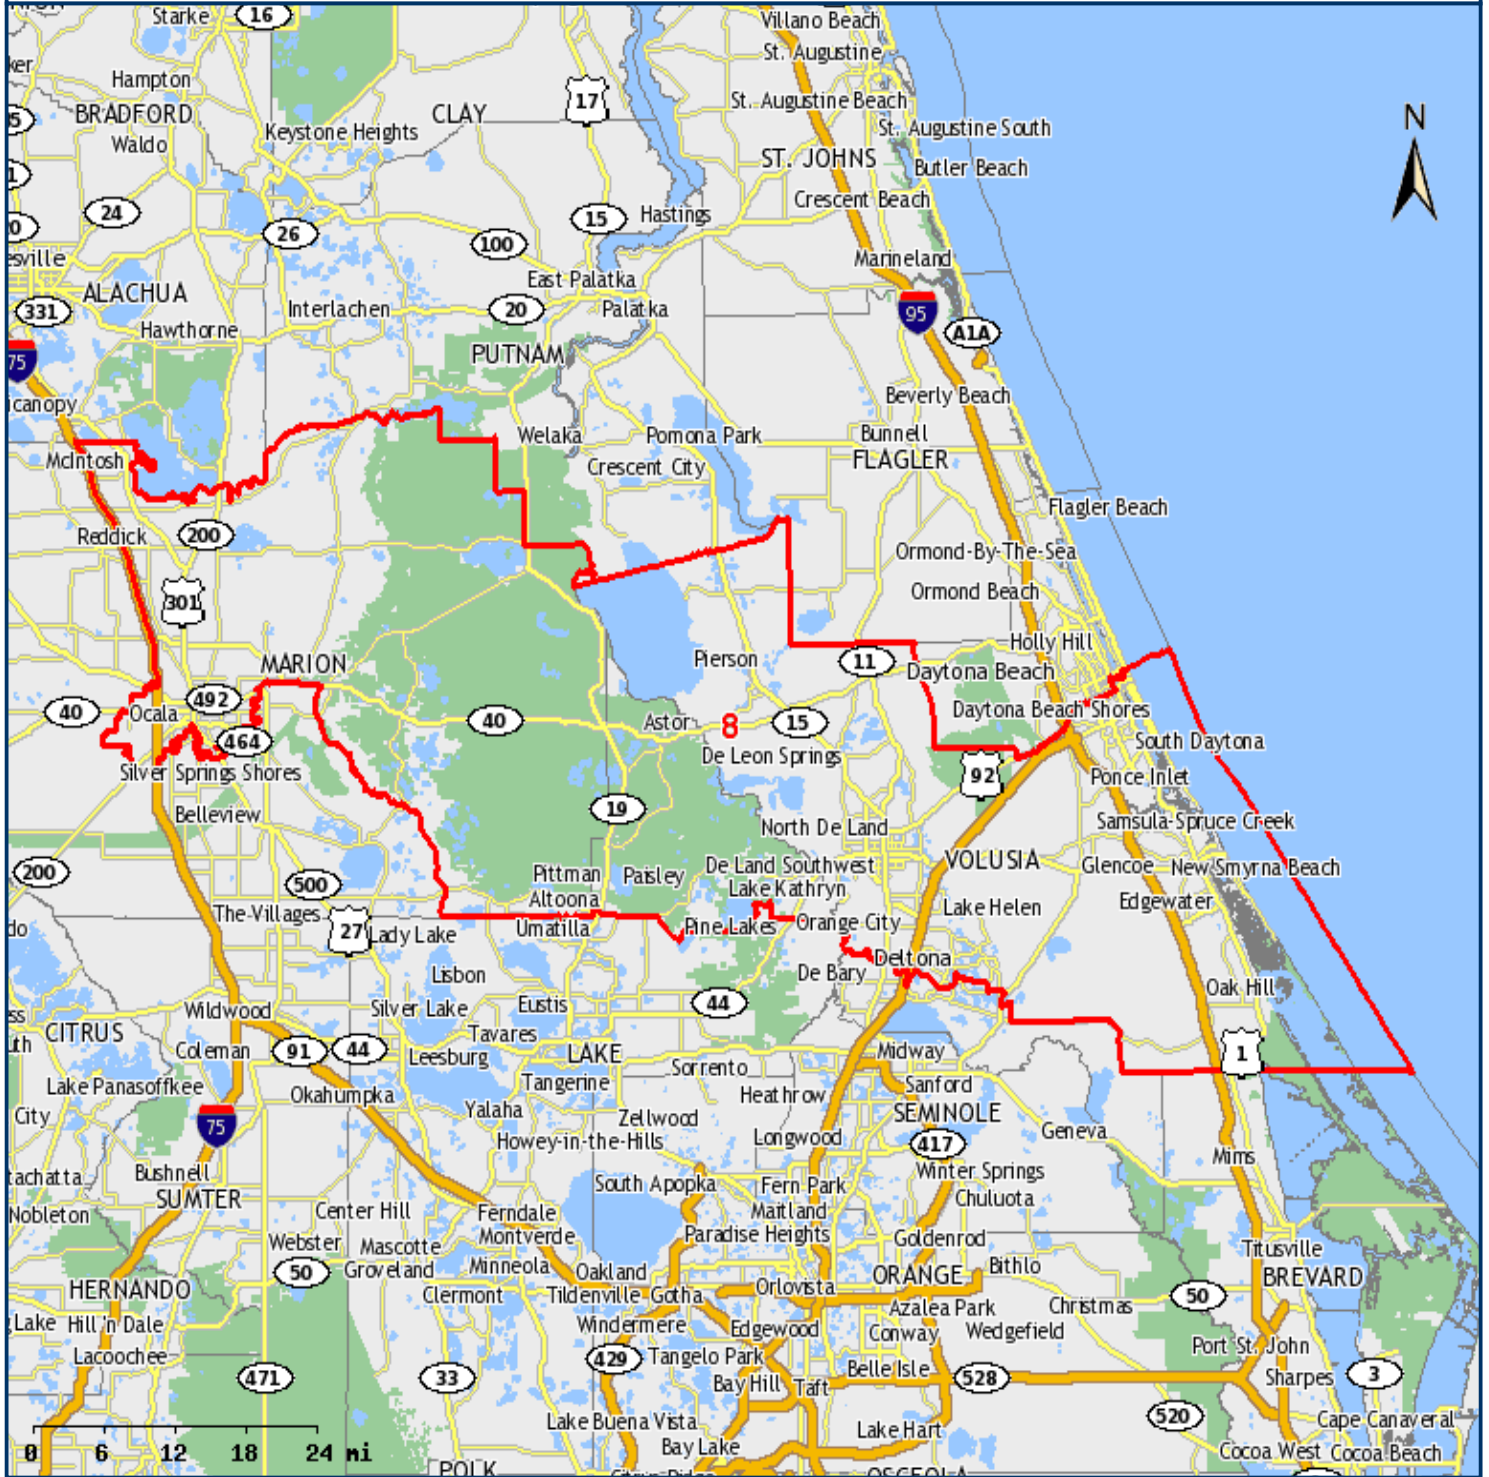

Senator Dorothy L. Hukill The Florida Senate, District 8

209 Dunlawton Avenue, Unit 17
Port Orange, FL 32127
(386) 304-7630

- State Senate
- Limited Access
- US Highways
- State Roads
- County Roads
- Local Roads
- County Boundary
- Inland Water
- Open Space
- Cities/Places

Map produced by:
The Florida Senate
404 S. Monroe St., Tallahassee, FL 32399-1100
Website: <http://www.flsenate.gov/redistricting>