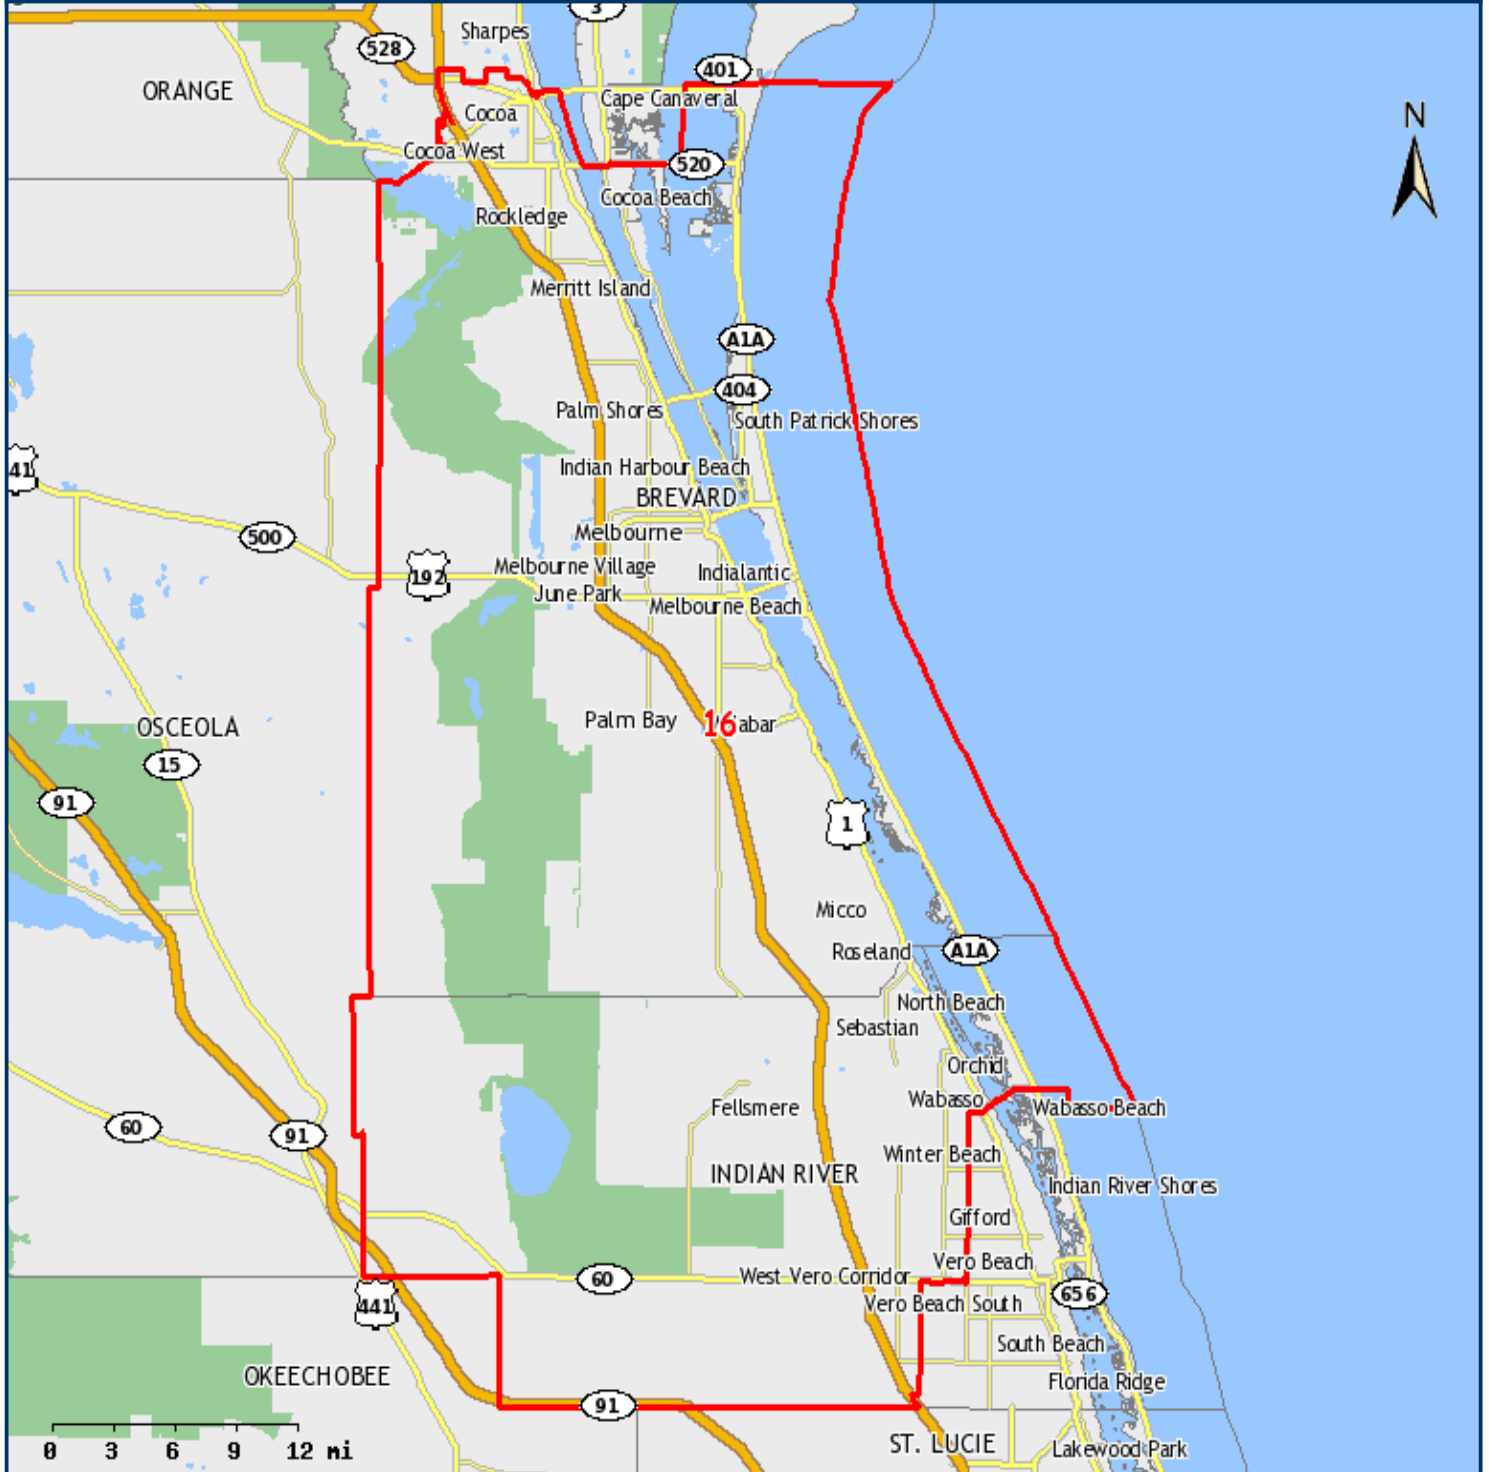

Senator Thad Altman The Florida Senate, District 16

8910 Astronaut Boulevard, Suite 210
Cape Canaveral, FL 32920
(321) 868-2132

- State Senate
- Limited Access
- US Highways
- State Roads
- County Roads
- Local Roads
- County Boundary
- Inland Water
- Open Space
- Cities/Places

Map produced by:
The Florida Senate
404 S. Monroe St., Tallahassee, FL 32399-1100
Website: <http://www.flsenate.gov/redistricting>