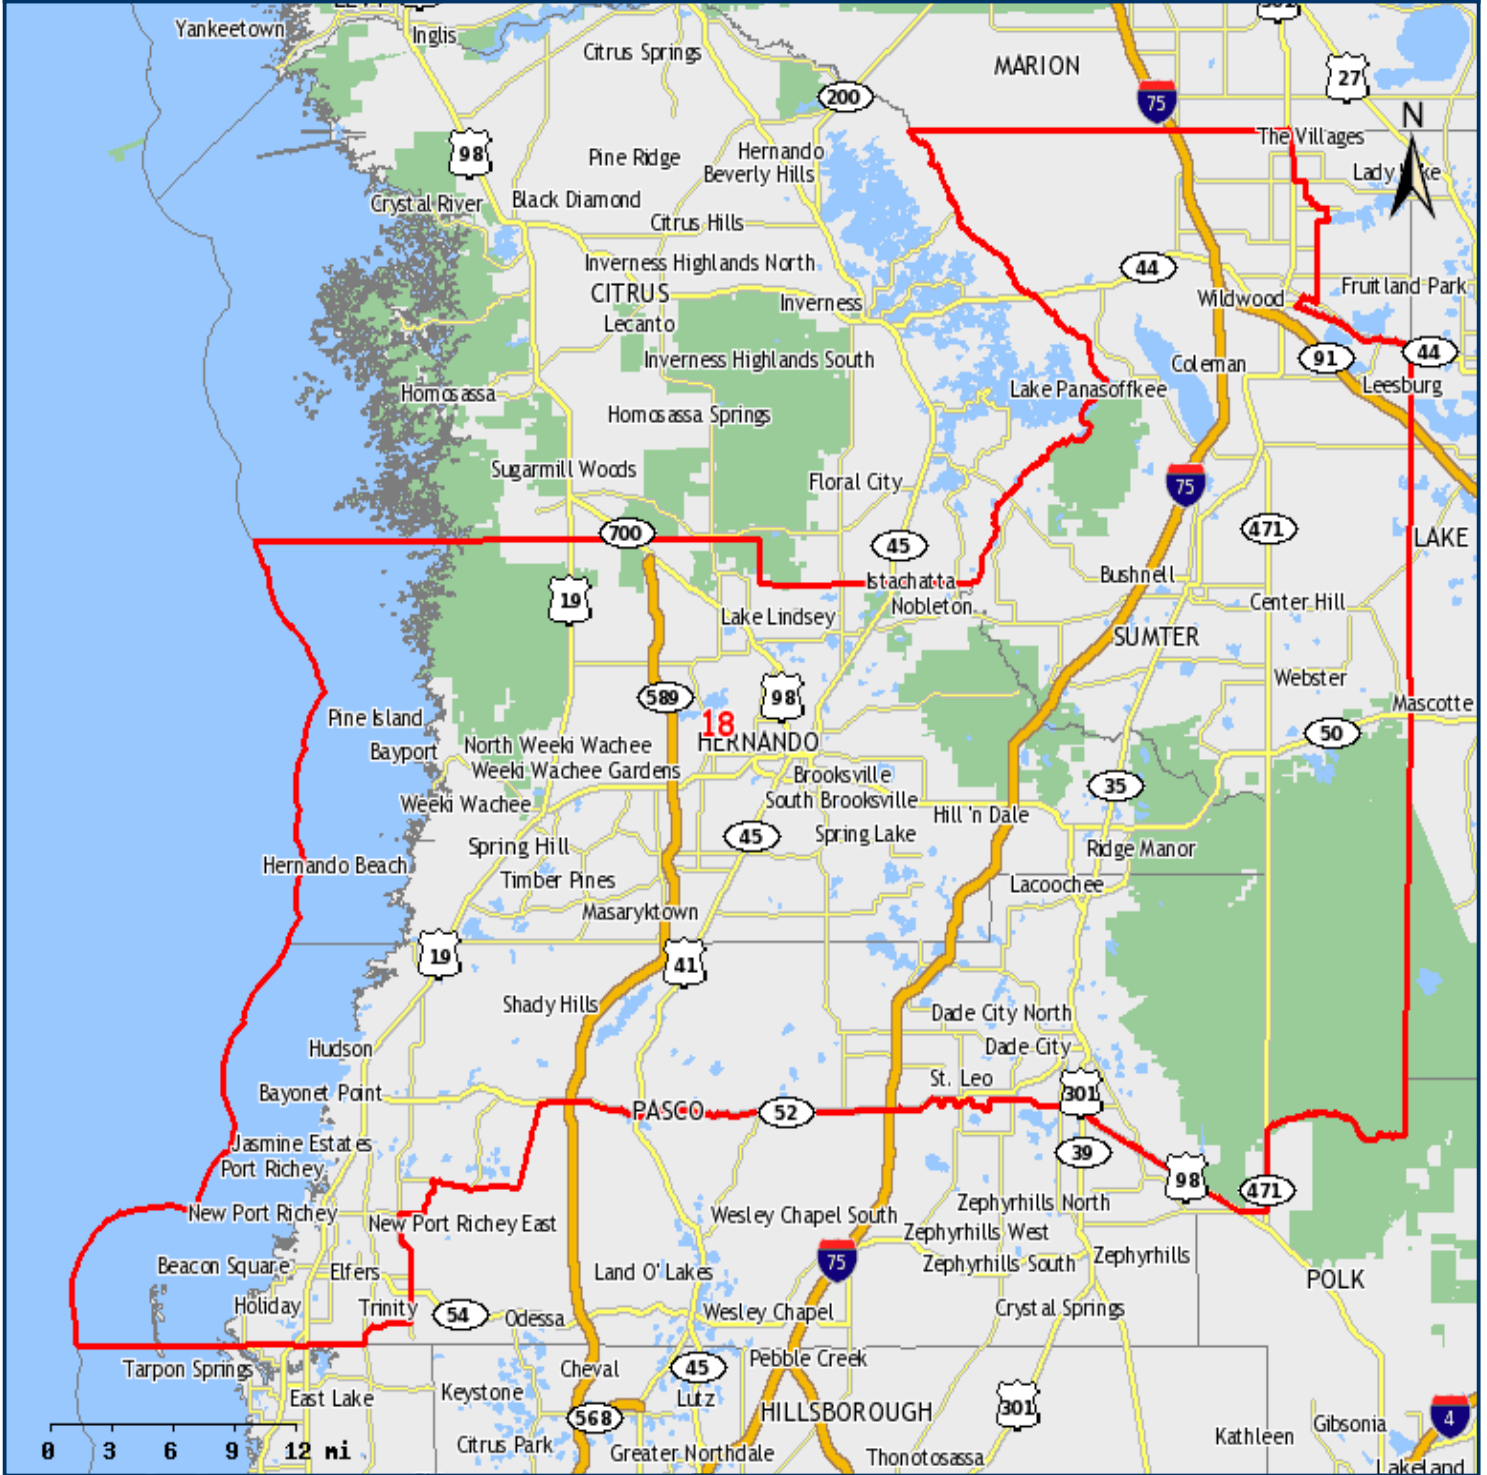

Senator Wilton Simpson The Florida Senate, District 18

5612 Grand Boulevard, (Post Office Box 787)
New Port Richey, FL 34656
(727) 816-1120

- State Senate
- Limited Access
- US Highways
- State Roads
- County Roads
- Local Roads
- County Boundary
- Inland Water
- Open Space
- Cities/Places

Map produced by:
The Florida Senate
404 S. Monroe St., Tallahassee, FL 32399-1100
Website: <http://www.flsenate.gov/redistricting>