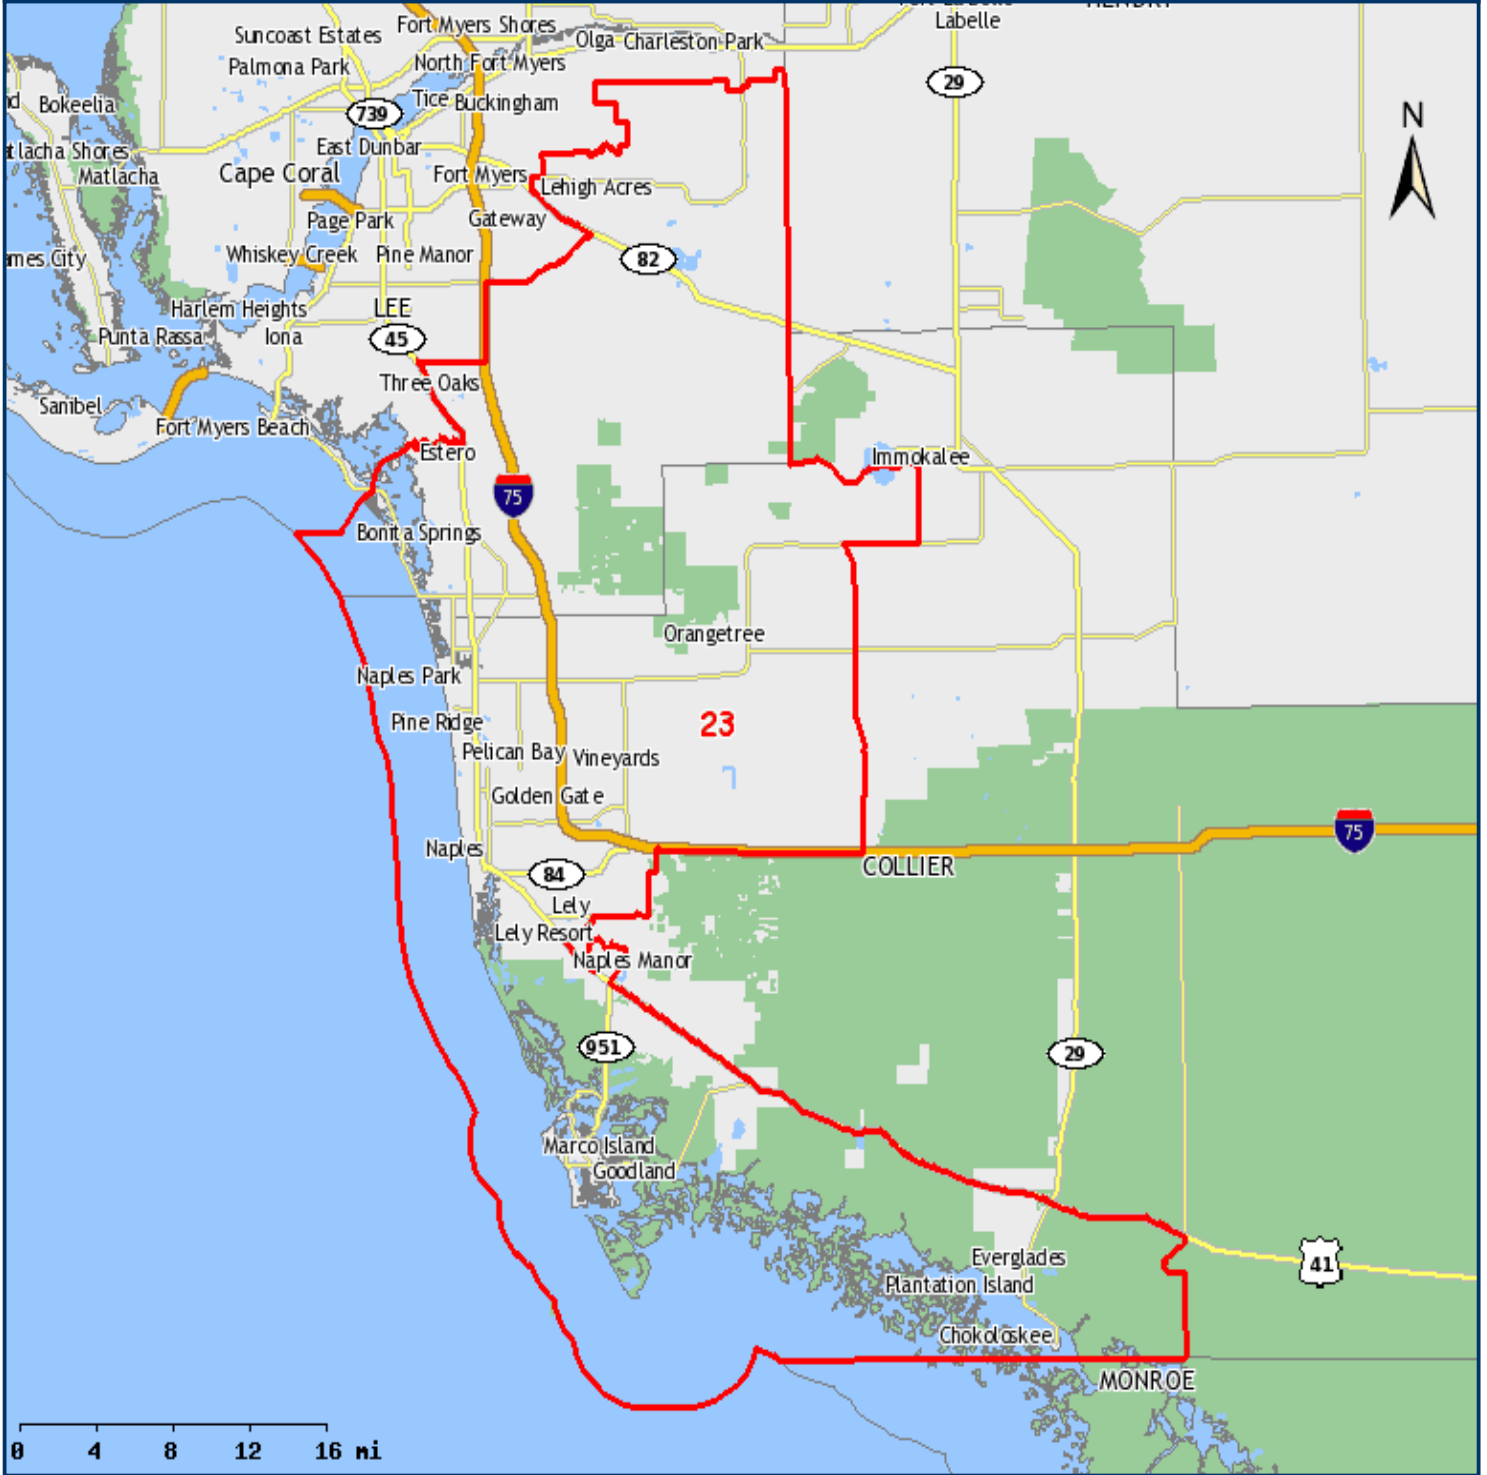

Senator Garrett Richter The Florida Senate, District 23

3299 East Tamiami Trail, Suite 203
Naples, FL 34112-4961
(239) 417-6205

- State Senate
- Limited Access
- US Highways
- State Roads
- County Roads
- Local Roads
- County Boundary
- Inland Water
- Open Space
- Cities/Places

Map produced by:
The Florida Senate
404 S. Monroe St., Tallahassee, FL 32399-1100
Website: <http://www.flsenate.gov/redistricting>

04/08/2015