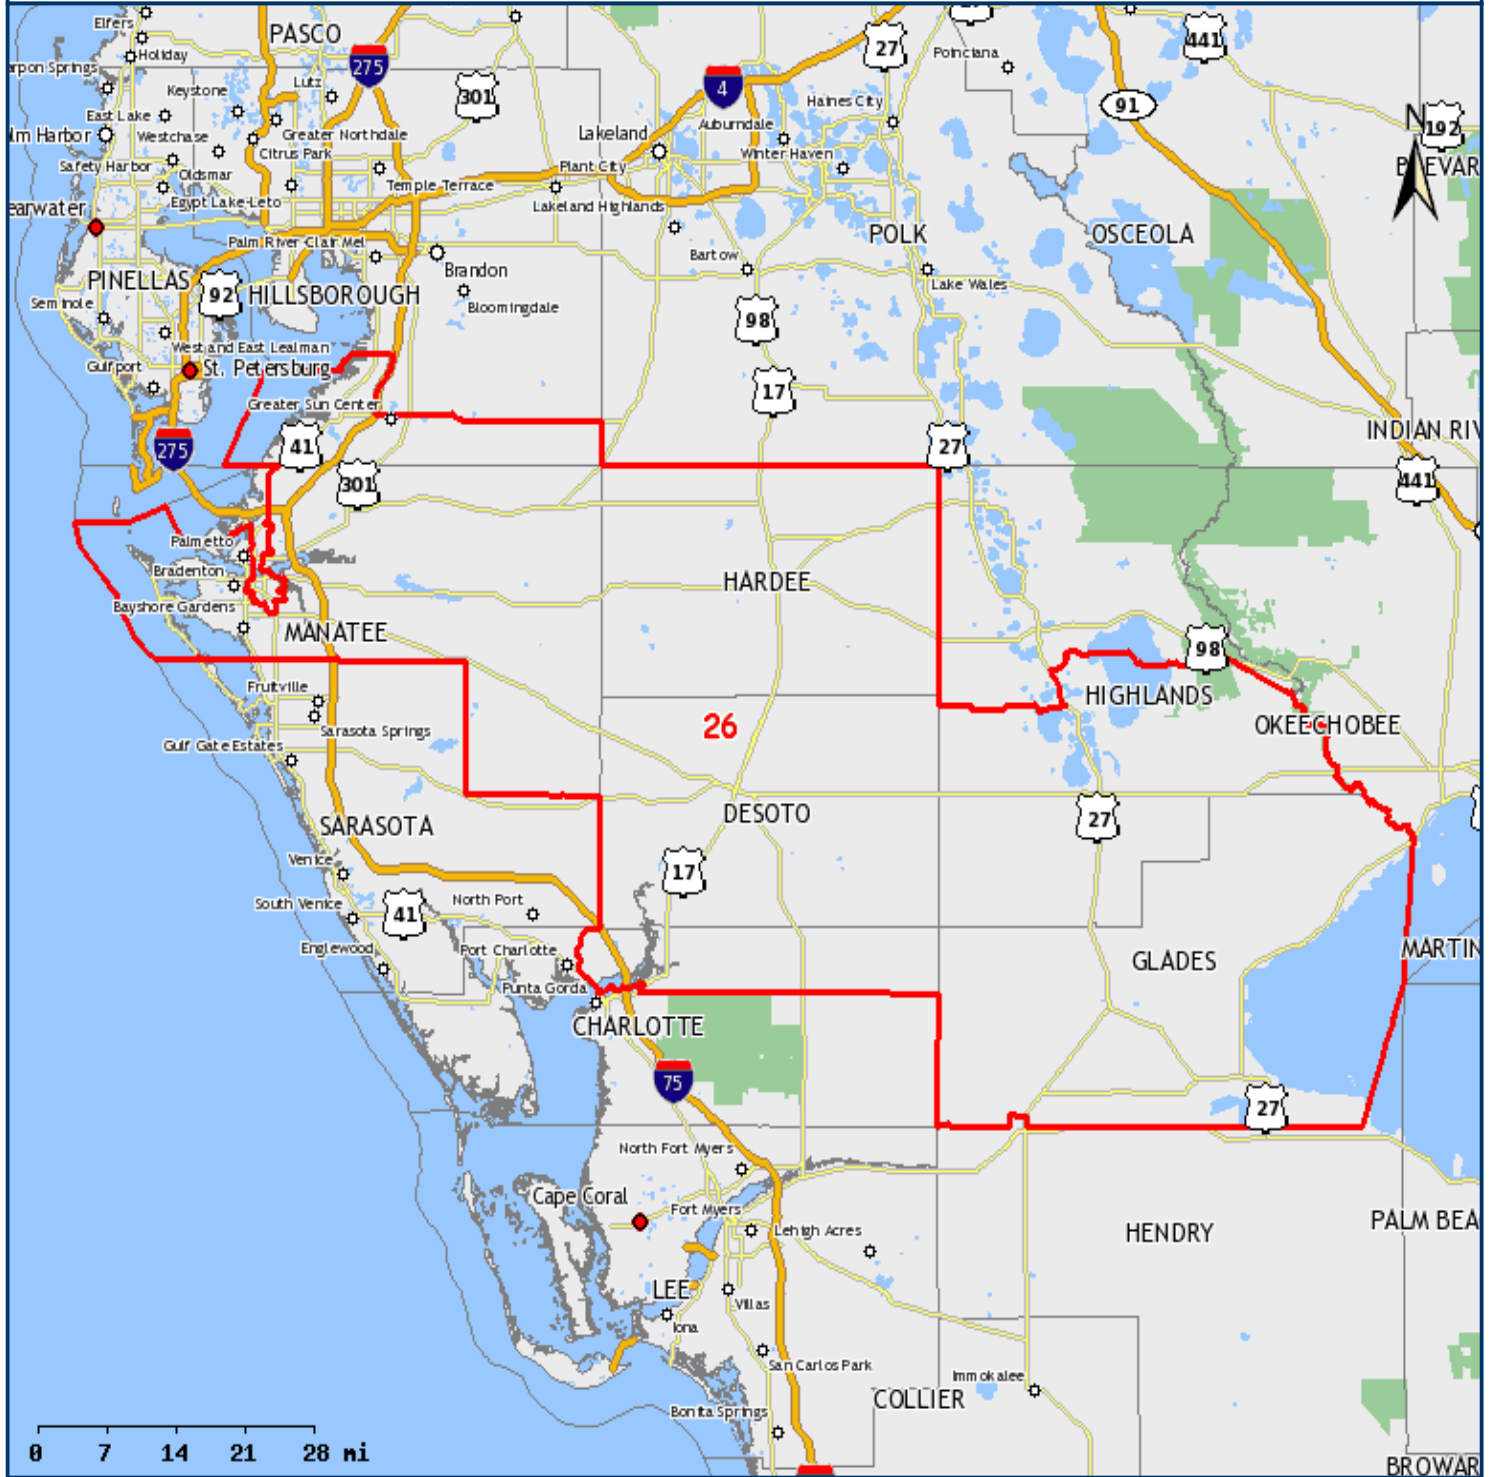

Senator Bill Galvano The Florida Senate, District 26

1023 Manatee Avenue West, Suite 201
Bradenton, FL 34205
(941) 741-3401

- State Senate
- Limited Access
- US Highways
- State Roads
- County Roads
- Local Roads
- County Boundary
- Inland Water
- Open Space
- Cities/Places

Map produced by:
The Florida Senate
404 S. Monroe St., Tallahassee, FL 32399-1100
Website: <http://www.flsenate.gov/redistricting>

04/08/2015