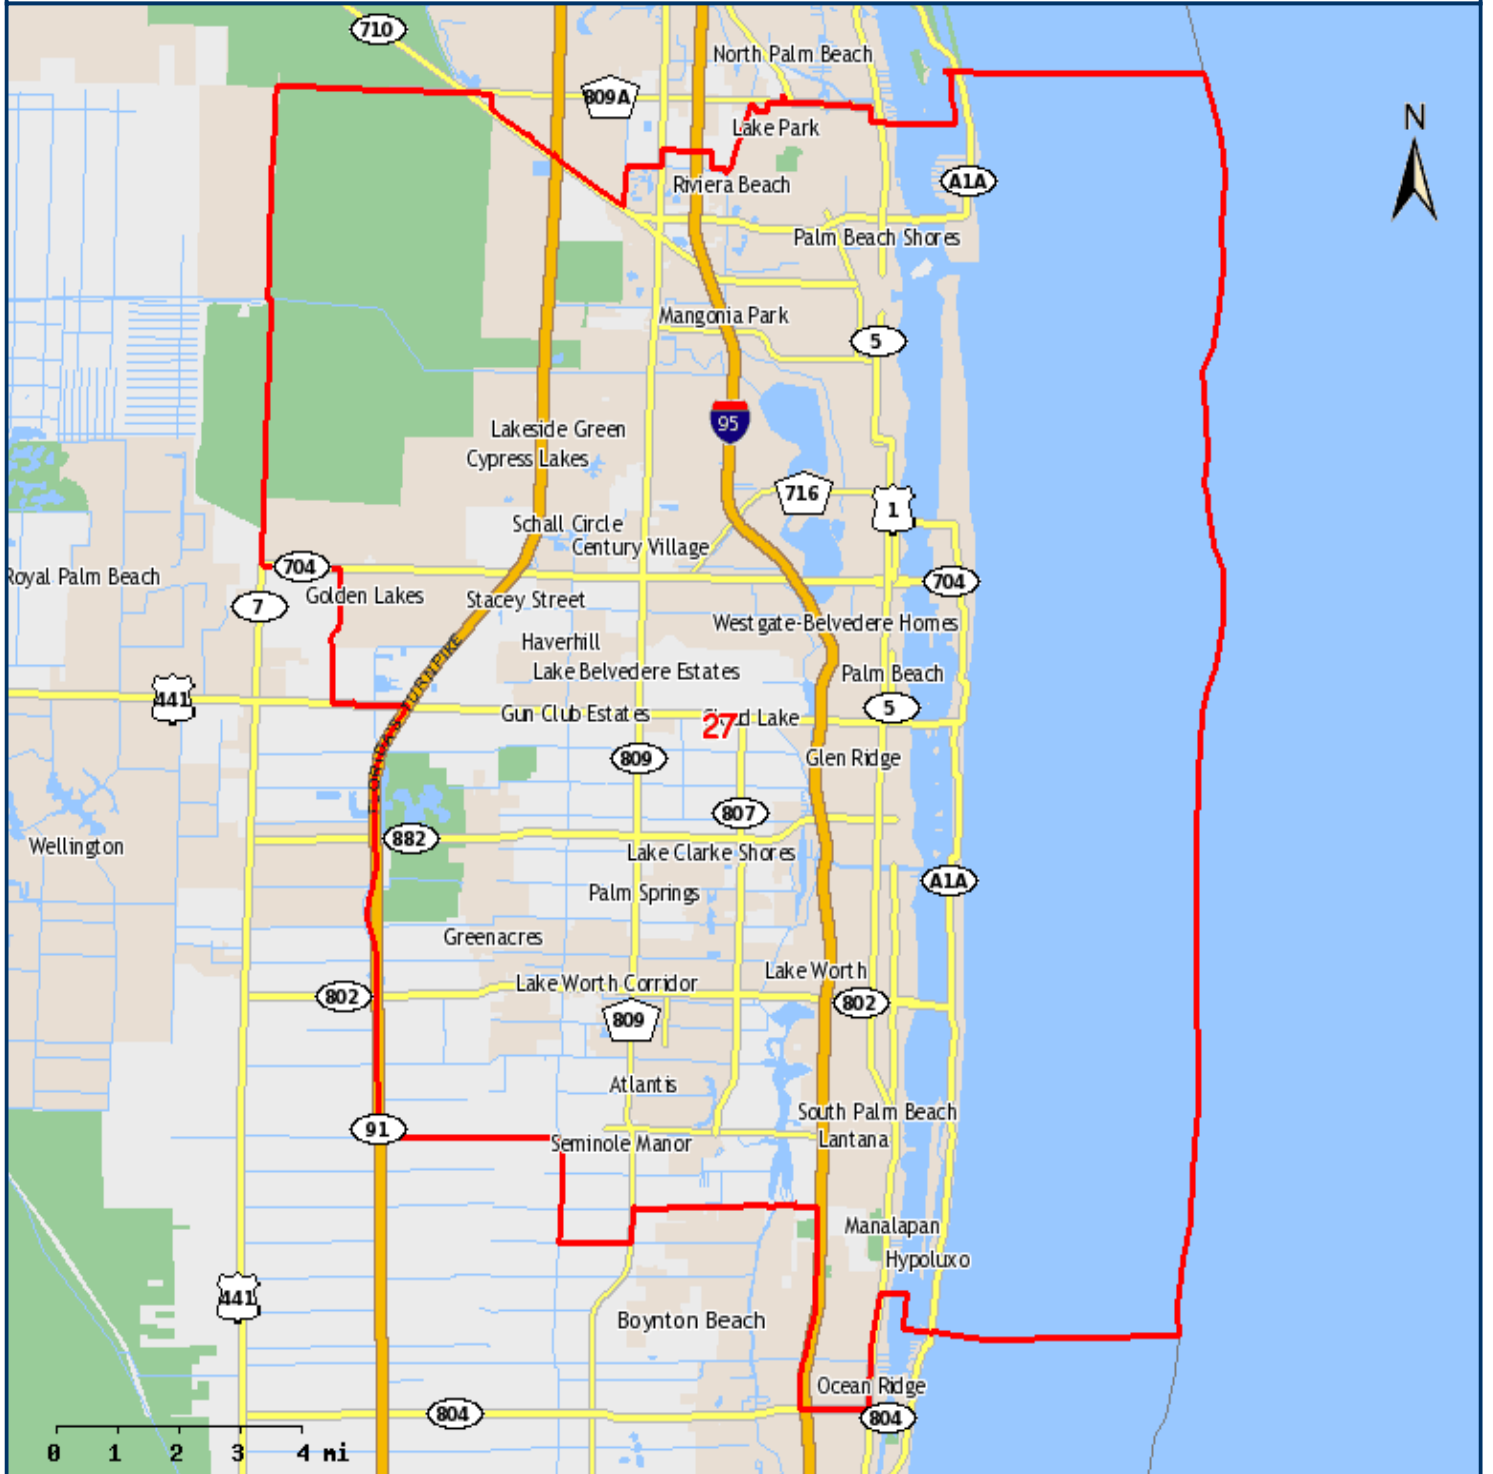

Senator Jeff Clemens The Florida Senate, District 27

508 Lake Avenue, Unit C
Lake Worth, FL 33460
(561) 540-1140

- State Senate
- Limited Access
- US Highways
- State Roads
- County Roads
- Local Roads
- County Boundary
- Inland Water
- Open Space
- Cities/Places

Map produced by:
The Florida Senate
404 S. Monroe St., Tallahassee, FL 32399-1100
Website: <http://www.flsenate.gov/redistricting>