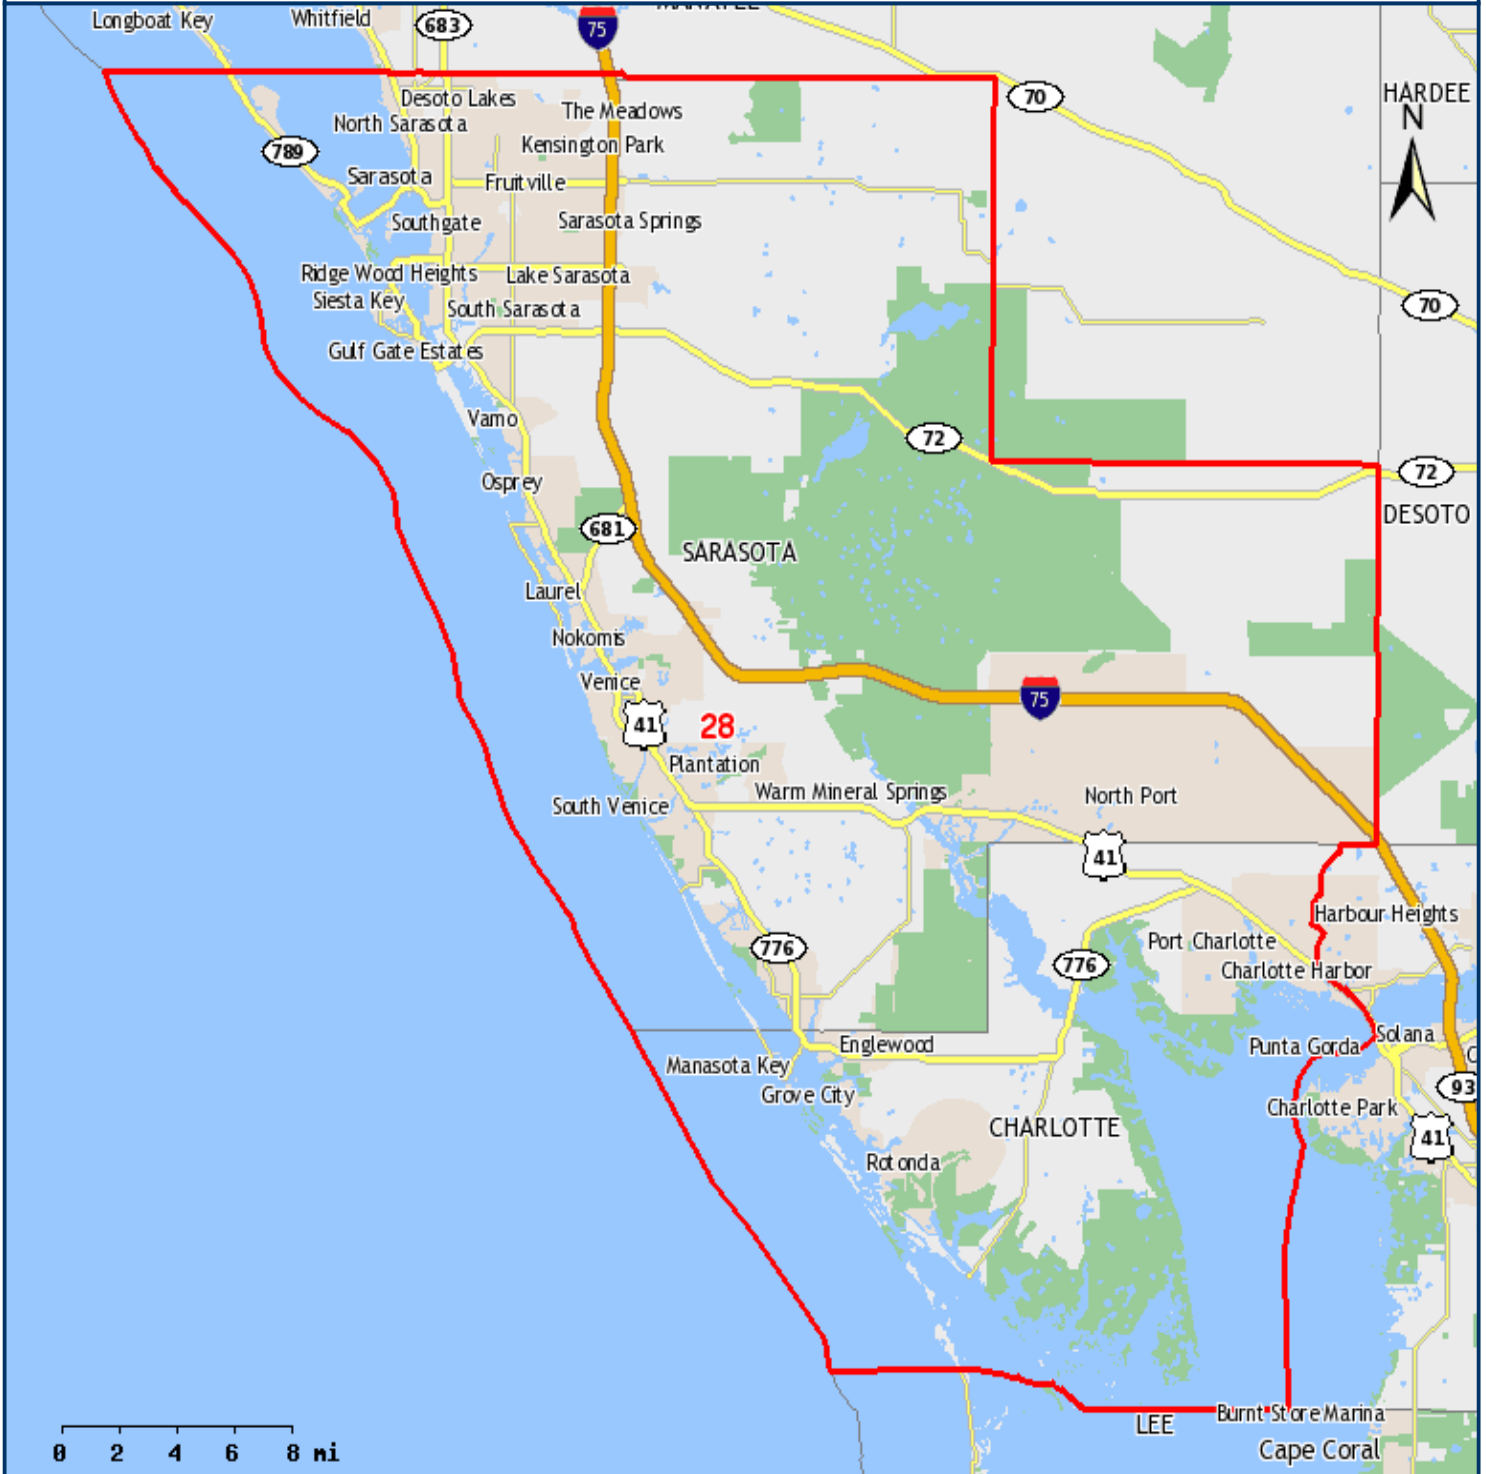

# Senator Nancy C. Detert The Florida Senate, District 28

417 Commercial Court, Suite D  
Venice, FL 34292  
(941) 480-3547

- State Senate
- Limited Access
- US Highways
- State Roads
- County Roads
- Local Roads
- County Boundary
- Inland Water
- Open Space
- Cities/Places

Map produced by:  
The Florida Senate  
404 S. Monroe St., Tallahassee, FL 32399-1100  
Website: <http://www.flSenate.gov/redistricting>

04/08/2015