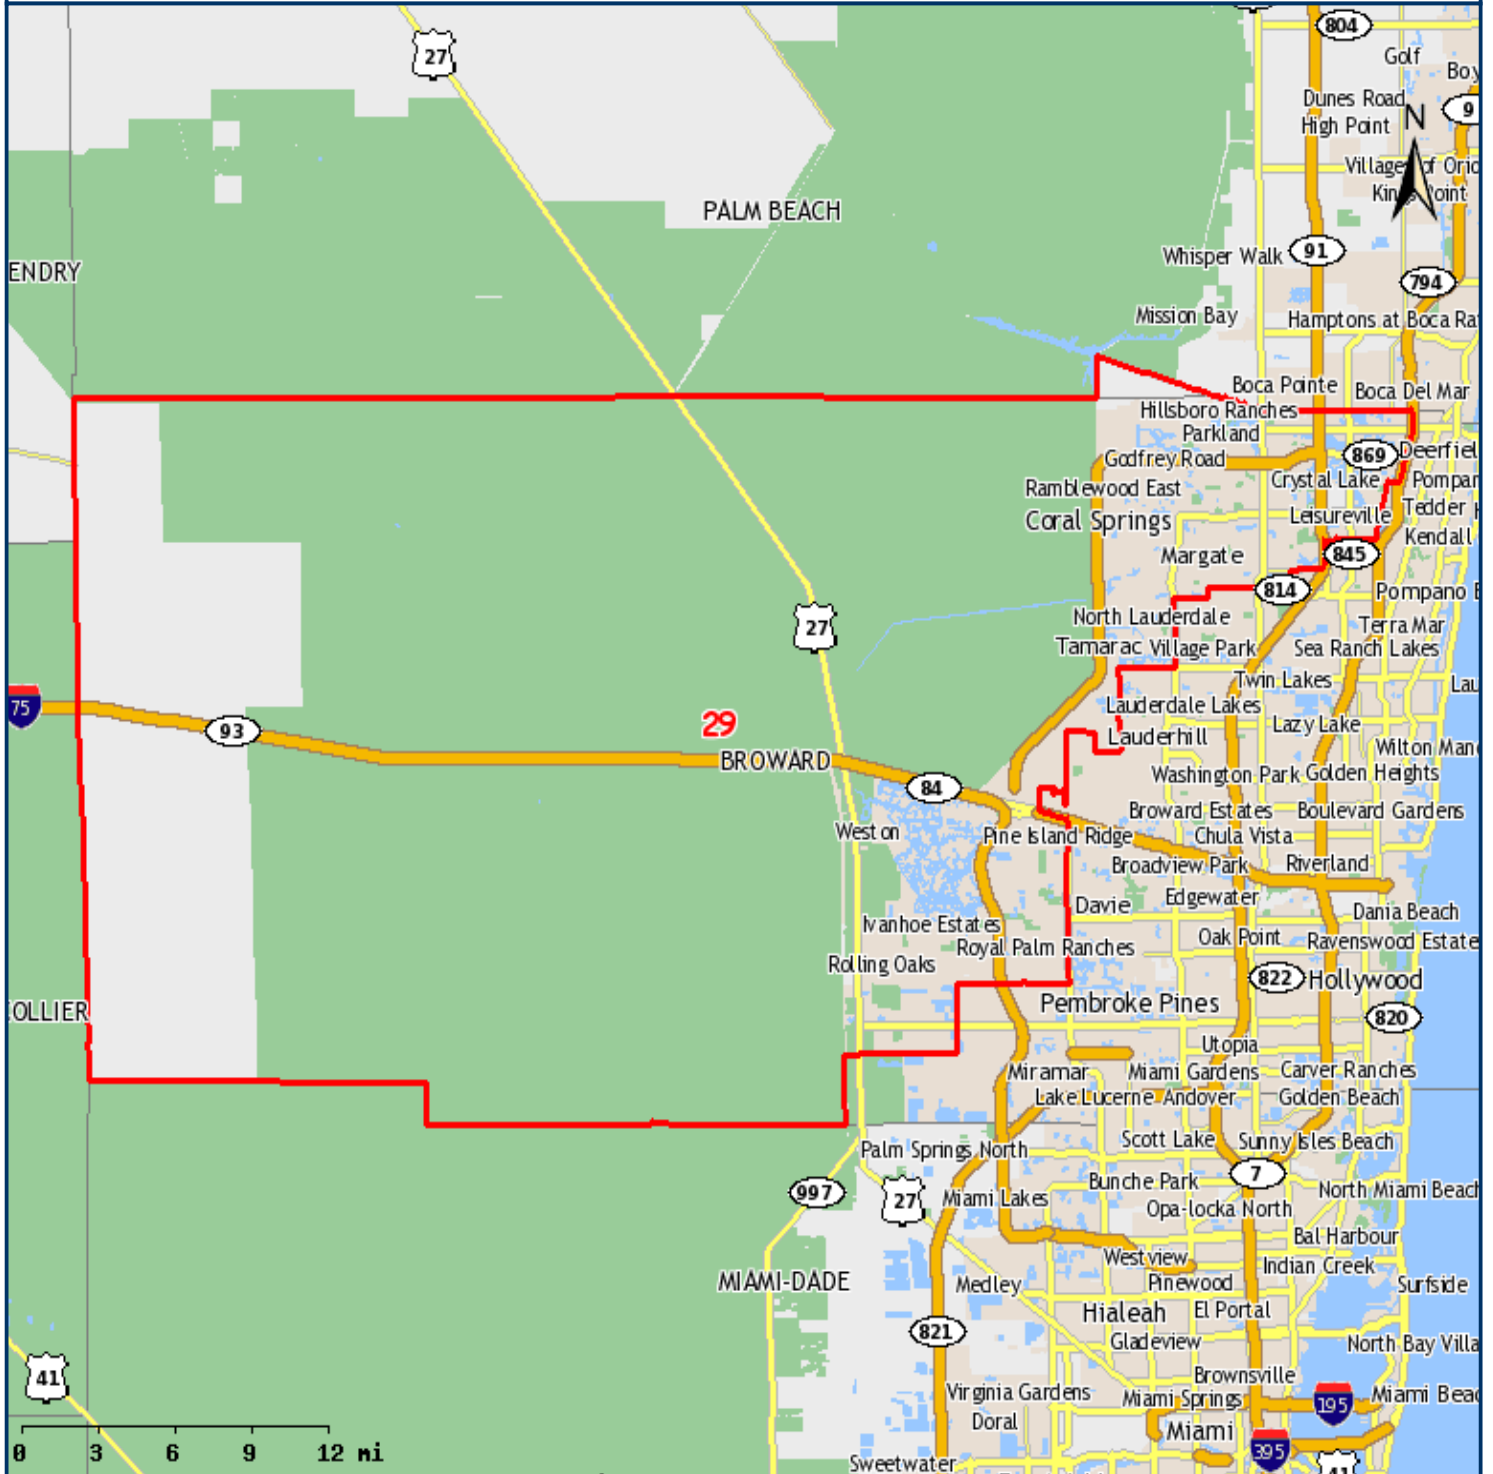

Senator Jeremy Ring The Florida Senate, District 29

5790 Margate Boulevard
Margate, FL 33063
(954) 917-1392

- State Senate
- Limited Access
- US Highways
- State Roads
- County Roads
- Local Roads
- County Boundary
- Inland Water
- Open Space
- Cities/Places

Map produced by:
The Florida Senate
404 S. Monroe St., Tallahassee, FL 32399-1100
Website: <http://www.flSenate.gov/redistricting>

04/08/2015