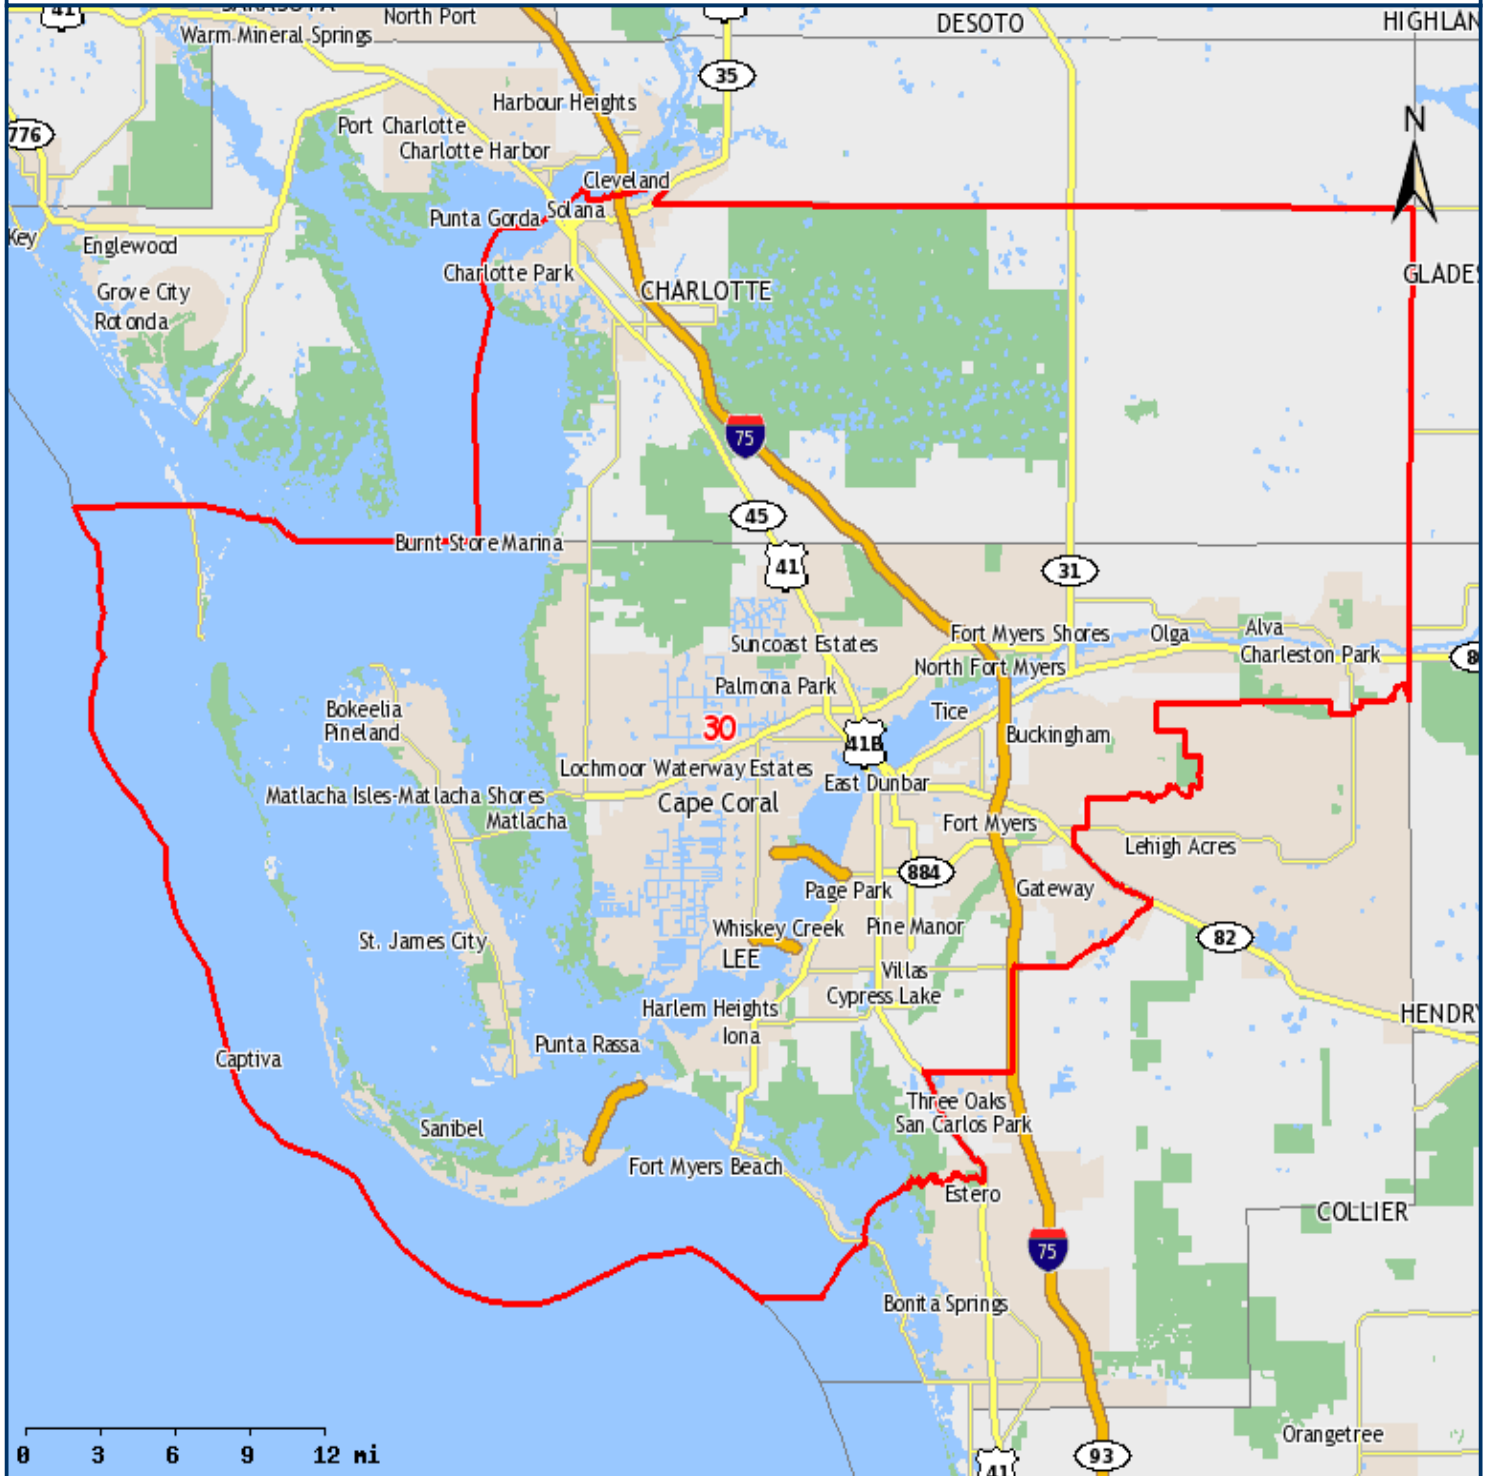

Senator Lizbeth Benacquisto The Florida Senate, District 30

2310 First Street, Unit 305
Fort Myers, FL 33901
(239) 338-2570

- State Senate
- Limited Access
- US Highways
- State Roads
- County Roads
- Local Roads
- County Boundary
- Inland Water
- Open Space
- Cities/Places

Map produced by:
The Florida Senate
404 S. Monroe St., Tallahassee, FL 32399-1100
Website: <http://www.flsenate.gov/redistricting>

04/08/2015