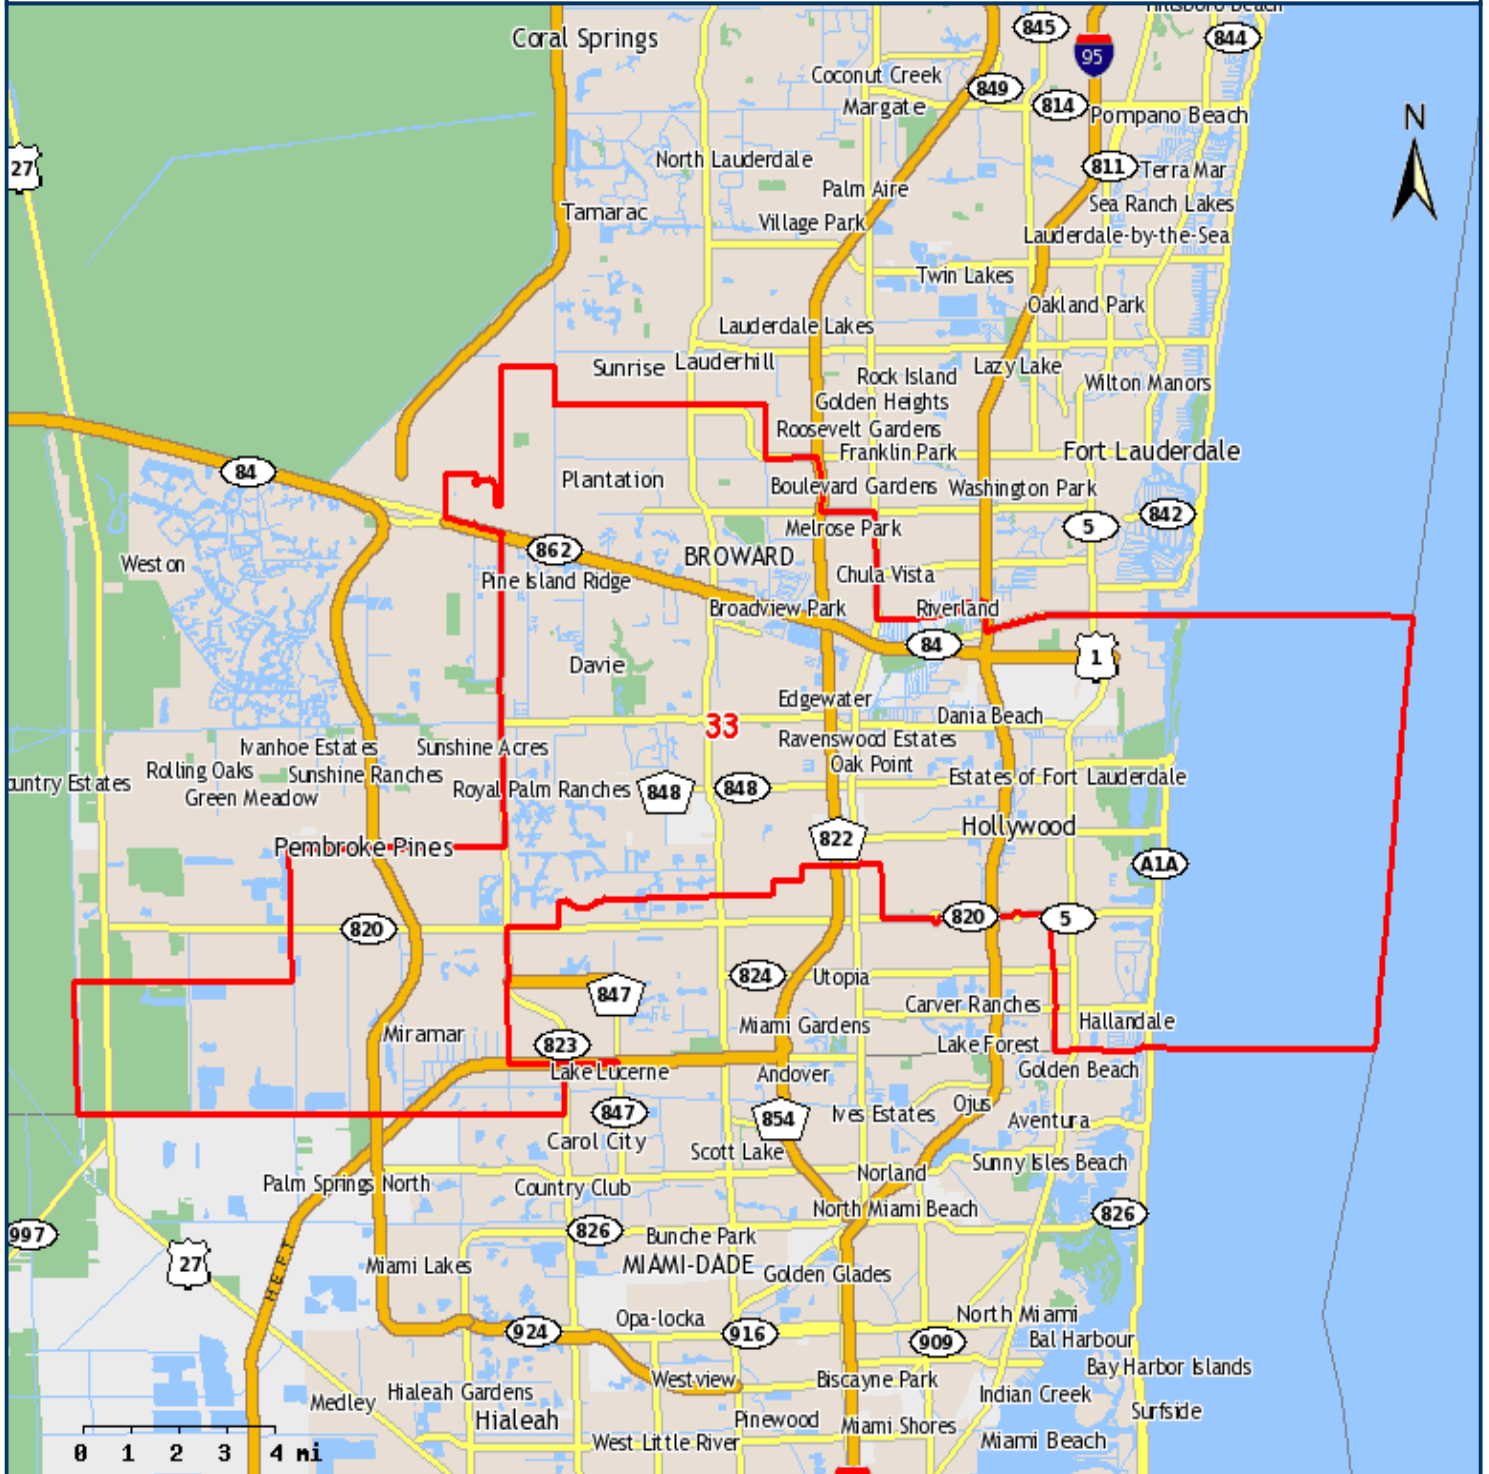

# Senator Eleanor Sobel The Florida Senate, District 33

The "Old" Library, First Floor, 2600 Hollywood Boulevard  
Hollywood, FL 33020  
(954) 924-3693

- State Senate
- Limited Access
- US Highways
- State Roads
- County Roads
- Local Roads
- County Boundary
- Inland Water
- Open Space
- Cities/Places

Map produced by:  
The Florida Senate  
404 S. Monroe St., Tallahassee, FL 32399-1100  
Website: <http://www.flsenate.gov/redistricting>