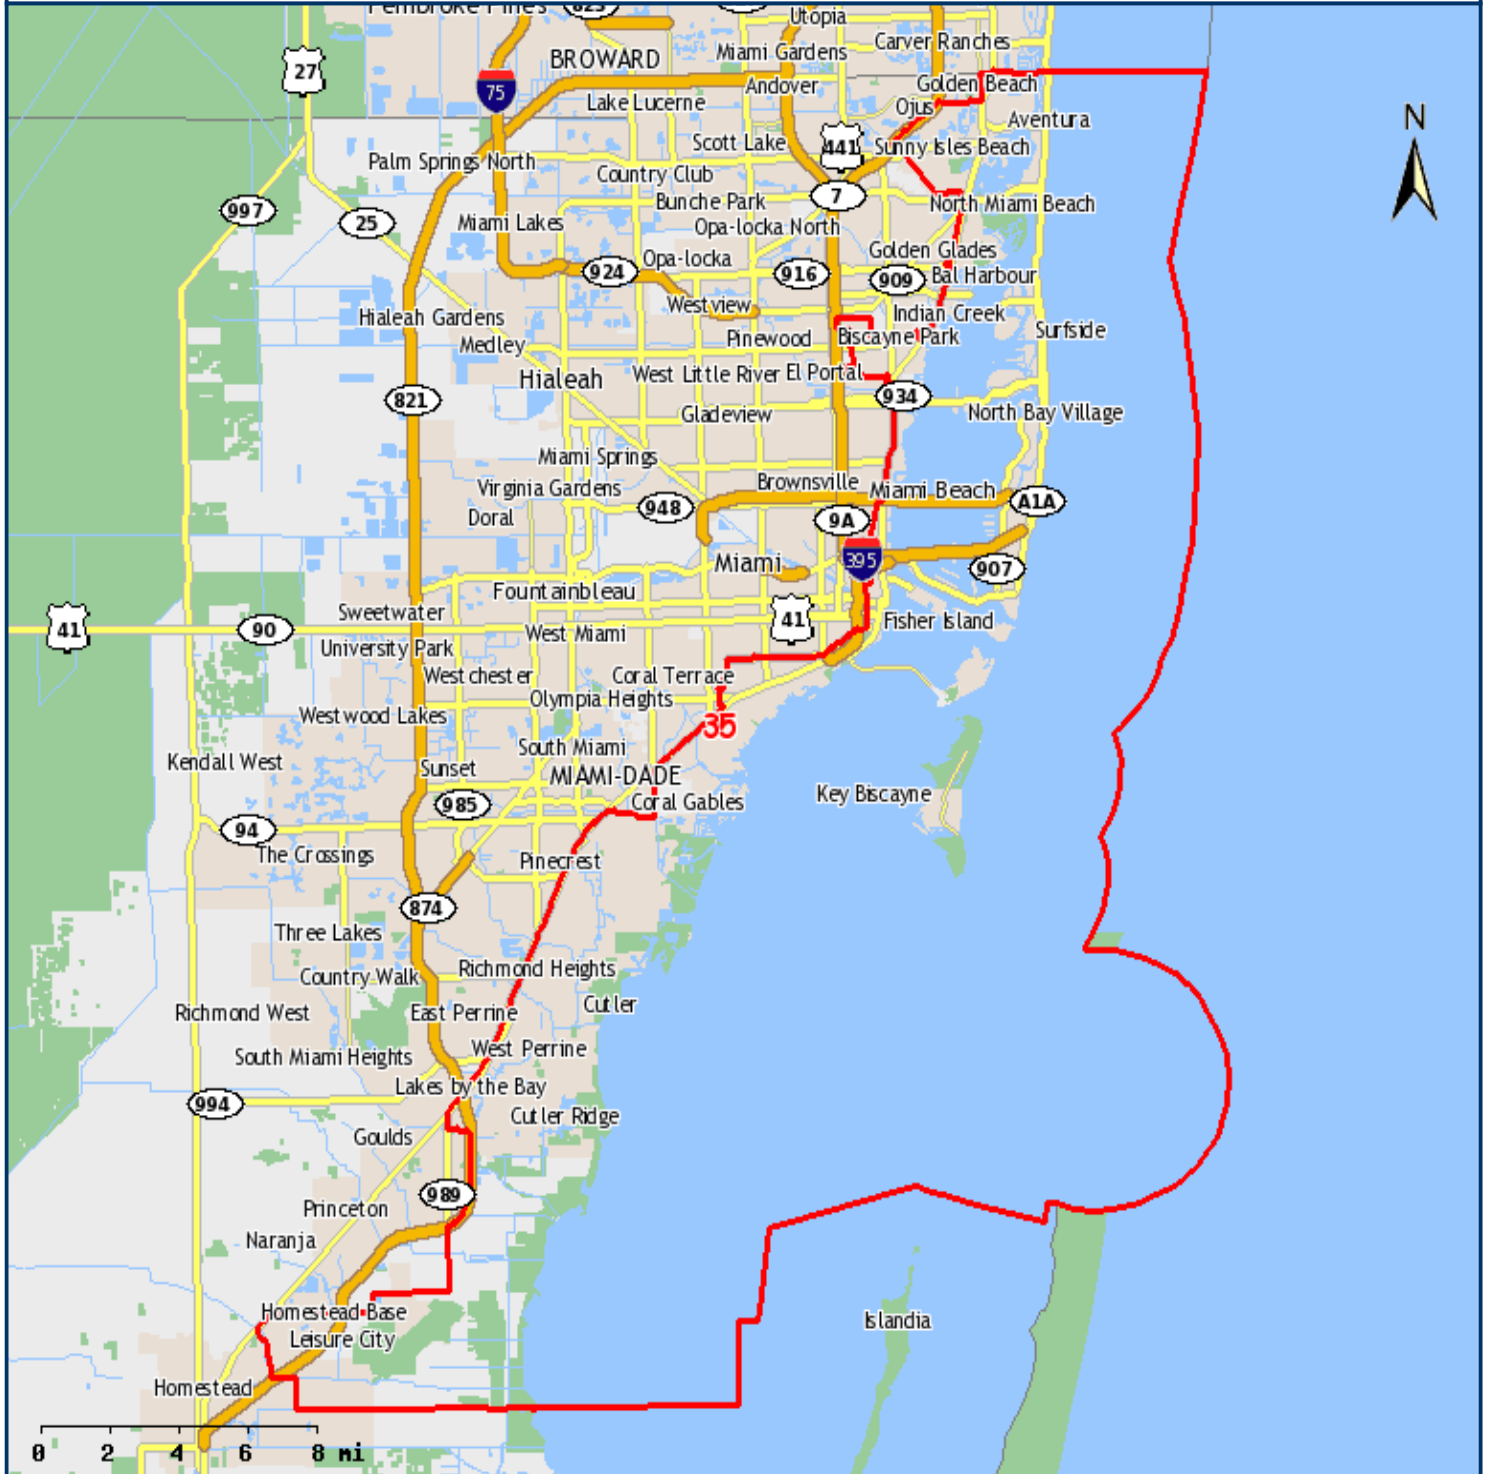

# Senator Gwen Margolis The Florida Senate, District 35

3050 Biscayne Boulevard, Suite 600  
Miami, FL 33137  
(305) 571-5777

- State Senate
- Limited Access
- US Highways
- State Roads
- County Roads
- Local Roads
- County Boundary
- Inland Water
- Open Space
- Cities/Places

Map produced by:  
The Florida Senate  
404 S. Monroe St., Tallahassee, FL 32399-1100  
Website: <http://www.flsenate.gov/redistricting>

04/08/2015