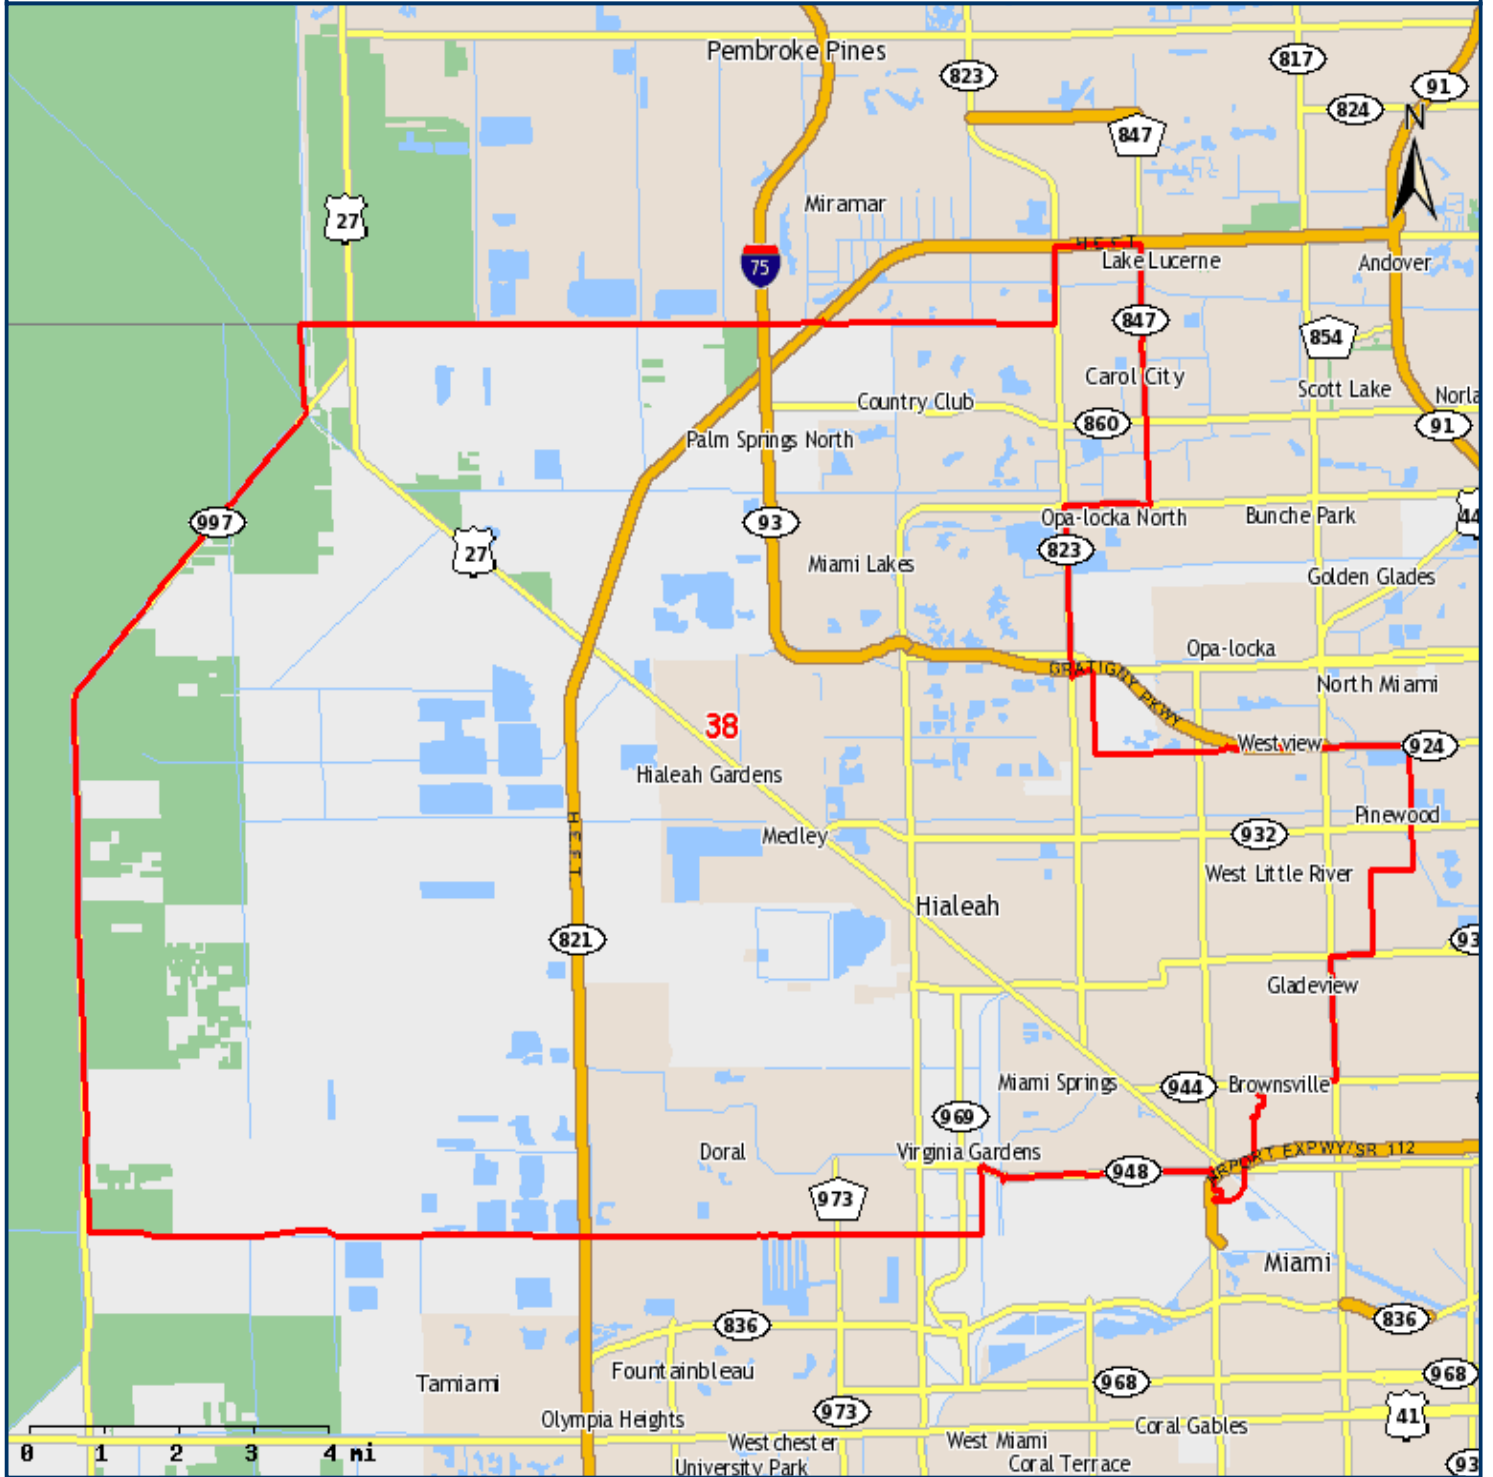

# Senator Rene Garcia The Florida Senate, District 38

1490 West 68th Street, Suite 201  
Hialeah, FL 33014  
(305) 364-3100

- State Senate
- Limited Access
- US Highways
- State Roads
- County Roads
- Local Roads
- County Boundary
- Inland Water
- Open Space
- Cities/Places

Map produced by:  
The Florida Senate  
404 S. Monroe St., Tallahassee, FL 32399-1100  
Website: <http://www.flSenate.gov/redistricting>

04/08/2015