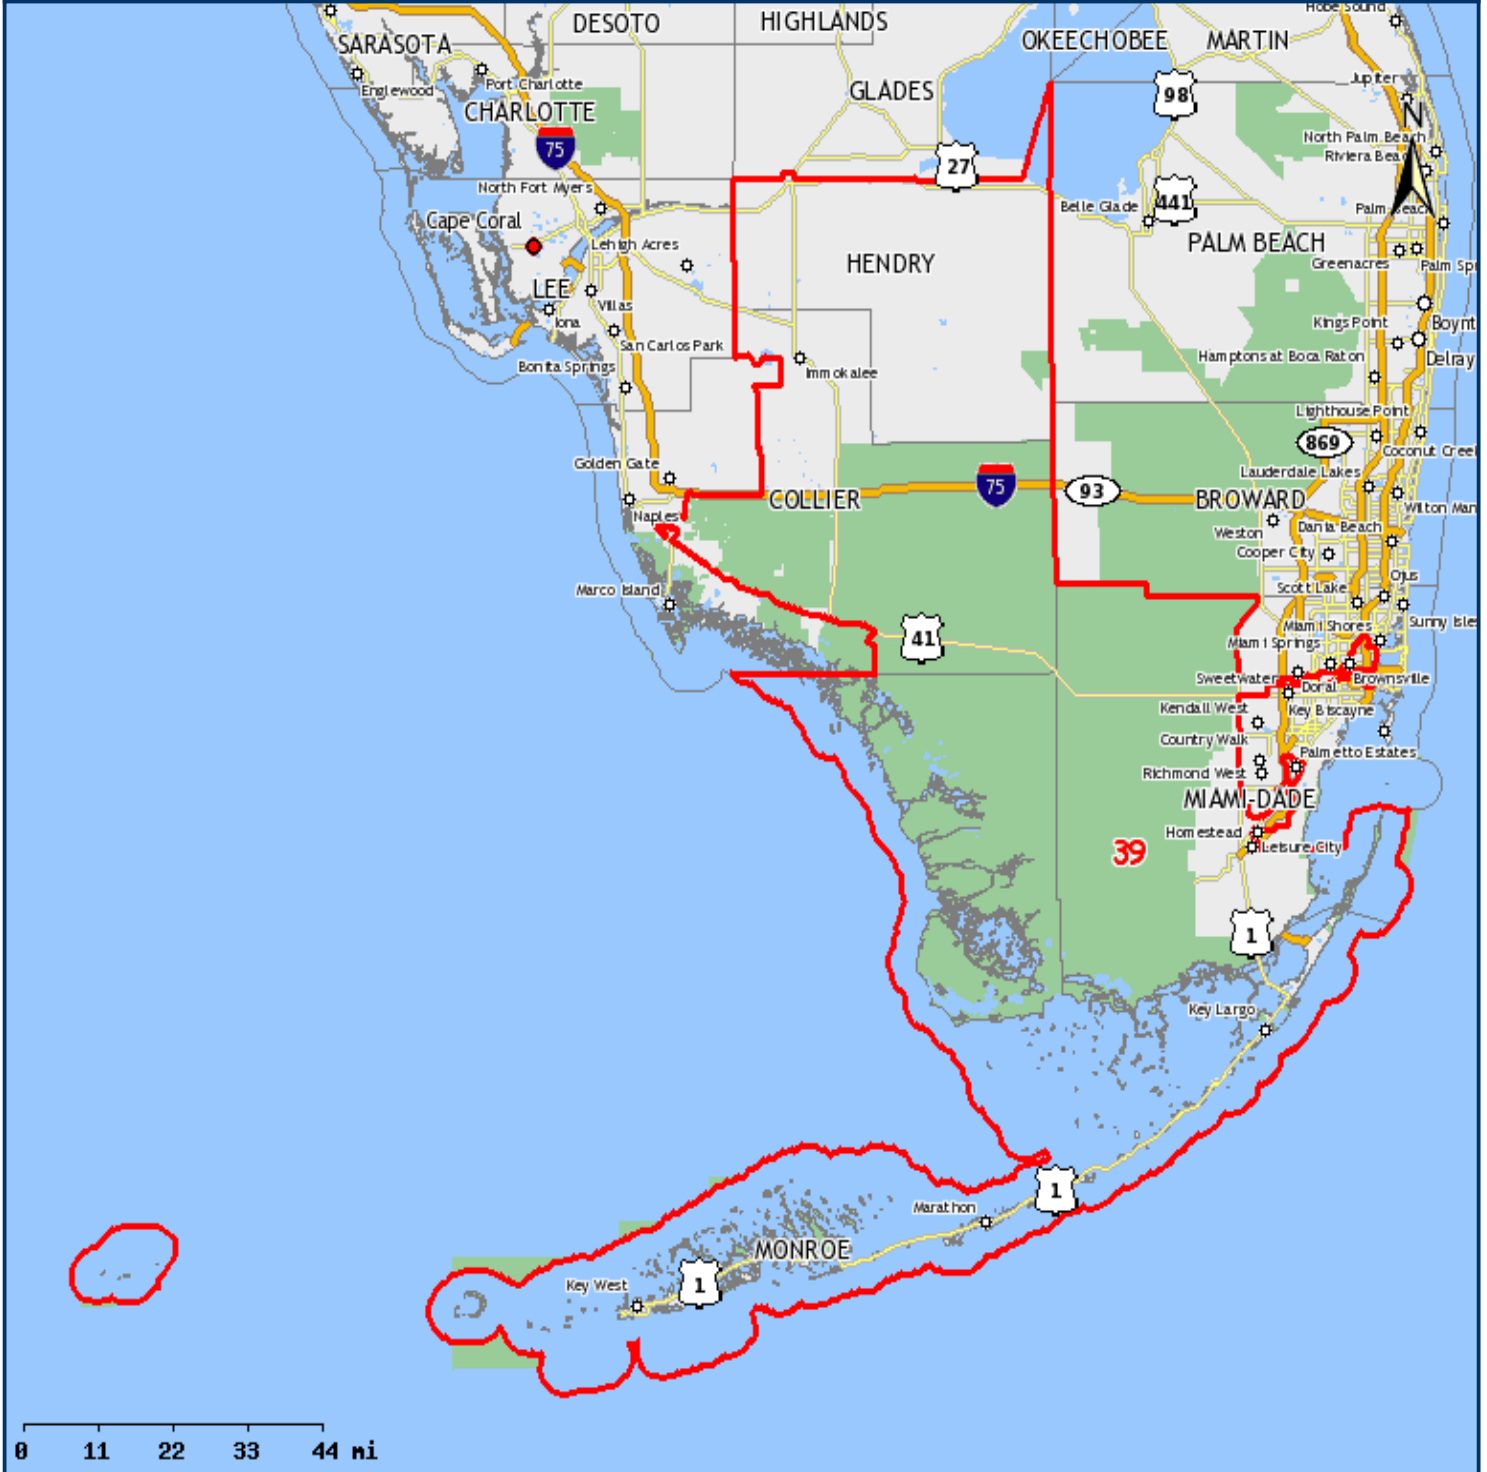

# Senator Dwight Bullard The Florida Senate, District 39

10720 Caribbean Boulevard, Suite 435  
Cutler Bay, FL 33189  
(305) 234-2208

- State Senate
- Limited Access
- US Highways
- State Roads
- County Roads
- Local Roads
- County Boundary
- Inland Water
- Open Space
- Cities/Places

Map produced by:  
The Florida Senate  
404 S. Monroe St., Tallahassee, FL 32399-1100  
Website: <http://www.flsenate.gov/redistricting>