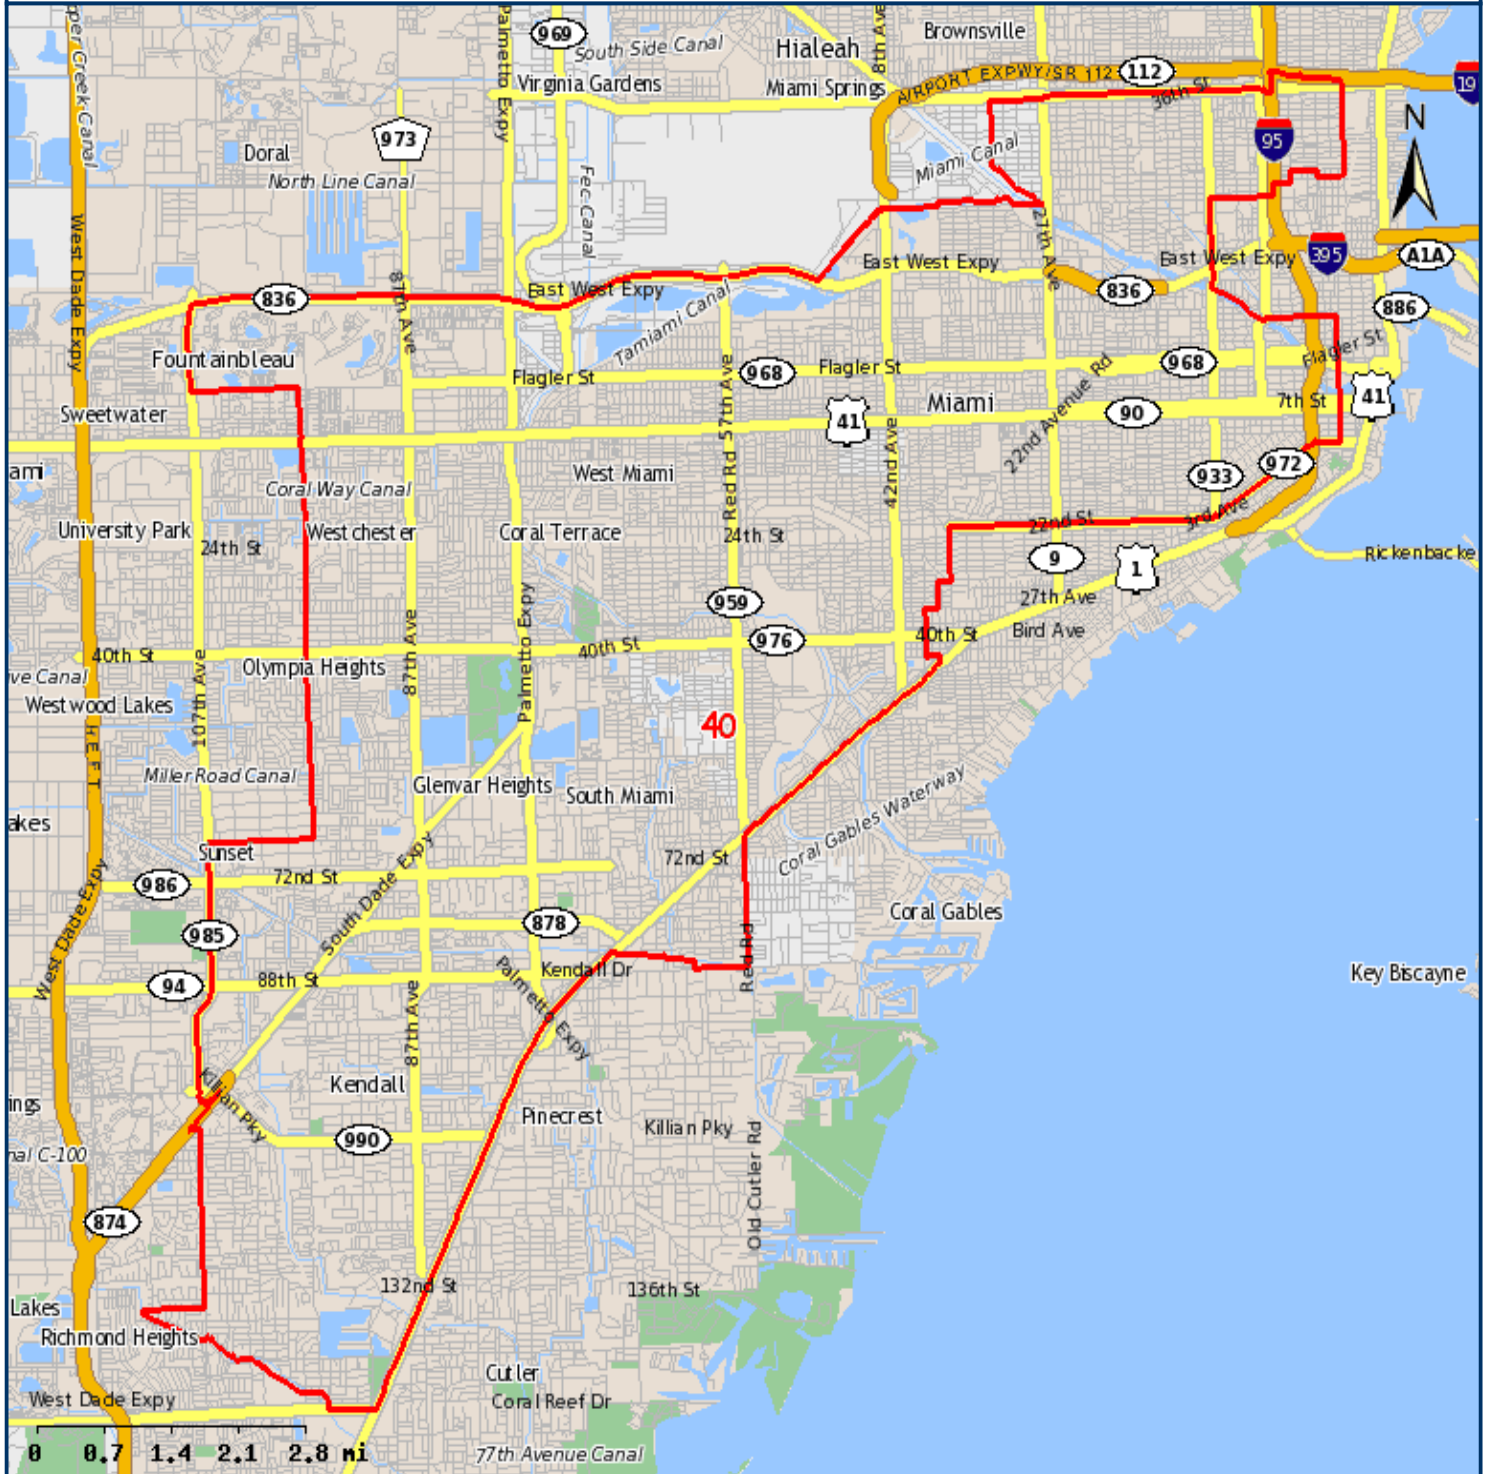

Senator Miguel Diaz de la Portilla The Florida Senate, District 40

2100 Coral Way, Suite 505
Miami, FL 33145
(305) 643-7200

- State Senate
- Limited Access
- US Highways
- State Roads
- County Roads
- Local Roads
- County Boundary
- Inland Water
- Open Space
- Cities/Places

Map produced by:
The Florida Senate
404 S. Monroe St., Tallahassee, FL 32399-1100
Website: <http://www.flsenate.gov/redistricting>