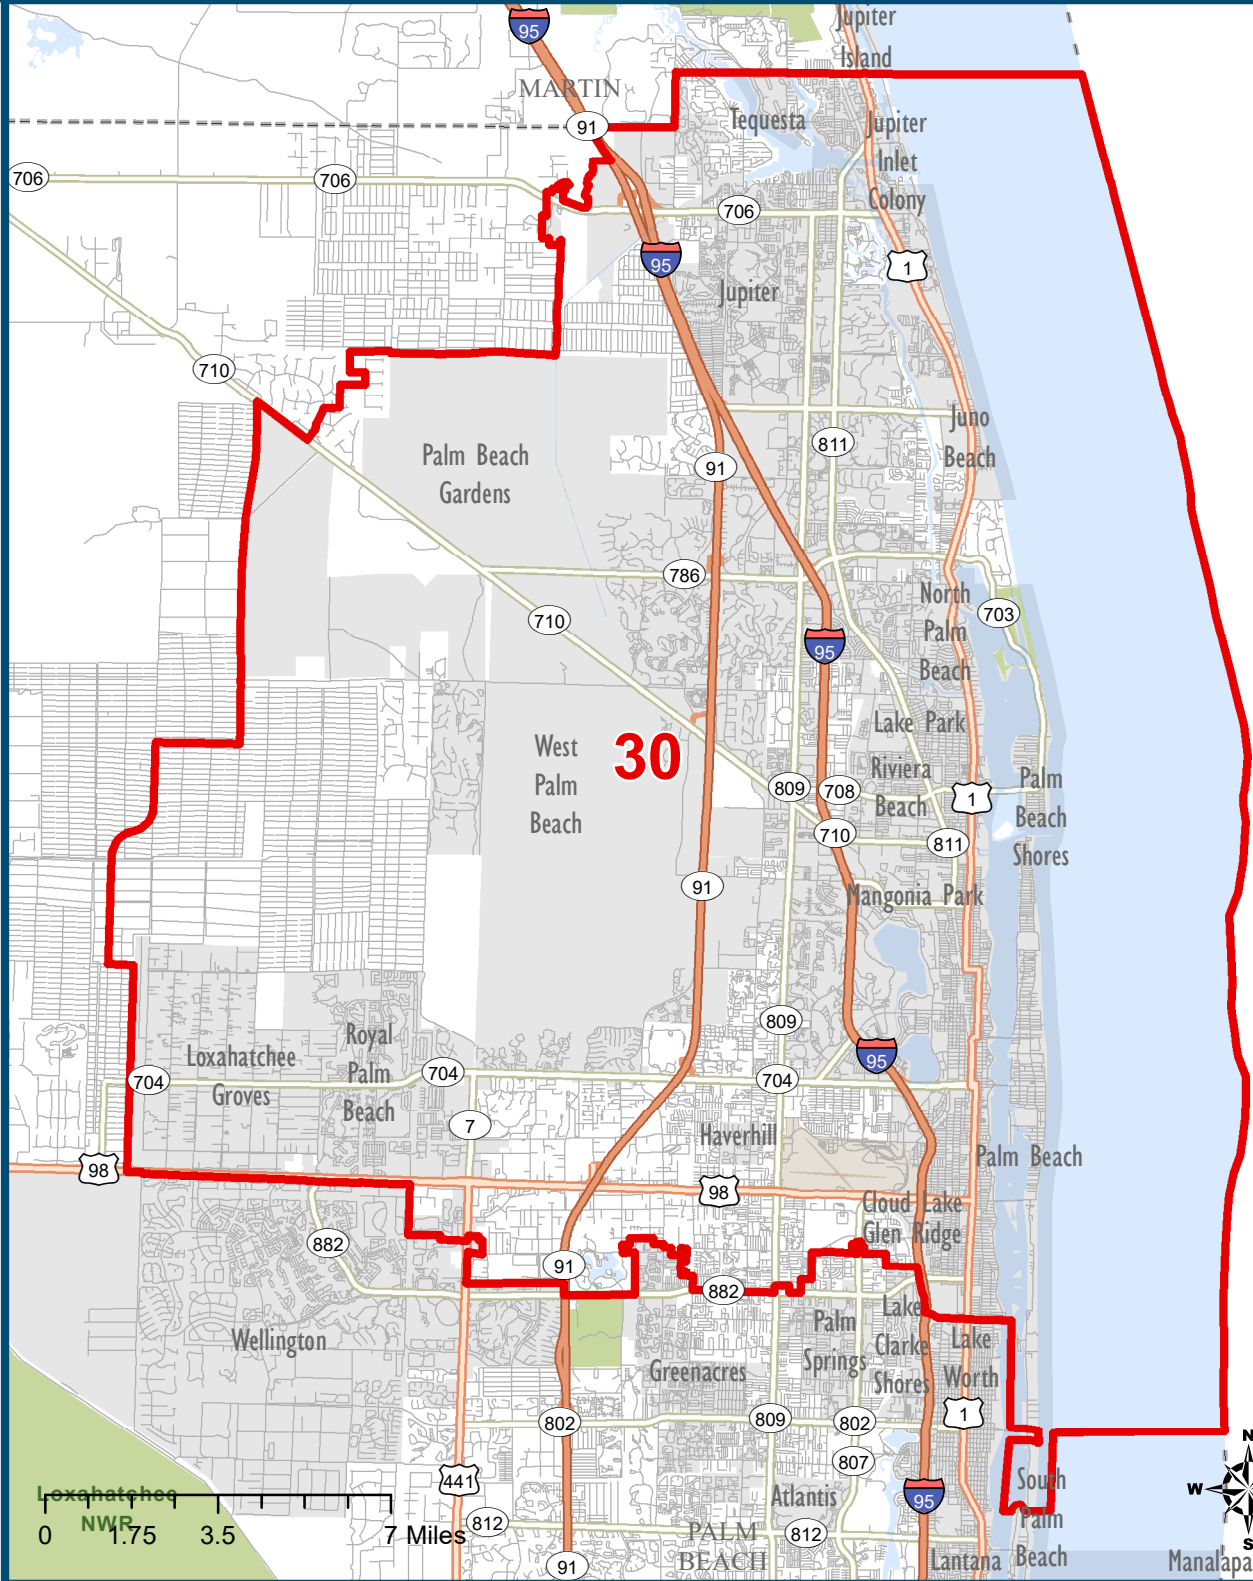

Florida State Senate District 30

- State Senate
- Counties
- Interstates
- Highways
- Major Roads
- Roads
- Railroads
- Water Bodies
- Municipalities
- State or National Parks and Forests

Map produced by:
 The Florida Senate
 404 S. Monroe St., Tallahassee, FL 32399-1100
 Website: <http://www.flsenate.gov/redistricting>