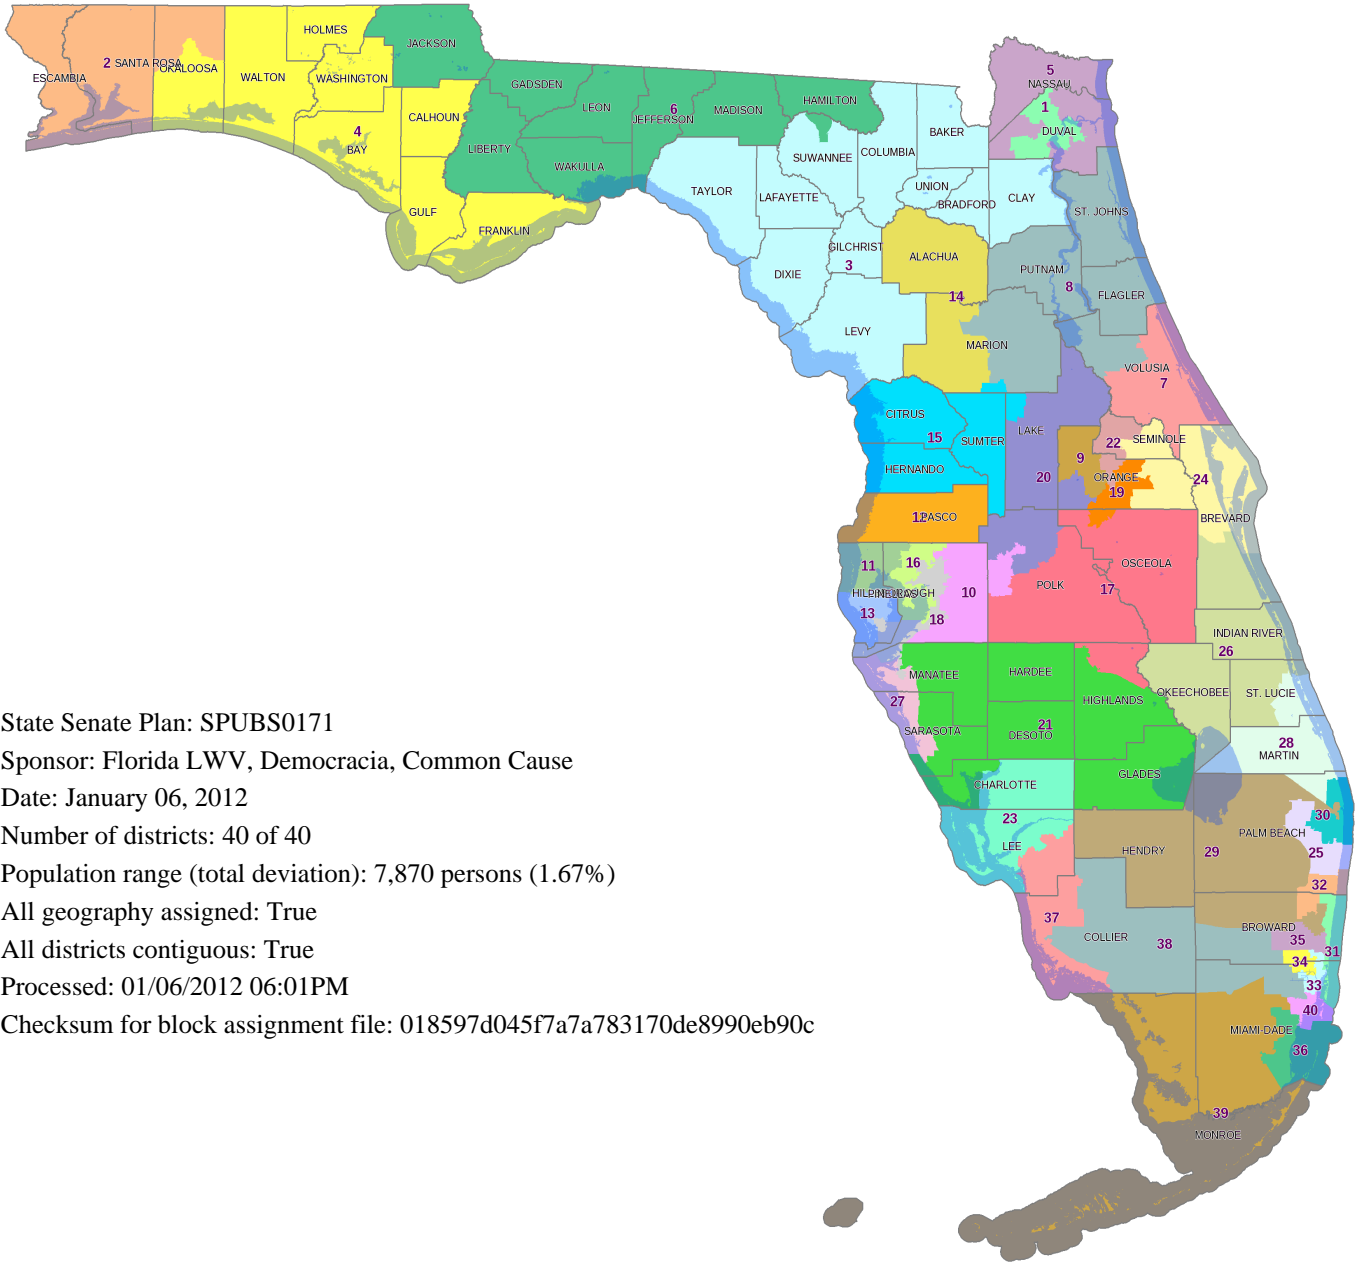

Proposed State Senate Districts

Plan SPUBS0171 by Florida LWV, Democracia, Common Cause

State Senate Plan: SPUBS0171
Sponsor: Florida LWV, Democracia, Common Cause
Date: January 06, 2012
Number of districts: 40 of 40
Population range (total deviation): 7,870 persons (1.67%)
All geography assigned: True
All districts contiguous: True
Processed: 01/06/2012 06:01PM
Checksum for block assignment file: 018597d045f7a7a783170de8990eb90c

State Senate Plan: SPUBS0171
Florida LWV, Democracia, Common Cause
Map by: The Florida Senate
Committee on Reapportionment
www.flsenate.gov/redistricting