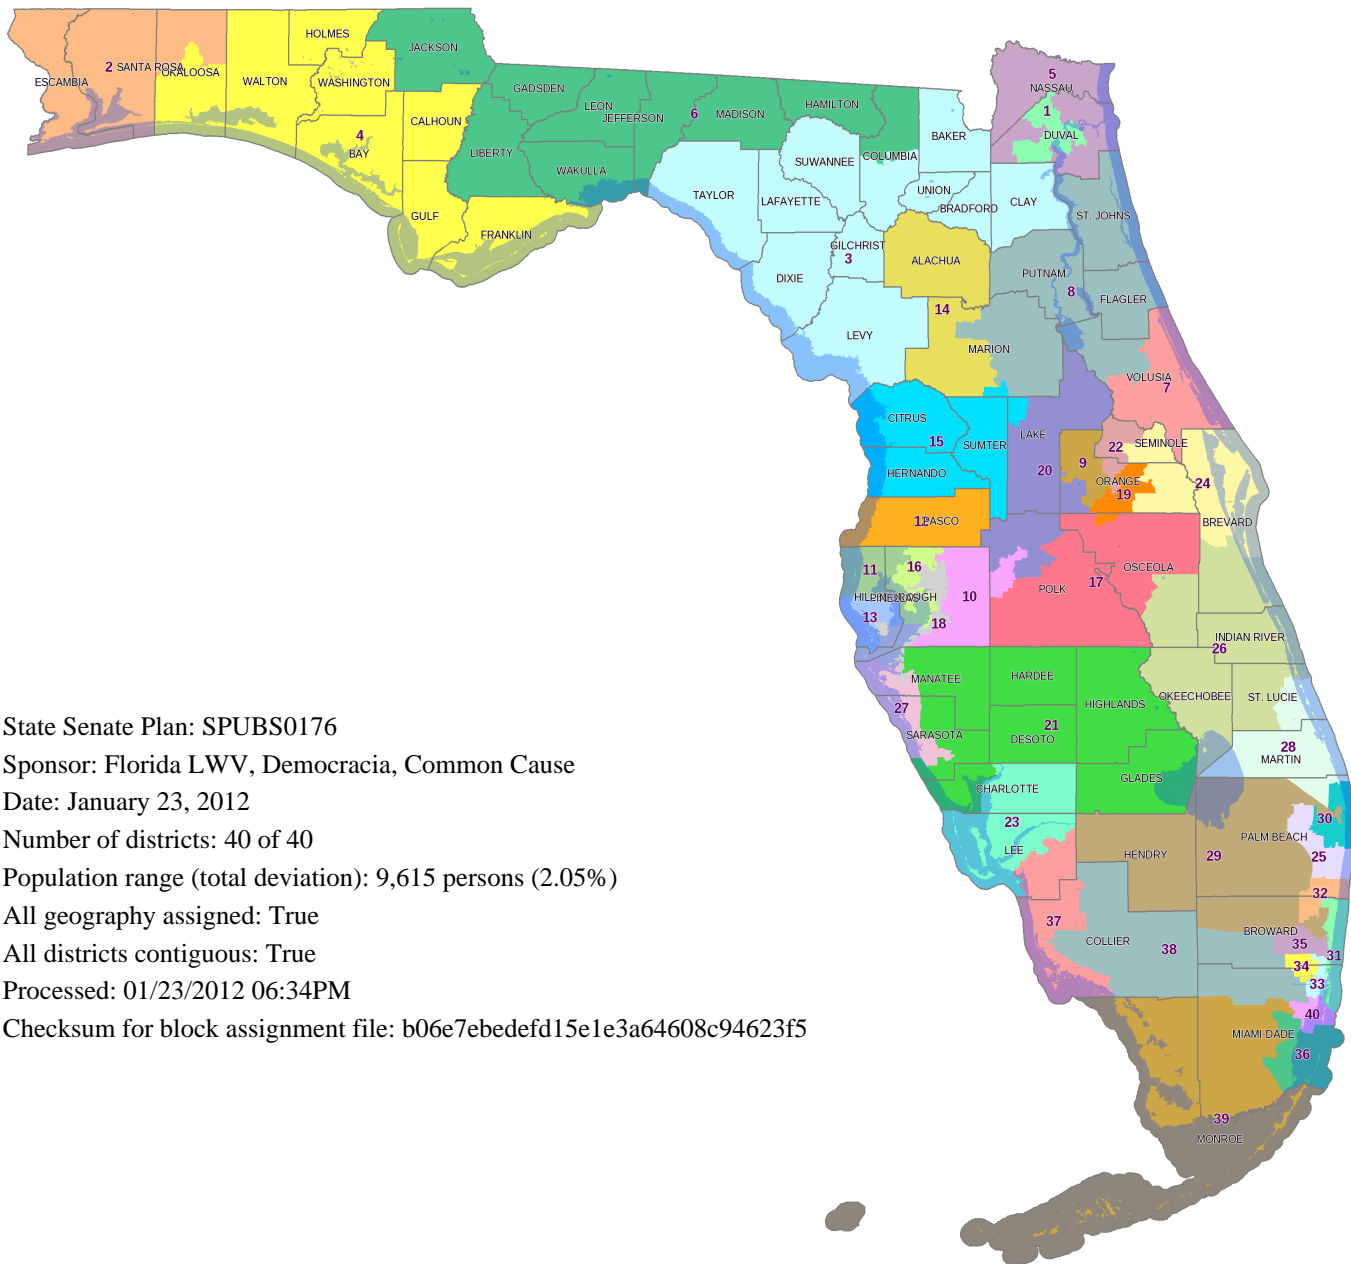

Proposed State Senate Districts

Plan SPUBS0176 by Florida LWV, Democracia, Common Cause

State Senate Plan: SPUBS0176

Sponsor: Florida LWV, Democracia, Common Cause

Date: January 23, 2012

Number of districts: 40 of 40

Population range (total deviation): 9,615 persons (2.05%)

All geography assigned: True

All districts contiguous: True

Processed: 01/23/2012 06:34PM

Checksum for block assignment file: b06e7ebedefd15e1e3a64608c94623f5

State Senate Plan: SPUBS0176

Florida LWV, Democracia, Common Cause

Map by: The Florida Senate
Committee on Reapportionment
www.flsenate.gov/redistricting