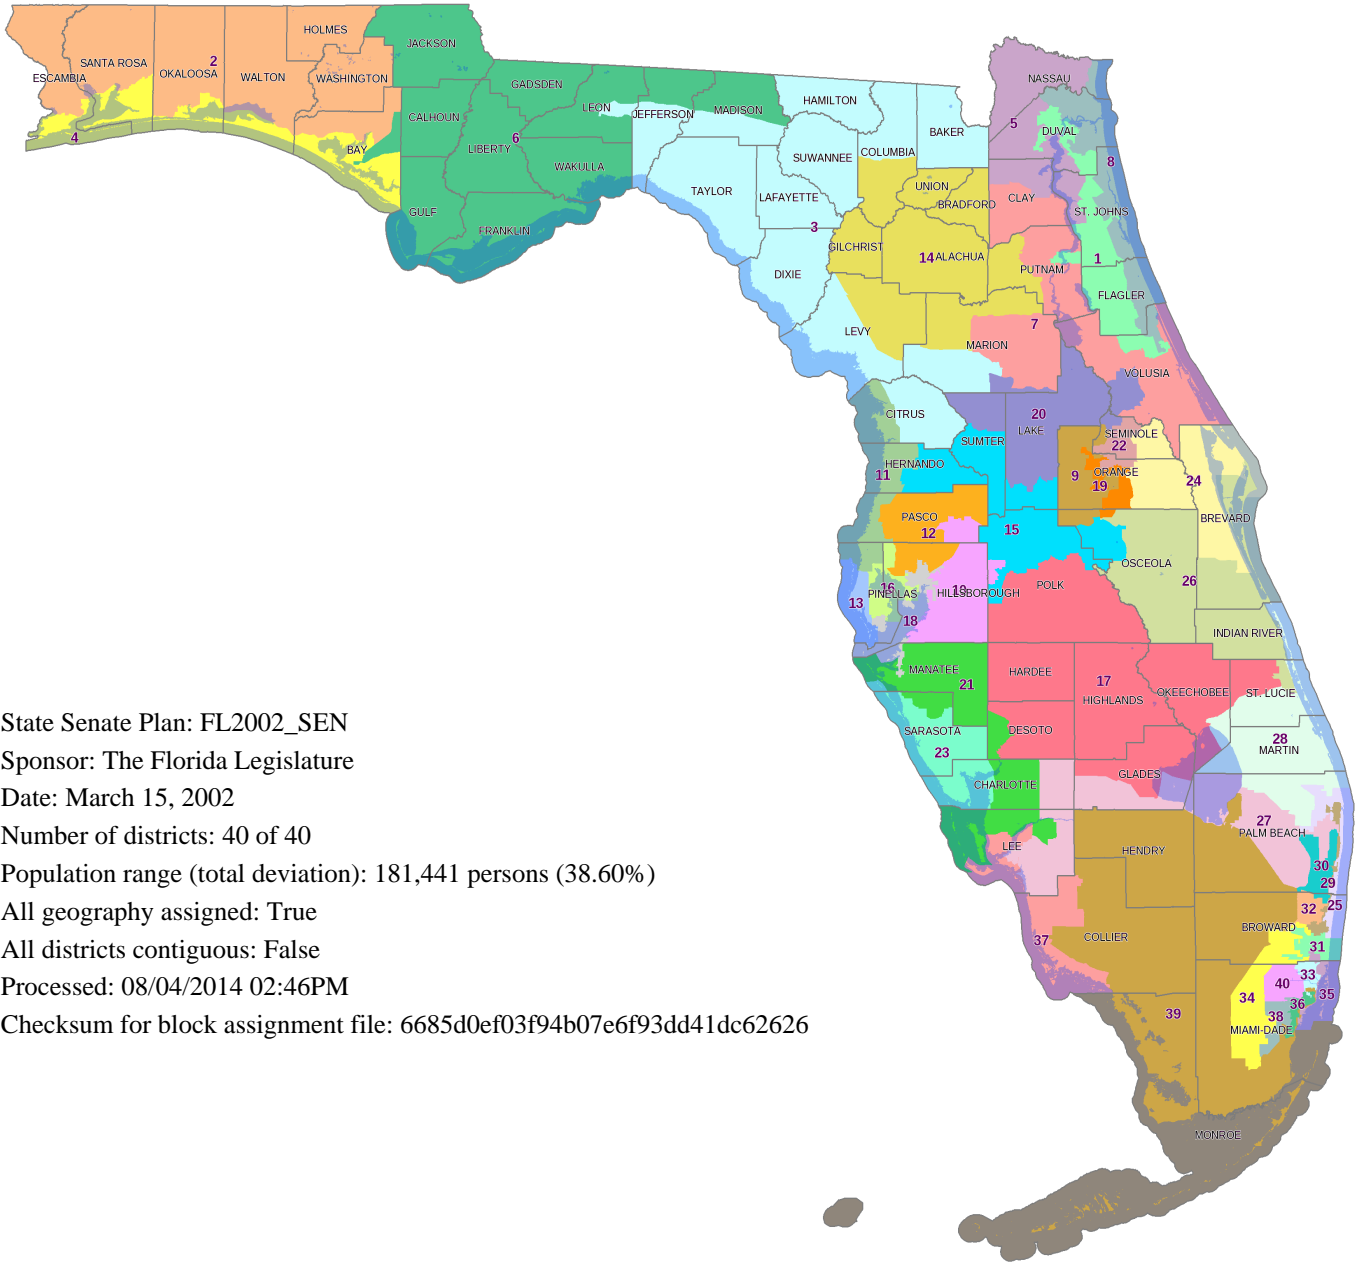

# Proposed State Senate Districts

## Plan FL2002\_SEN by The Florida Legislature

State Senate Plan: FL2002\_SEN  
 Sponsor: The Florida Legislature  
 Date: March 15, 2002  
 Number of districts: 40 of 40  
 Population range (total deviation): 181,441 persons (38.60%)  
 All geography assigned: True  
 All districts contiguous: False  
 Processed: 08/04/2014 02:46PM  
 Checksum for block assignment file: 6685d0ef03f94b07e6f93dd41dc62626