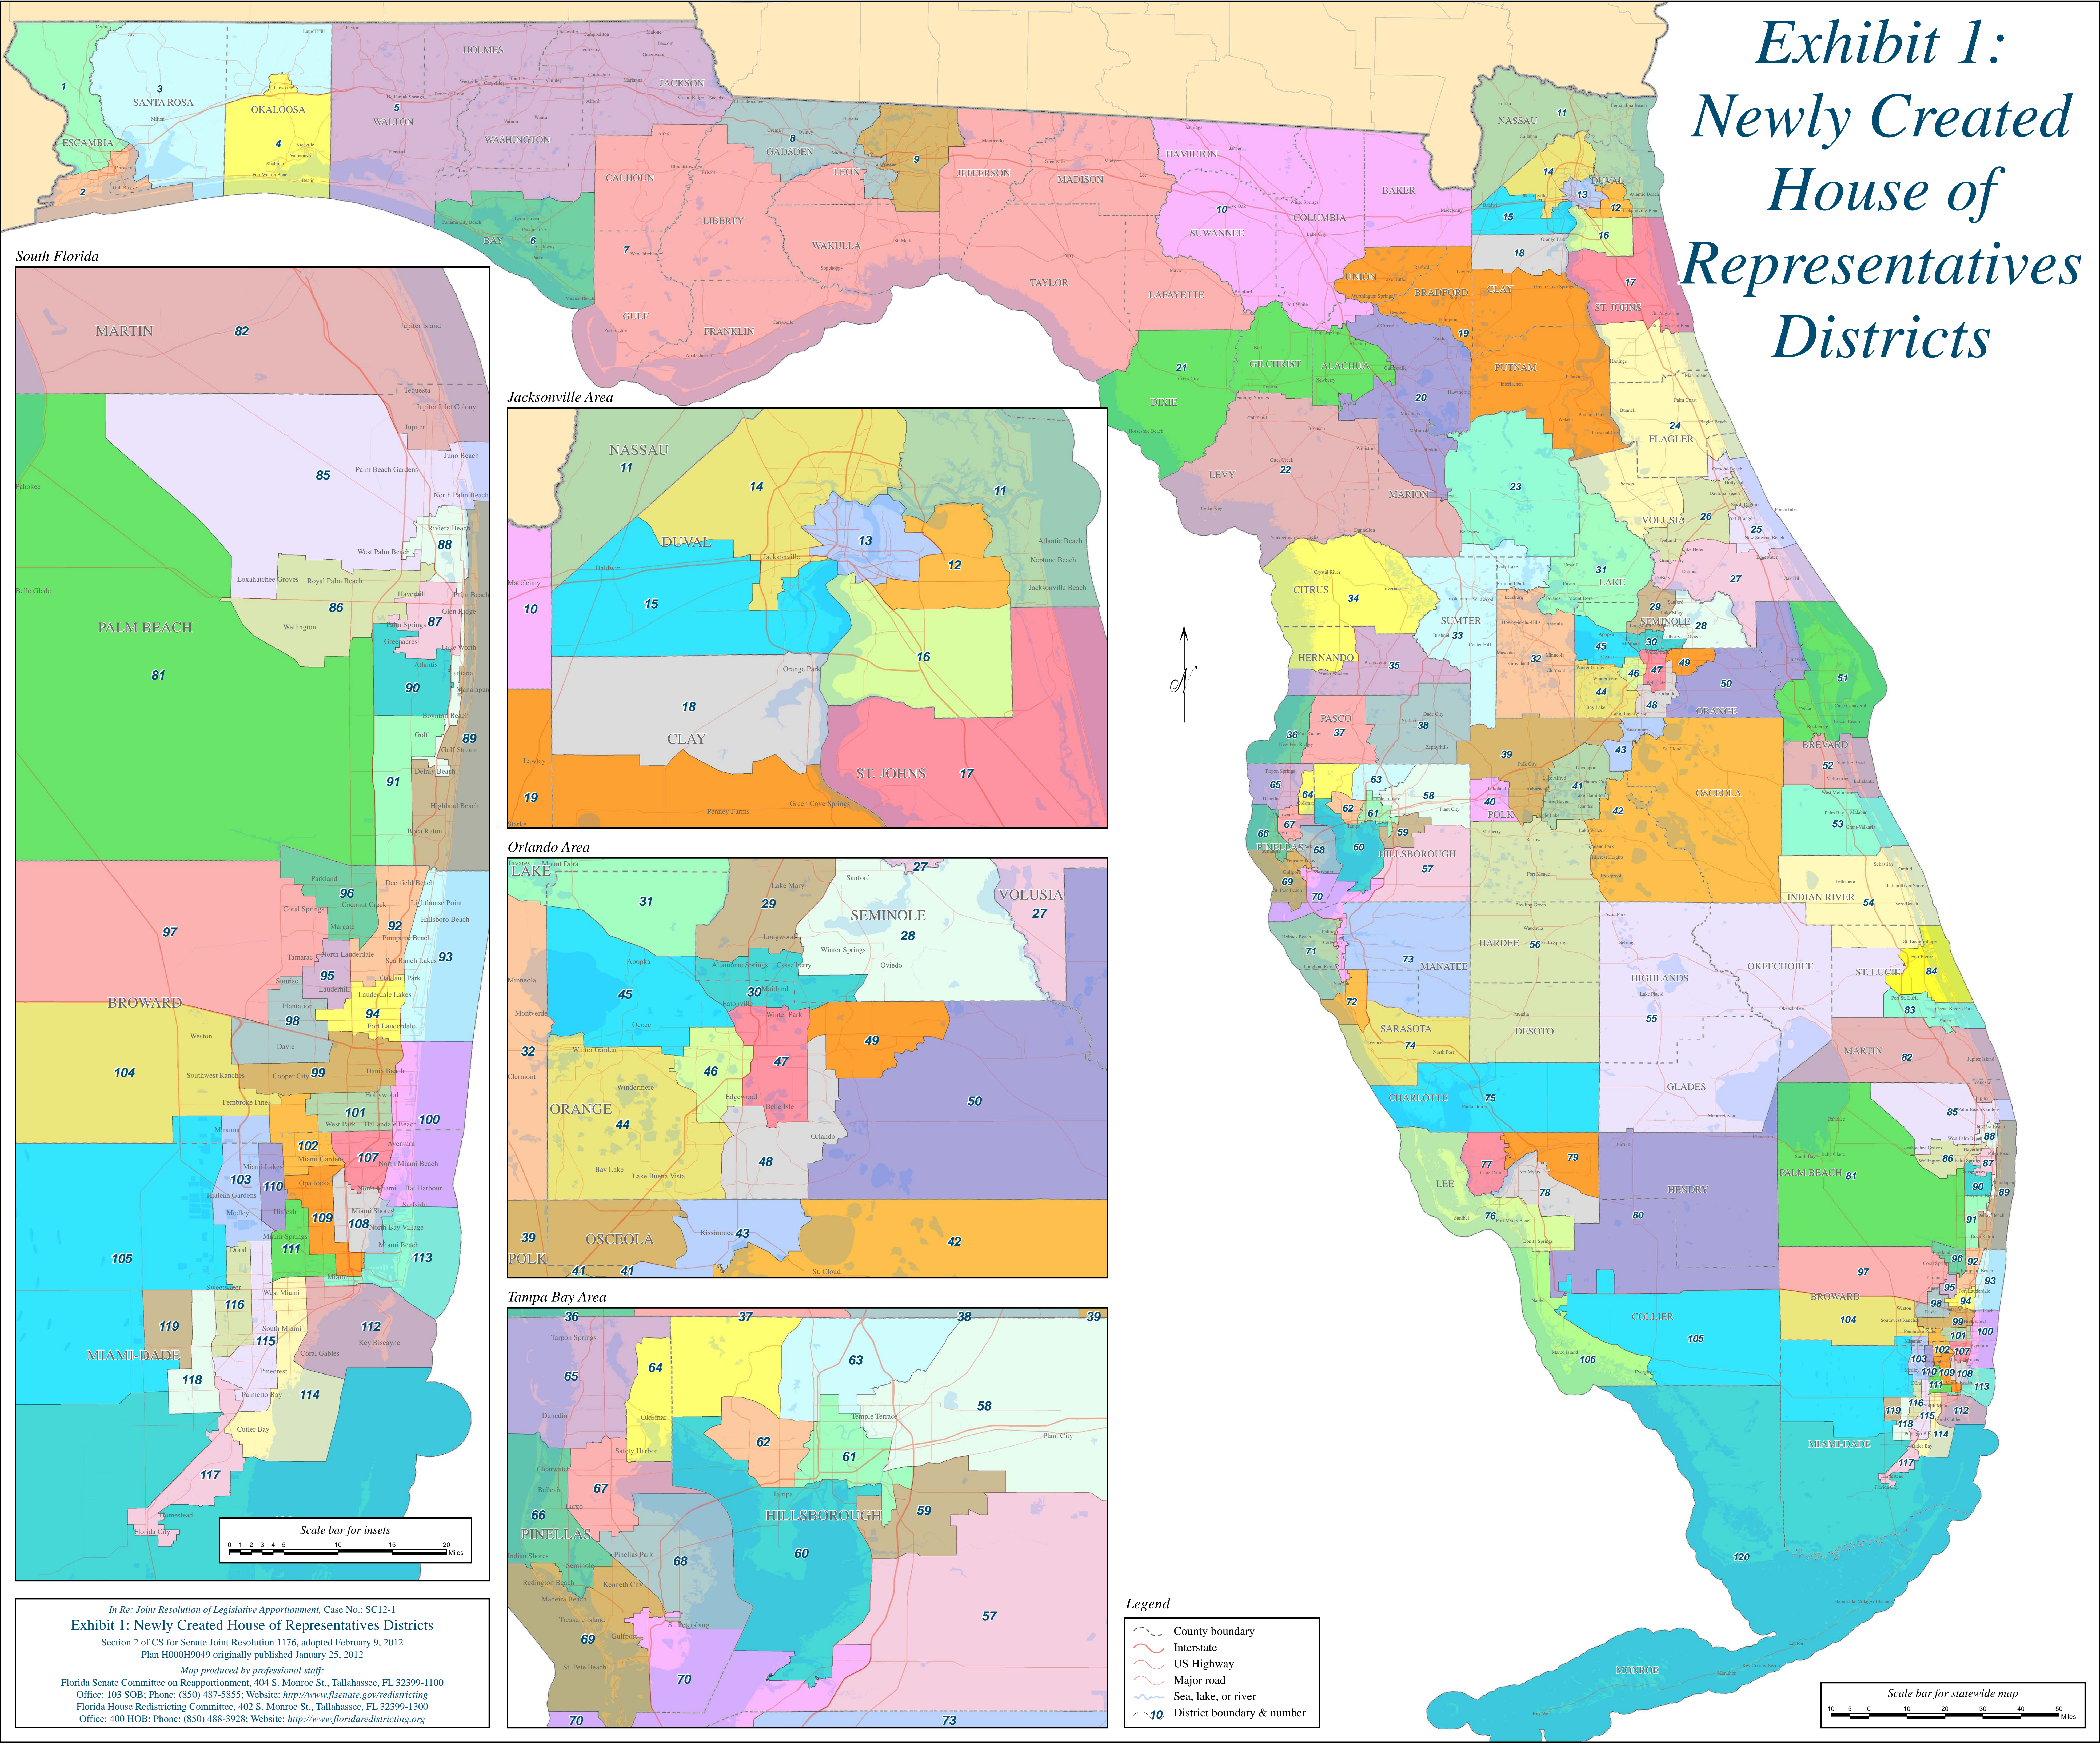

Exhibit 1: Newly Created House of Representatives Districts

South Florida

Jacksonville Area

Orlando Area

Tampa Bay Area

In Re: Joint Resolution of Legislative Apportionment, Case No.: SC12-1
Exhibit 1: Newly Created House of Representatives Districts
 Section 2 of CS for Senate Joint Resolution 1176, adopted February 9, 2012
 Plan H000H9049 originally published January 25, 2012

Map produced by professional staff:
 Florida Senate Committee on Reapportionment, 404 S. Monroe St., Tallahassee, FL 32399-1100
 Office: 103 SOB; Phone: (850) 487-5855; Website: <http://www.flsenate.gov/redistricting>
 Florida House Redistricting Committee, 402 S. Monroe St., Tallahassee, FL 32399-1300
 Office: 400 HOB; Phone: (850) 488-3928; Website: <http://www.floridaredistricting.org>

- Legend**
- County boundary
 - Interstate
 - US Highway
 - Major road
 - Sea, lake, or river
 - District boundary & number

Scale bar for statewide map
 0 10 20 30 40 50 Miles