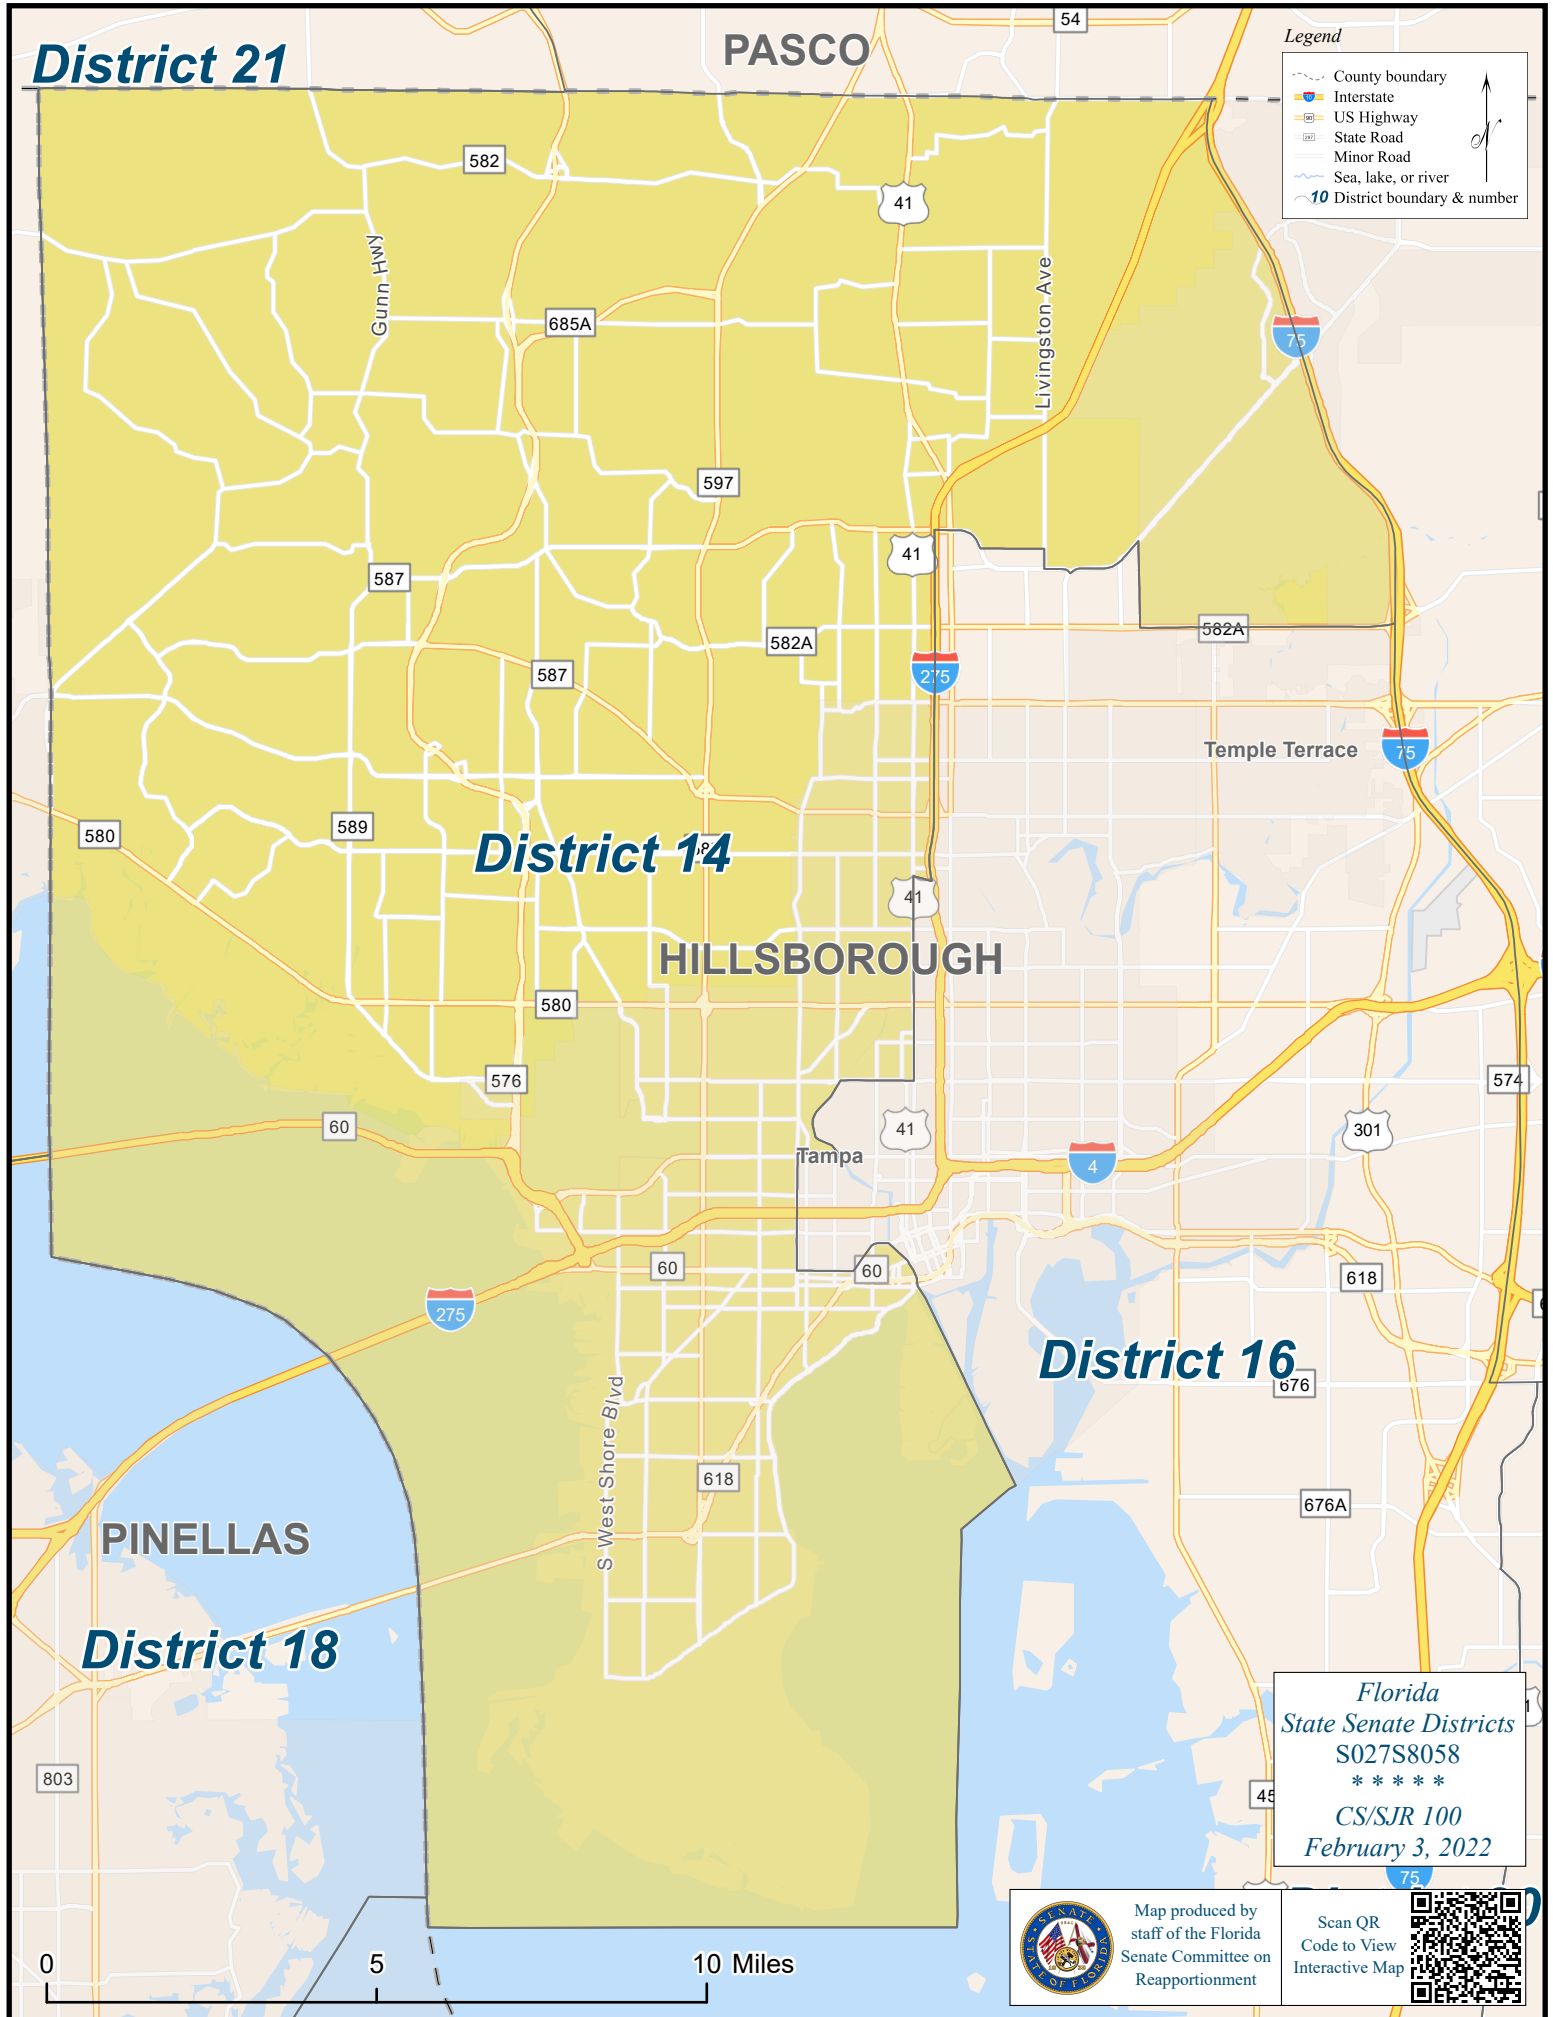

# District 21

PASCO

**Legend**

- County boundary
- Interstate
- US Highway
- State Road
- Minor Road
- Sea, lake, or river
- 10** District boundary & number

# District 14

HILLSBOROUGH

Tampa

Temple Terrace

# District 16

PINELLAS

# District 18

*Florida*  
**State Senate Districts**  
**S027S8058**  
 \* \* \* \* \*  
**CS/SJR 100**  
**February 3, 2022**

Map produced by staff of the Florida Senate Committee on Reapportionment

Scan QR Code to View Interactive Map