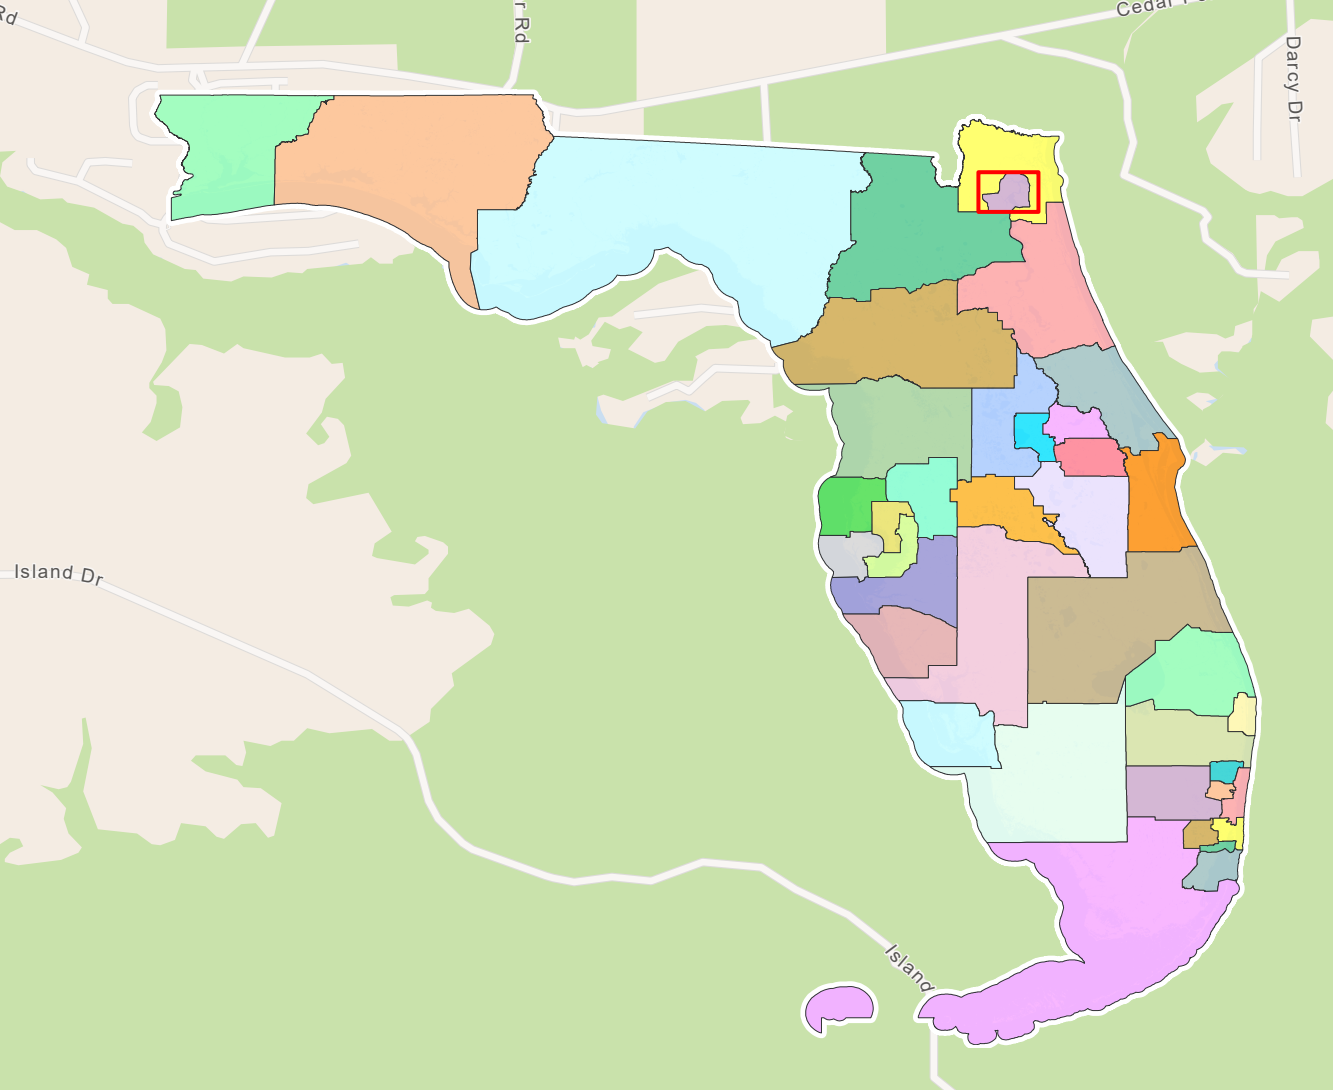

Legend

-  County boundary
-  Interstate
-  US Highway
-  State Road
-  Minor Road
-  Sea, lake, or river
-  District boundary & number

0 0.5 2 Miles

Florida
State Senate Districts
S027S8058

CS/SJR 100
February 3, 2022

Map produced by
staff of the Florida
Senate Committee on
Reapportionment

Scan QR
Code to View
Interactive Map

CLAY District 6