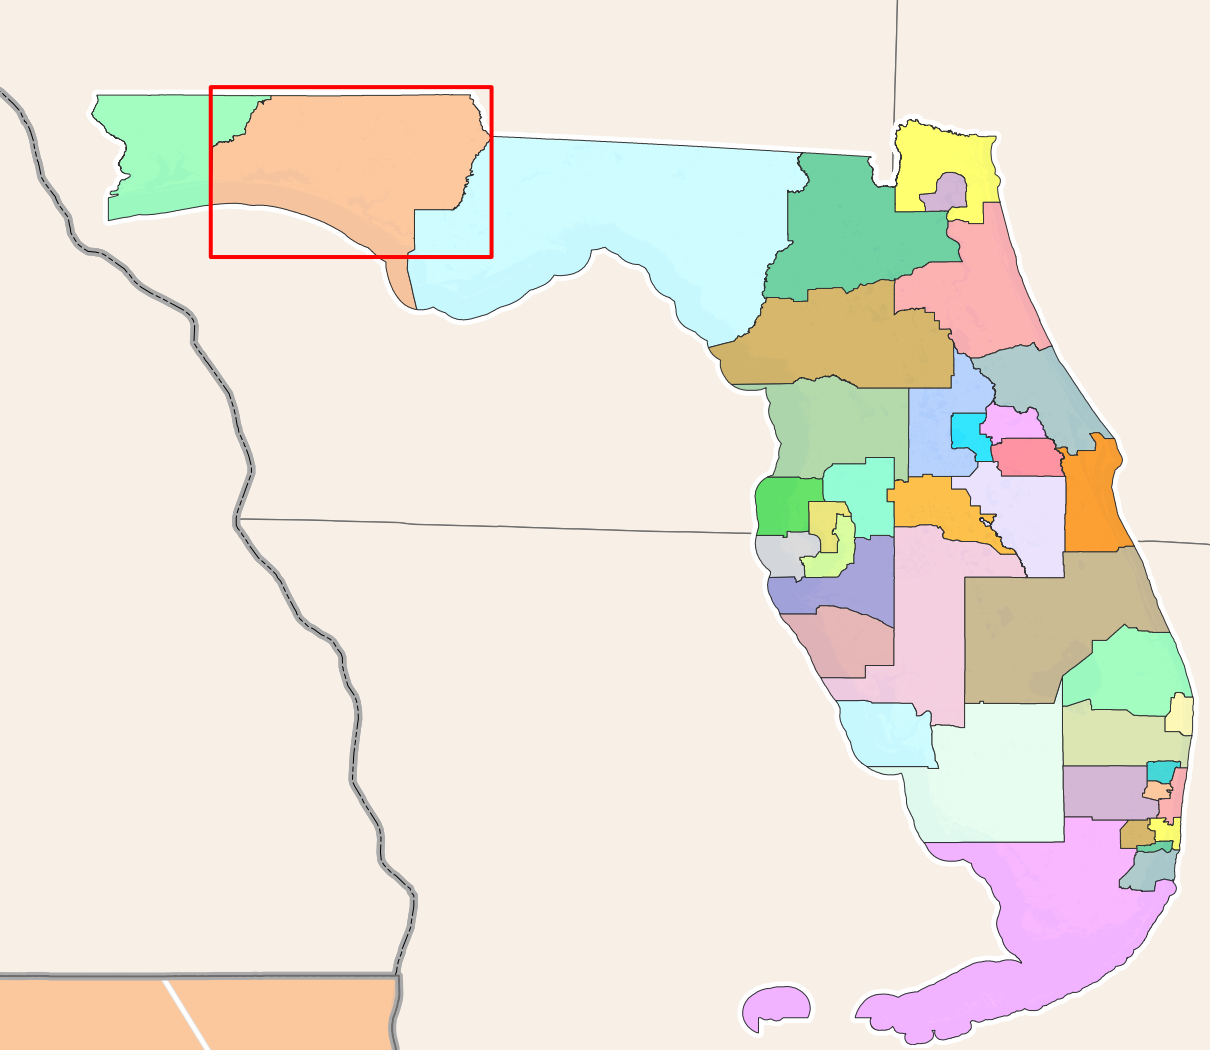

Legend

-  County boundary
-  Interstate
-  US Highway
-  State Road
-  Minor Road
-  Sea, lake, or river
-  10 District boundary & number

0 0.5 1 2 Miles

Florida
State Senate Districts
S027S8058
 * * * * *
CS/SJR 100
February 3, 2022

Map produced by
 staff of the Florida
 Senate Committee on
 Reapportionment

Scan QR
 Code to View
 Interactive Map