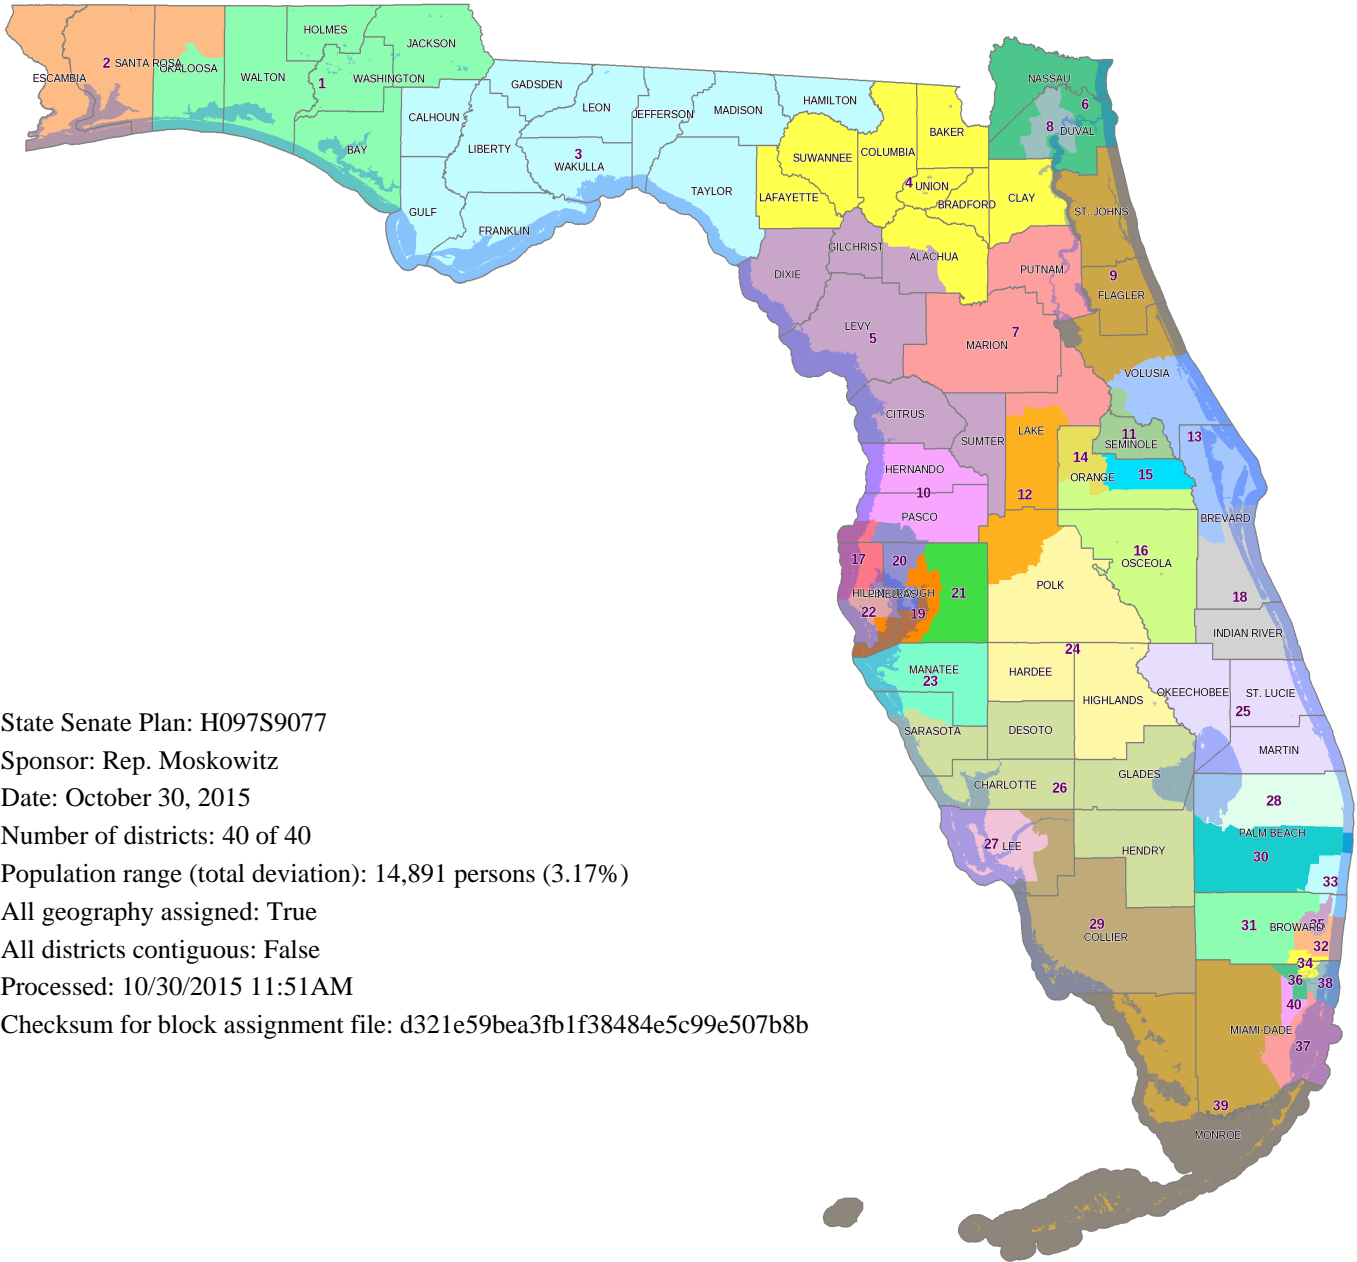

# Proposed State Senate Districts

## Plan H097S9077 by Rep. Moskowitz

State Senate Plan: H097S9077  
Sponsor: Rep. Moskowitz  
Date: October 30, 2015  
Number of districts: 40 of 40  
Population range (total deviation): 14,891 persons (3.17%)  
All geography assigned: True  
All districts contiguous: False  
Processed: 10/30/2015 11:51AM  
Checksum for block assignment file: d321e59bea3fb1f38484e5c99e507b8b