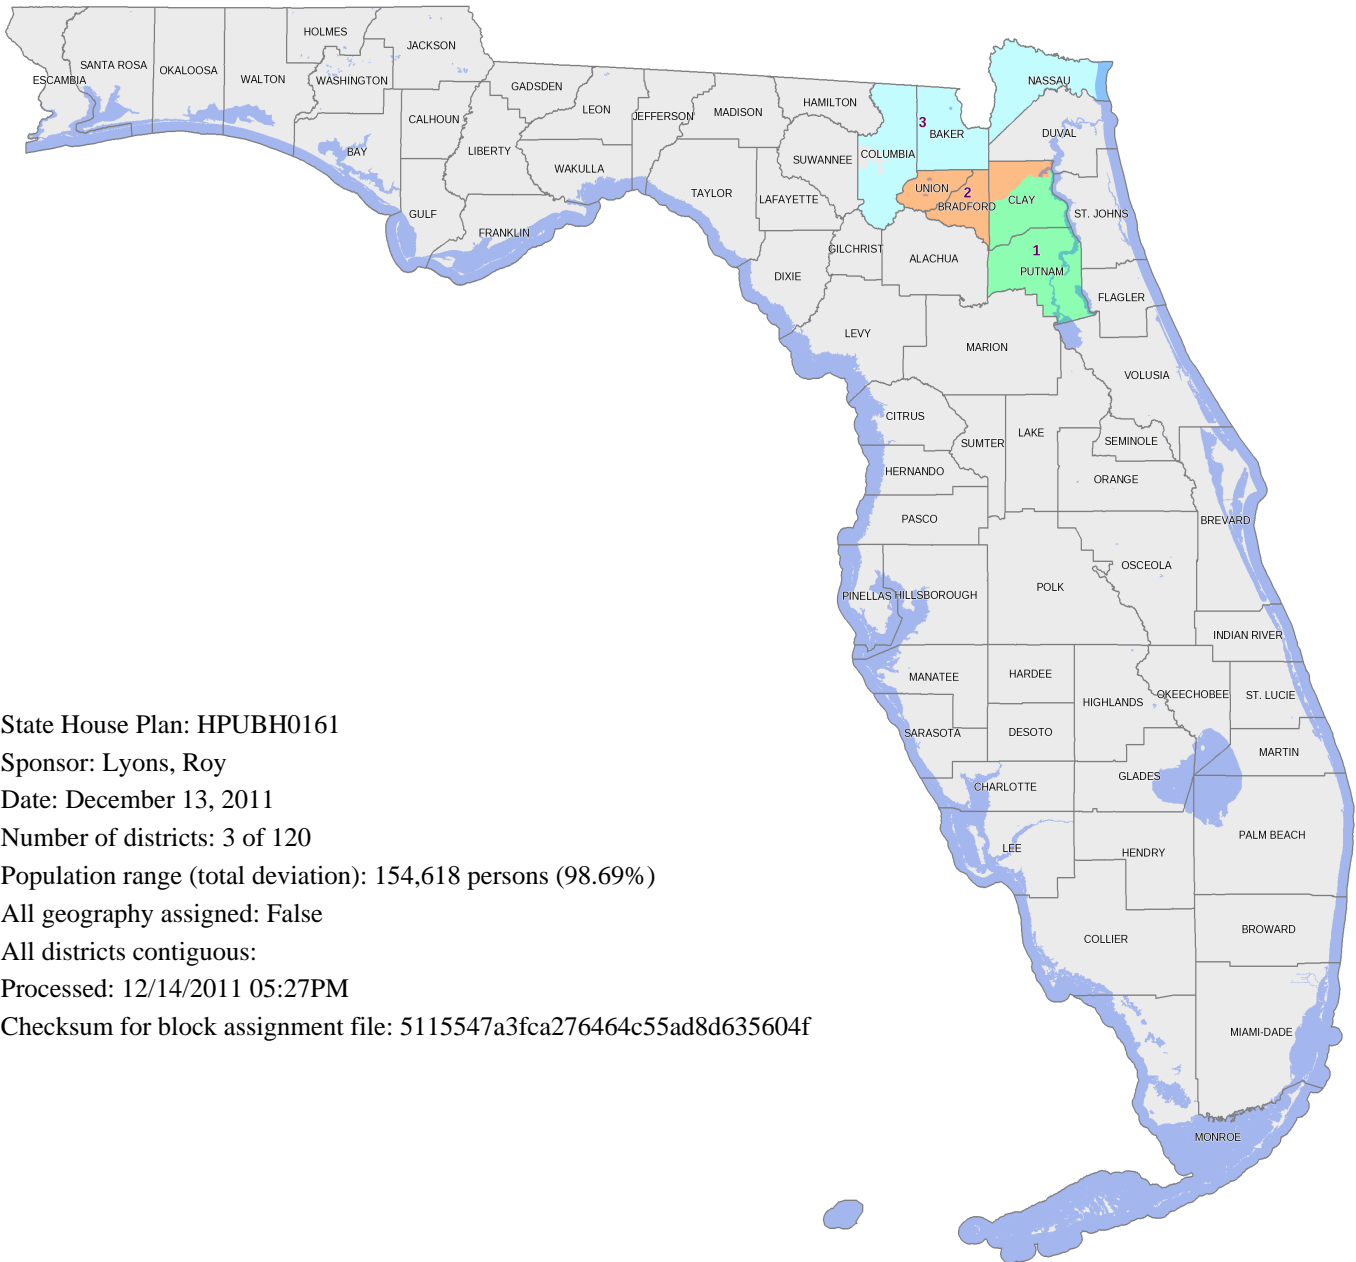

Proposed State House Districts Plan HPUBH0161 by Lyons, Roy

State House Plan: HPUBH0161

Sponsor: Lyons, Roy

Date: December 13, 2011

Number of districts: 3 of 120

Population range (total deviation): 154,618 persons (98.69%)

All geography assigned: False

All districts contiguous:

Processed: 12/14/2011 05:27PM

Checksum for block assignment file: 5115547a3fca276464c55ad8d635604f

State House Plan: HPUBH0161

Lyons, Roy

Map by: The Florida Senate
Committee on Reapportionment
www.flsenate.gov/redistricting