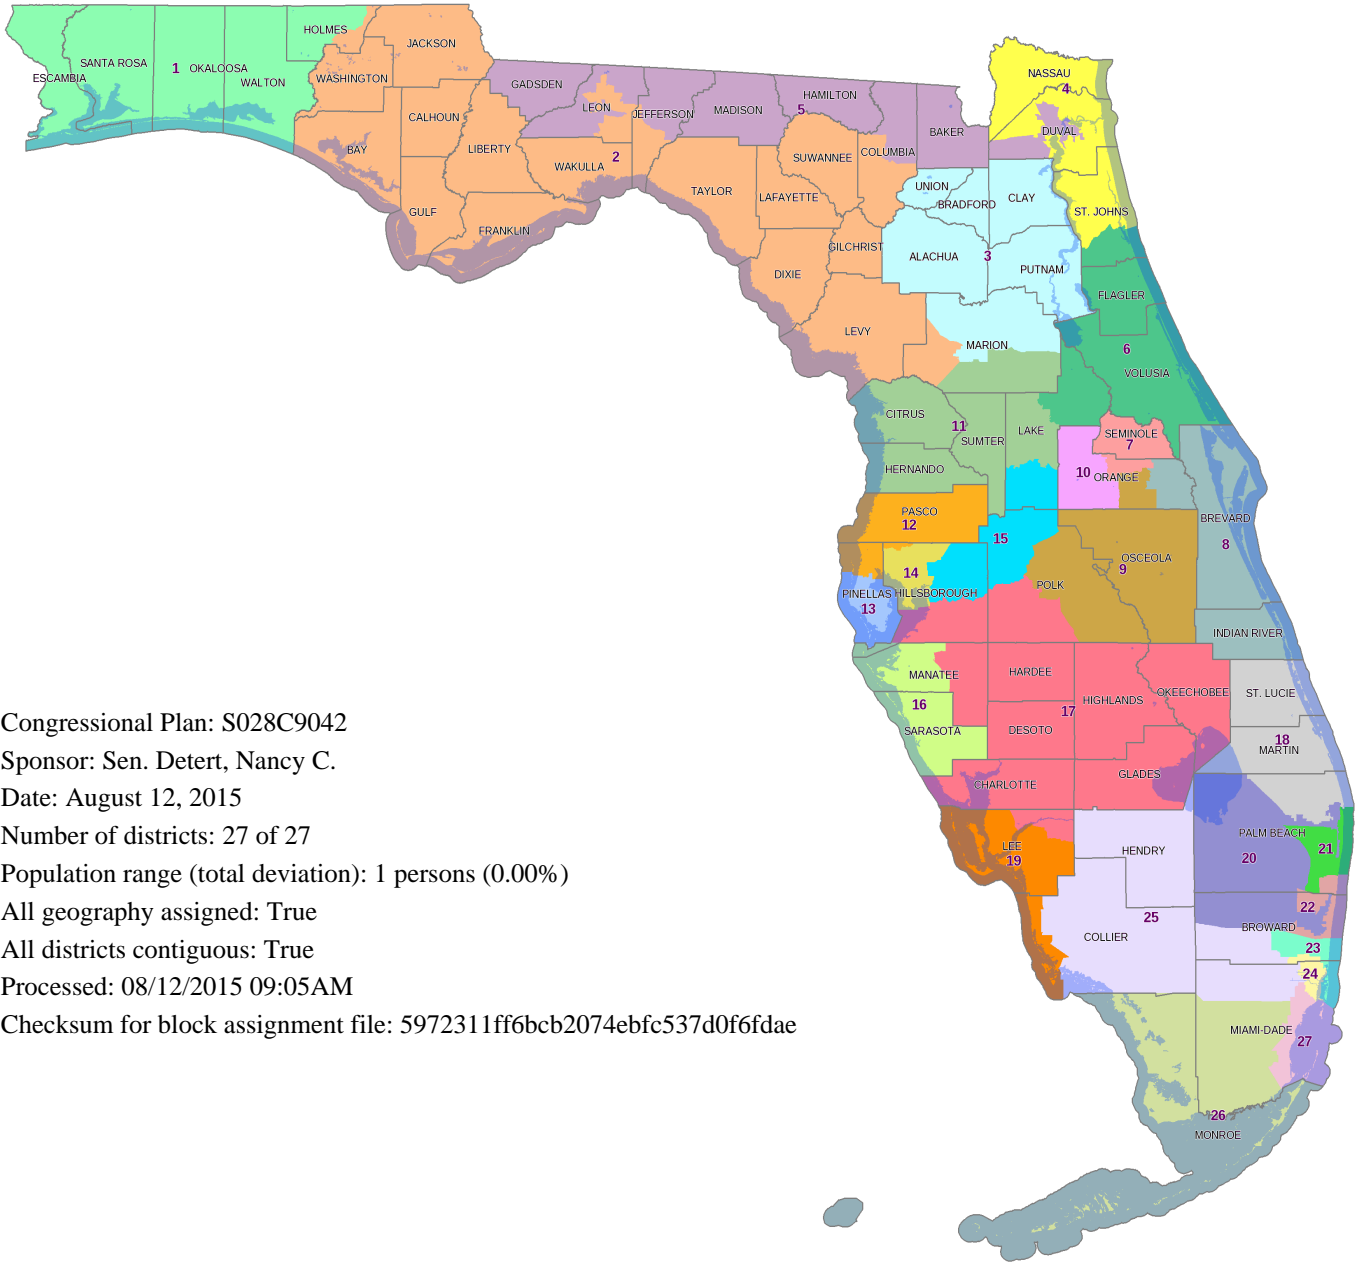

# Proposed Congressional Districts Plan S028C9042 by Sen. Detert, Nancy C.

Congressional Plan: S028C9042  
 Sponsor: Sen. Detert, Nancy C.  
 Date: August 12, 2015  
 Number of districts: 27 of 27  
 Population range (total deviation): 1 persons (0.00%)  
 All geography assigned: True  
 All districts contiguous: True  
 Processed: 08/12/2015 09:05AM  
 Checksum for block assignment file: 5972311ff6bcb2074ebfc537d0f6fdae

Congressional Plan: S028C9042

Sen. Detert, Nancy C.  
 Map by: The Florida Senate  
 Committee on Reapportionment  
[www.flisenate.gov/redistricting](http://www.flisenate.gov/redistricting)