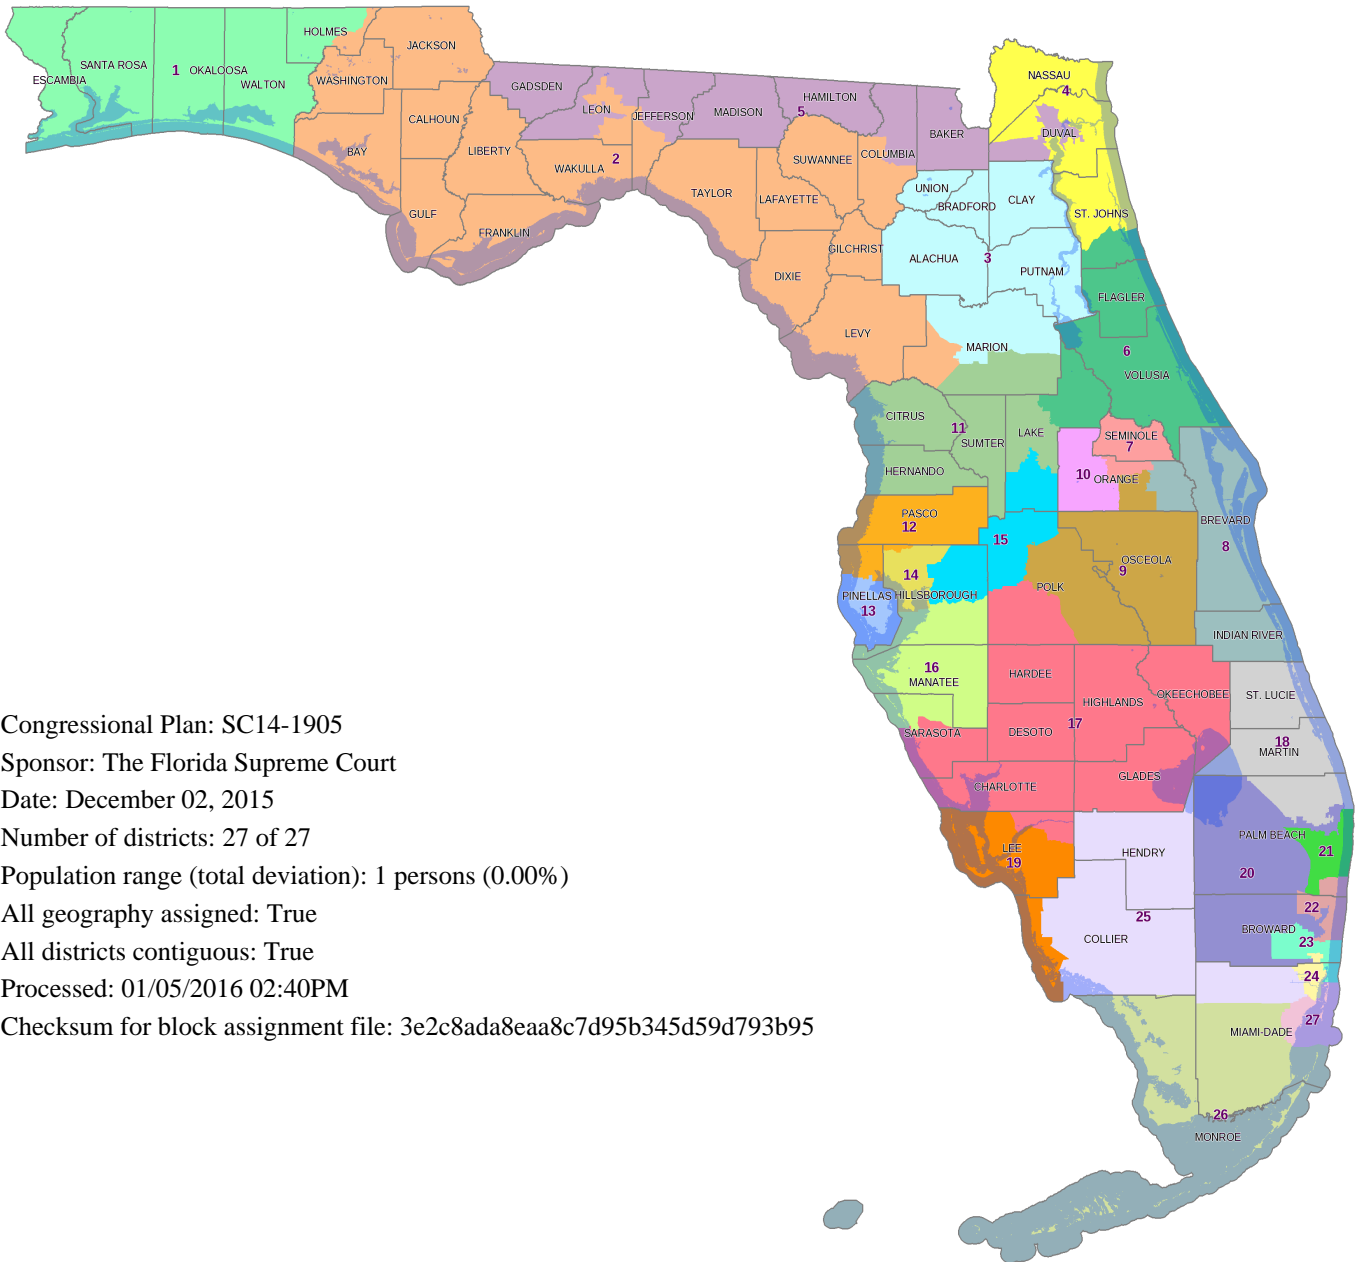

United States House of Representatives Districts Plan SC14-1905 by The Florida Supreme Court

Congressional Plan: SC14-1905
Sponsor: The Florida Supreme Court
Date: December 02, 2015
Number of districts: 27 of 27
Population range (total deviation): 1 persons (0.00%)
All geography assigned: True
All districts contiguous: True
Processed: 01/05/2016 02:40PM
Checksum for block assignment file: 3e2c8ada8eaa8c7d95b345d59d793b95

Congressional Plan: SC14-1905

The Florida Supreme Court
Map by: The Florida Senate
Committee on Reapportionment
www.flsenate.gov/redistricting